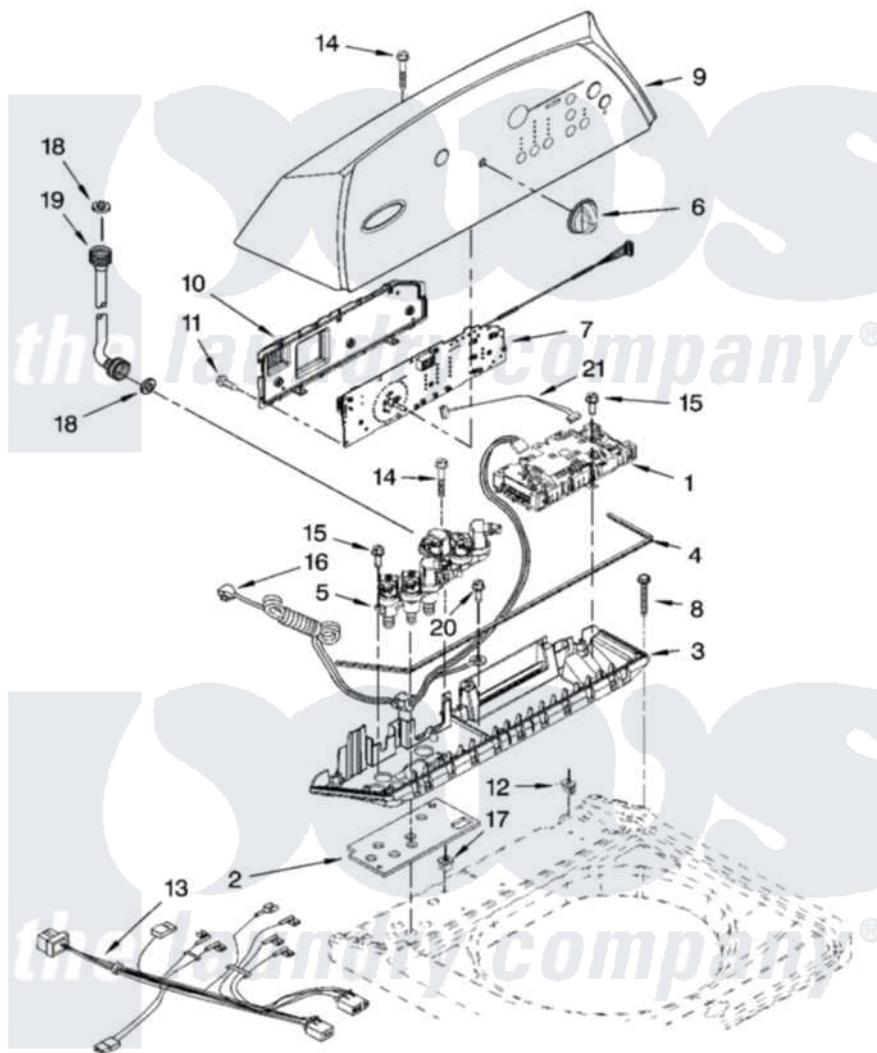

# Whirlpool WTW6200SW2 02 - CONTROL PANEL PARTS

## CONTROL PANEL PARTS

For Model: WTW6200SW2  
(White)

W10119752

3

Whirlpool [Residential Whirlpool WTW6200SW2 Washer Parts](#) Parts Diagram 02 - CONTROL PANEL PARTS  
Click on the part number to view part

Item	Original Part Number	Replaced By	Status	Part Description
1	W10112113	<a href="#">W10189966</a>		Control-Elec
2	8565260	<a href="#">W10130502</a>		Gasket, Valve Tray
3	<a href="#">8565304</a>			Tray Assembly, Console
4	<a href="#">8565259</a>			Gasket, Console/Tray
5	<a href="#">W10059310</a>			Valve, Log Assembly
6	<a href="#">8574957</a>			Knob, Assembly
7	<a href="#">8564288</a>			User Interface
8	<a href="#">W10004990</a>			Screw, 6-20 X 1.2
9	<a href="#">W10118482</a>			Console
10	<a href="#">8564265</a>			Cover, Rear- User Interface
11	<a href="#">W10003770</a>			Screw, 6-19 X 1/2
12	<a href="#">W10022060</a>			Nut, Push-In
13	<a href="#">W10045090</a>			Harness, Upper
14	<a href="#">8565324</a>			Screw, 10-16 X 1.75
15	<a href="#">8281136</a>			Screw, 10-16 X 3/4
16	<a href="#">3407203</a>			Cord Assembly, Power

17	<a href="#">98460</a>		Nut, Push-In
18	3976300	<a href="#">16123</a>	Washer Inlet-Hose Miscellaneous Parts Must be Ordered Separately.
19	8571377	<a href="#">89503</a>	Hose-Inlet
"	8571378	<a href="#">89503</a>	Hose-Inlet
20	<a href="#">488649</a>		Screw, Power Cord Ground
21	<a href="#">3407187</a>		Harness, Thermistor