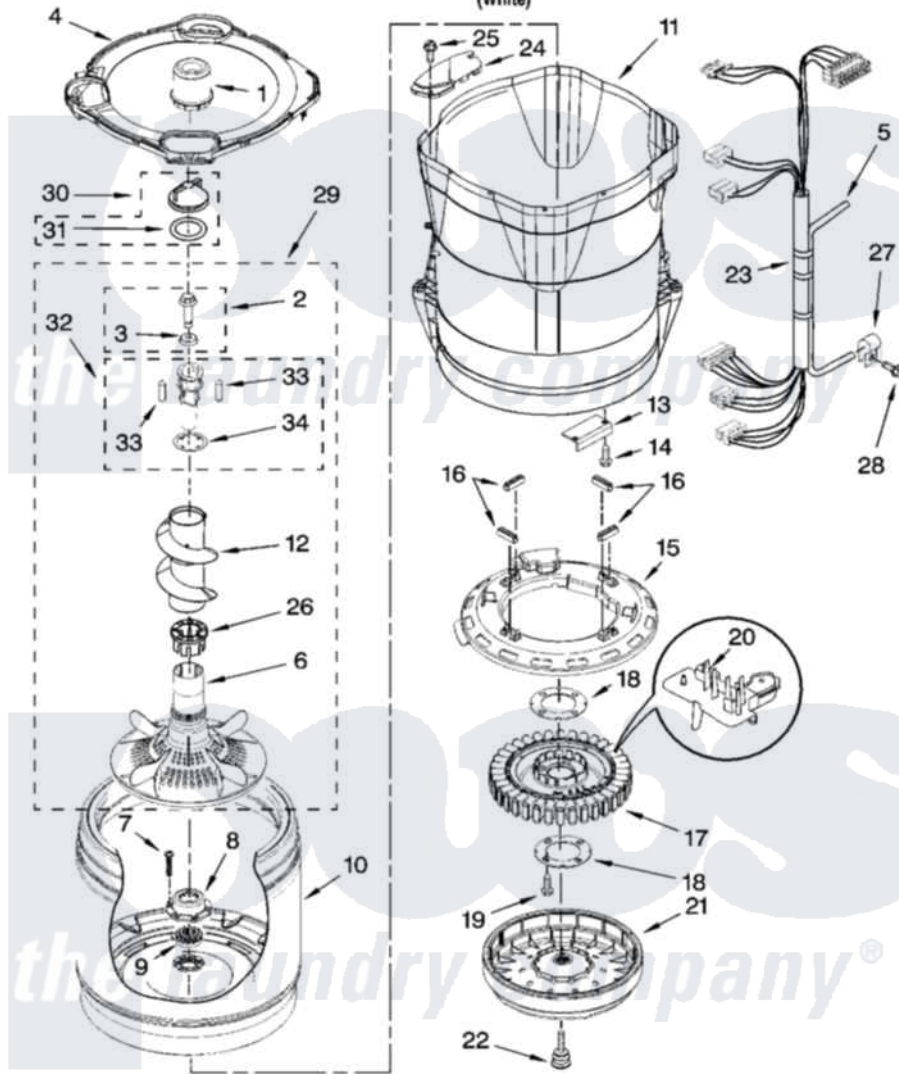

# Whirlpool WTW6200SW2 03 - MOTOR, BASKET AND TUB PARTS

## MOTOR, BASKET AND TUB PARTS

For Model: WTW6200SW2  
(White)

W10119752

5

Whirlpool [Residential Whirlpool WTW6200SW2 Washer Parts](#) Parts Diagram 03 - MOTOR, BASKET AND TUB PARTS  
Click on the part number to view part

Item	Original Part Number	Replaced By	Status	Part Description
1	<a href="#">8566491</a>			Dispenser, Fabric Softener
2	<a href="#">W10076270</a>			Screw And Washer Assembly
3	<a href="#">W10076260</a>			Washer
4	W10108420	<a href="#">W10130806</a>		Tub Ring
5	8572540	<a href="#">353244</a>		Hose, Pressure Switch
6	<a href="#">W10076190</a>			Agitator
7	<a href="#">8533953</a>			Screw, 8-16 X 1.000
8	W10118114	<a href="#">280145</a>		Hub
9	8545953	<a href="#">280145</a>		Hub
10	W10118180	<a href="#">W10321522</a>		Basket
11	8572660	<a href="#">W10193886</a>		Tub-Outer
12	<a href="#">8577284</a>			Auger, Agitator
13	<a href="#">8542674</a>			Weight, Tub Counterbalance
14	<a href="#">W10004910</a>			Screw, 12-16 X 1-1/4
15	8557839	<a href="#">W10137698</a>		Shield, Drive Motor
16	8565172	<a href="#">280142</a>		Tube

17	8565170	<a href="#">W10419333</a>	Stator, Motor
18	<a href="#">8557836</a>		Plate, Stator
19	W10076010	<a href="#">8534042</a>	Screw, 1/4-20 X .968
20	8565188	<a href="#">W10183157</a>	Kit
21	8565177	<a href="#">280146</a>	Rotor
22	BLANK	Not Available	Bolt, Rotor Assembly Non-Serviceable (Supplied W/Rotor)
23	W10058730	<a href="#">W10183157</a>	Kit
24	8566197	<a href="#">W10222008</a>	Filter, Dual Pump Hood
25	<a href="#">8533928</a>		Screw, 8-18 X 3/4
26	<a href="#">8566279</a>		Spacer-Thrust
27	<a href="#">W10005430</a>		Clamp, Pressure Hose Retainer
28	<a href="#">8533957</a>		Screw, 10-16 X 1/2
29	<a href="#">W10076310</a>		Agitator, Assembly
30	<a href="#">W10074580</a>		Cap, Barrier
31	<a href="#">W10072840</a>		Fabric Softener
32	W10076210	<a href="#">280174</a>	Cam-Agitator
33	8558884	<a href="#">280160</a>	Roller
34	<a href="#">8578563</a>		Spacer, Thrust-Cam