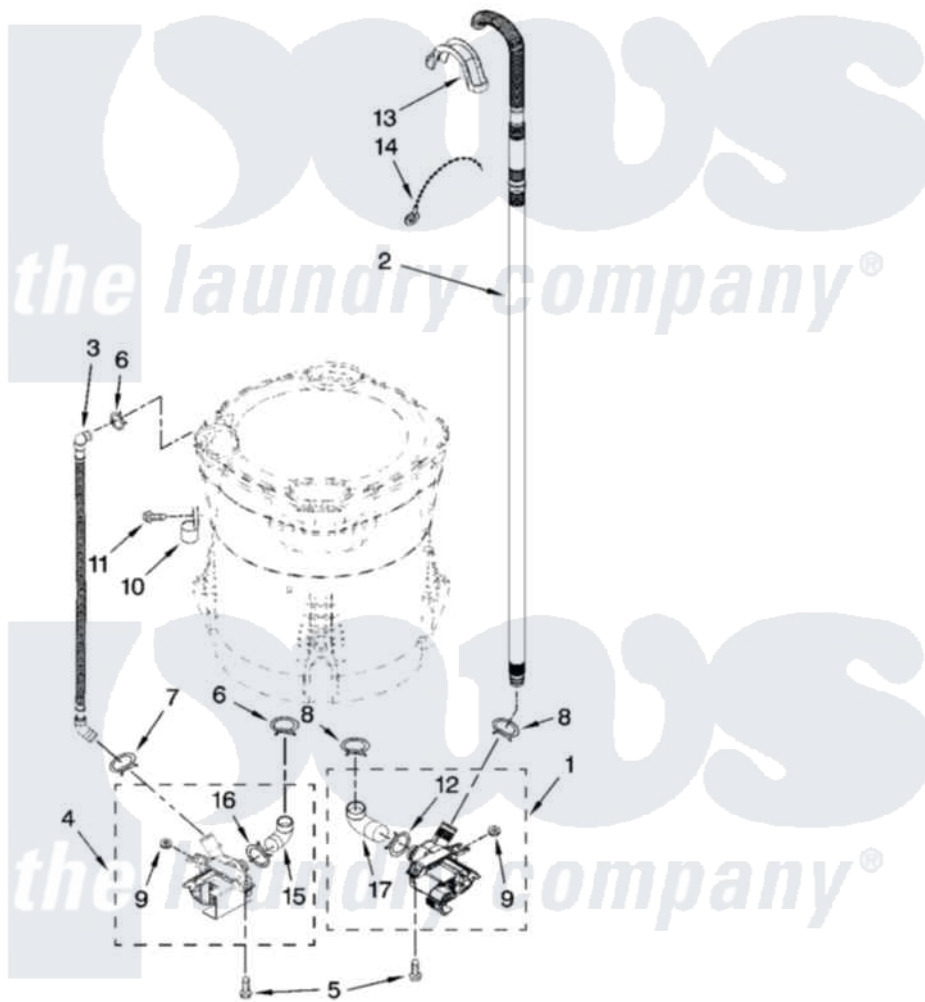

Whirlpool WTW6200SW2 04 - PUMP PARTS, OPTIONAL PARTS (NOT INCLUDED)

PUMP PARTS
For Model: WTW6200SW2
(White)

W10119752

7

Whirlpool [Residential Whirlpool WTW6200SW2 Washer Parts](#) Parts Diagram 04 - PUMP PARTS, OPTIONAL PARTS (NOT INCLUDED)

[Click on the part number to view part](#)

Item	Original Part Number	Replaced By	Status	Part Description
1	W10049390	W10217134		Pump-Water
2	8571715	280190		Hose
3	8543774			Hose, Recirc
4	W10049400	W10233462		Pump-Water
5	8534063	W10004910		Screw, 12-16 X 1-1/4
6	370449	285655		Clamp, Hose
7	8269146			Clamp, Hose
8	8317496	285655		Clamp, Hose
9	8182771	280155		Grommet
10	8534021			Clamp, Recirc Hose Retainer
11	8533943	W10109200		Screw, Baffle Mounting
12	8182768	285655		Clamp, Hose
13	8576642			Retainer, Drain Hose
14	3347868	W10339879		Tie, Cable
15	8182769			Hose, Recirc Pump