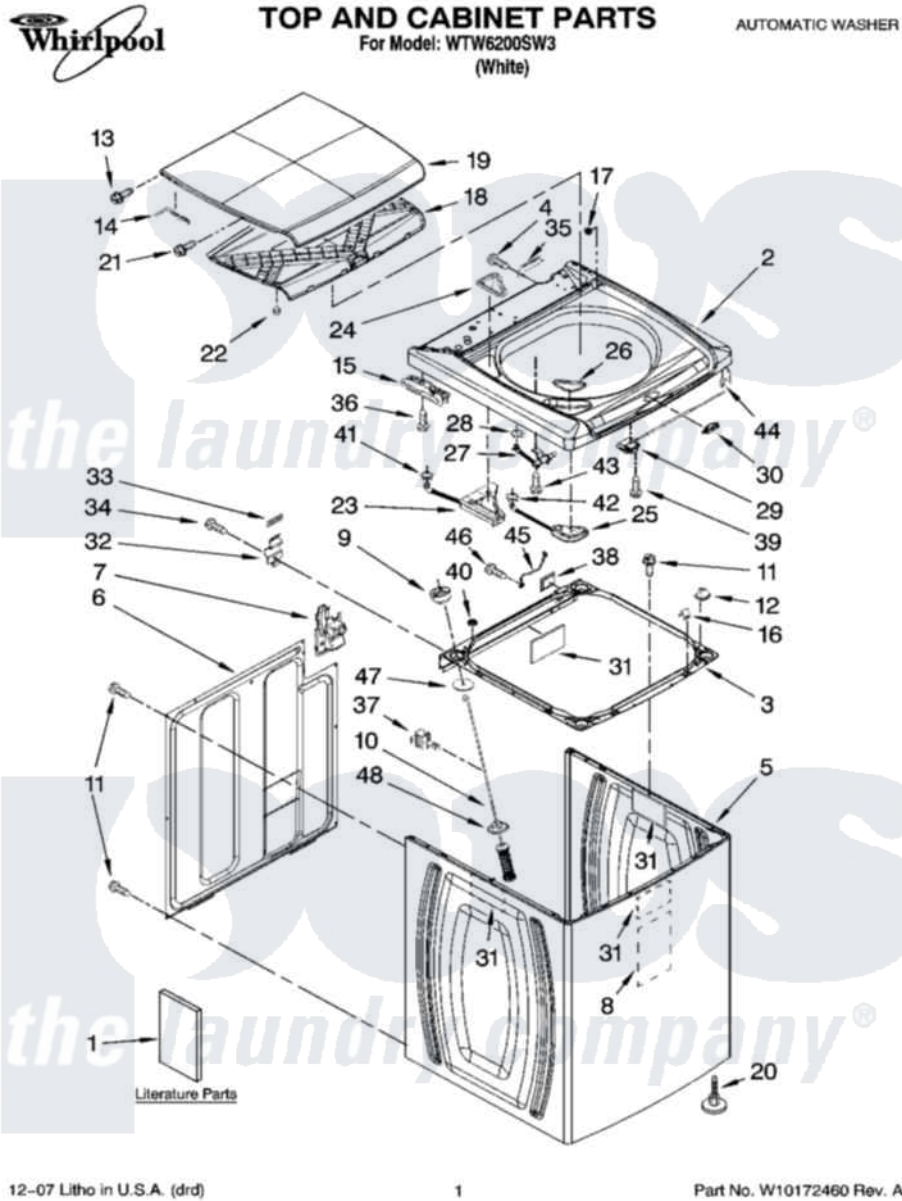

# Whirlpool WTW6200SW3 01 - TOP AND CABINET PARTS

Whirlpool Residential Whirlpool WTW6200SW3 Washer Parts Parts Diagram 01 - TOP AND CABINET PARTS  
 Click on the part number to view part

Item	Original Part Number	Replaced By	Status	Part Description
1	W10026592		Not Available	Use & Care Guide
"	<a href="#">W10026571</a>			Tech Sheet
"	8566927		Not Available	Quick Start Guide
"	8577781		Not Available	Wiring Diagram
"	W10165663		Not Available	Energy Guide
2	<a href="#">8565317</a>			Top
3	W10162416	<a href="#">W10180912</a>		Frame
4	3390647	<a href="#">488729</a>		Screw
5	8566156	<a href="#">W10069980</a>		Cabinet
6	<a href="#">8566090</a>			Panel, Rear
7	<a href="#">W10160572</a>			Retainer, Drain Hose Storage
8	<a href="#">3976348</a>			Absorber, Sound
9	W10111536	<a href="#">W10198919</a>		Kit
10	8564009	<a href="#">W10189077</a>		Suspension
11	1157158	<a href="#">489069</a>		Xxscrew, 10-12 X 1/2
12	<a href="#">W10042120</a>			Locator, Top