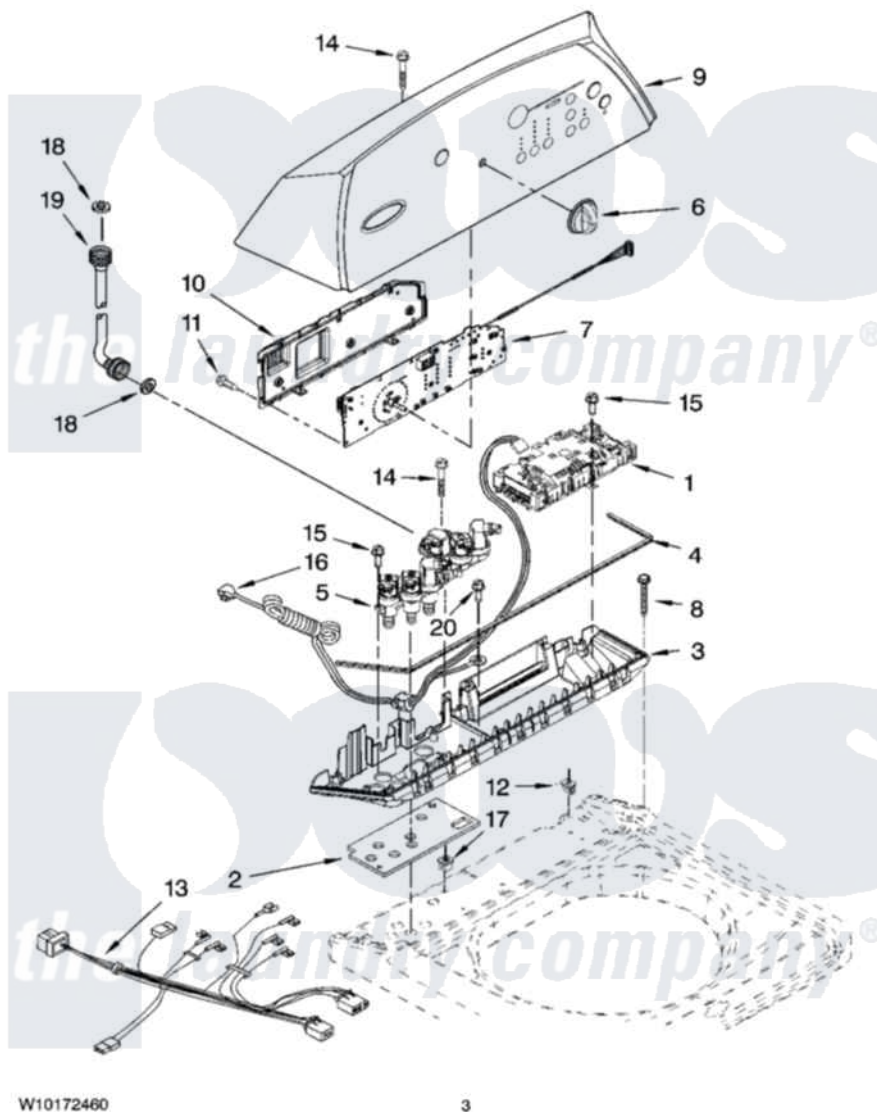

Whirlpool WTW6200SW3 02 - CONTROL PANEL PARTS

CONTROL PANEL PARTS

For Model: WTW6200SW3
(White)

W10172460

3

Whirlpool [Residential Whirlpool WTW6200SW3 Washer Parts](#) Parts Diagram 02 - CONTROL PANEL PARTS
Click on the part number to view part

Item	Original Part Number	Replaced By	Status	Part Description
1	W10155109	W10189966		Control-Elec
2	W10130502			Gasket, Valve Tray
3	8565304			Tray Assembly, Console
4	8565259			Gasket, Console/Tray
5	W10128610			Valve, Log Assembly
6	8574957			Knob, Assembly
7	8564288			User Interface
8	W10004990			Screw, 6-20 X 1.2
9	W10118483			Console
10	8564265			Cover, Rear- User Interface
11	W10003770			Screw, 6-19 X 1/2
12	W10022060			Nut, Push-In
13	W10155905			Harness, Upper
14	8565324			Screw, 10-16 X 1.75
15	8281136			Screw, 10-16 X 3/4
16	3407203			Cord Assembly, Power

17	98460		Nut, Push-In
18	3976300	16123	Washer Inlet-Hose Miscellaneous Parts Must be Ordered Separately.
19	8571377	89503	Hose-Inlet
"	8571378	89503	Hose-Inlet
20	3351614		Screw, Gearcase Cover Mounting