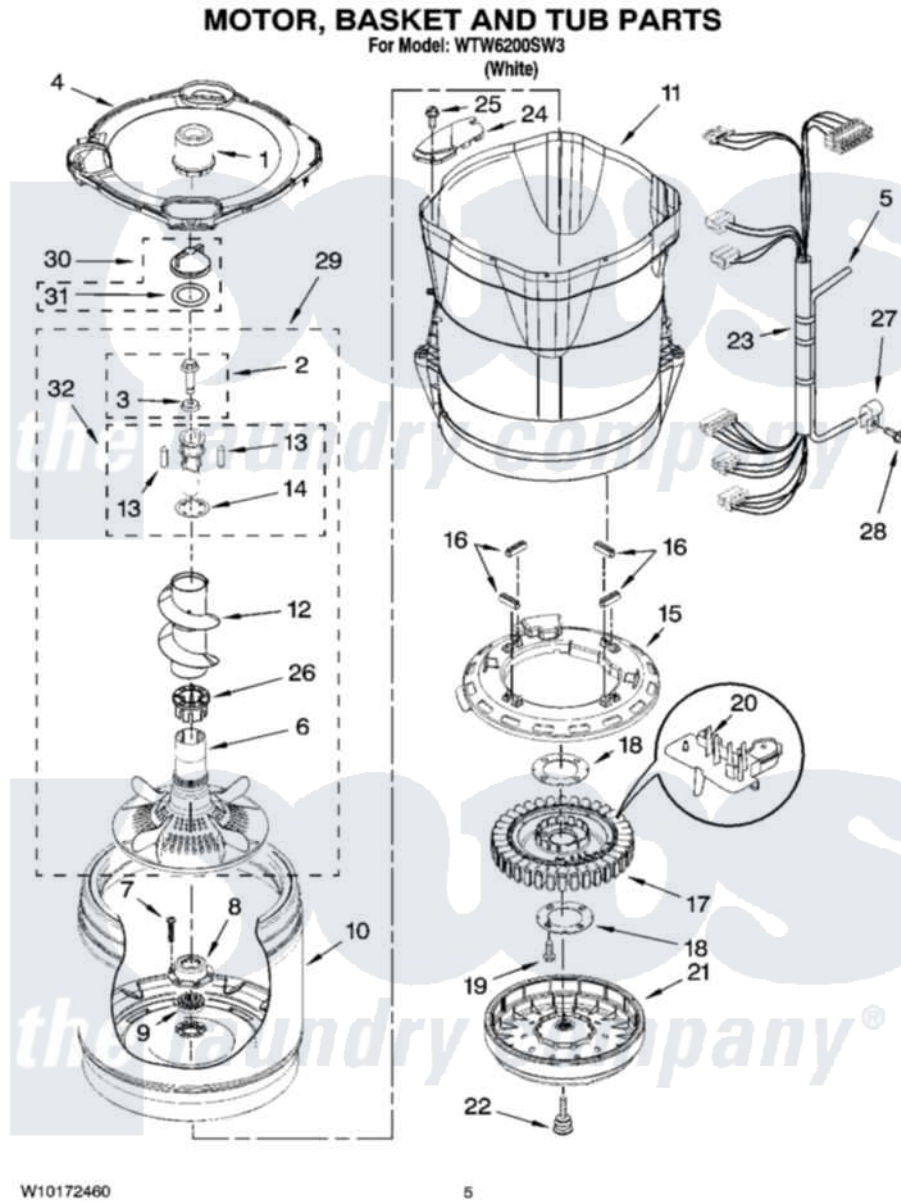

# Whirlpool WTW6200SW3 03 - MOTOR, BASKET AND TUB PARTS

Whirlpool [Residential Whirlpool WTW6200SW3 Washer Parts](#) Parts Diagram 03 - MOTOR, BASKET AND TUB PARTS  
Click on the part number to view part

Item	Original Part Number	Replaced By	Status	Part Description
1	<a href="#">8566491</a>			Dispenser, Fabric Softener
2	<a href="#">W10076270</a>			Screw And Washer Assembly
3	<a href="#">W10076260</a>			Washer
4	<a href="#">W10130806</a>			Tub Ring
5	8572540	<a href="#">353244</a>		Hose, Pressure Switch
6	<a href="#">W10076190</a>			Agitator
7	<a href="#">8533953</a>			Screw, 8-16 X 1.000
8	W10118114	<a href="#">280145</a>		Hub
9	8545953	<a href="#">280145</a>		Hub
10	W10118180	<a href="#">W10321522</a>		Basket
11	8572660	<a href="#">W10193886</a>		Tub-Outer
12	<a href="#">8577284</a>			Auger, Agitator
13	8558884	<a href="#">280160</a>		Roller
14	<a href="#">8578563</a>			Spacer, Thrust-Cam
15	<a href="#">W10137698</a>			Shield, Drive Motor
16	8565172	<a href="#">280142</a>		Tube

17	8565170	<a href="#">W10419333</a>	Stator, Motor
18	<a href="#">8557836</a>		Plate, Stator
19	<a href="#">8534042</a>		Screw, 1/4-20 X .968
20	W10137685	<a href="#">W10178988</a>	Rps Assembly
21	8565177	<a href="#">280146</a>	Rotor
22	BLANK	Not Available	Bolt, Rotor Assembly Non-Serviceable (Supplied W/Rotor)
23	<a href="#">W10137697</a>		Harness, Lower
24	8566197	<a href="#">W10222008</a>	Filter, Dual Pump Hood
25	<a href="#">8533928</a>		Screw, 8-18 X 3/4
26	<a href="#">8566279</a>		Spacer-Thrust
27	<a href="#">W10005430</a>		Clamp, Pressure Hose Retainer
28	<a href="#">8533957</a>		Screw, 10-16 X 1/2
29	<a href="#">W10076310</a>		Agitator, Assembly
30	<a href="#">W10074580</a>		Cap, Barrier
31	<a href="#">W10072840</a>		Fabric Softener
32	W10076210	<a href="#">280174</a>	Cam-Agitator