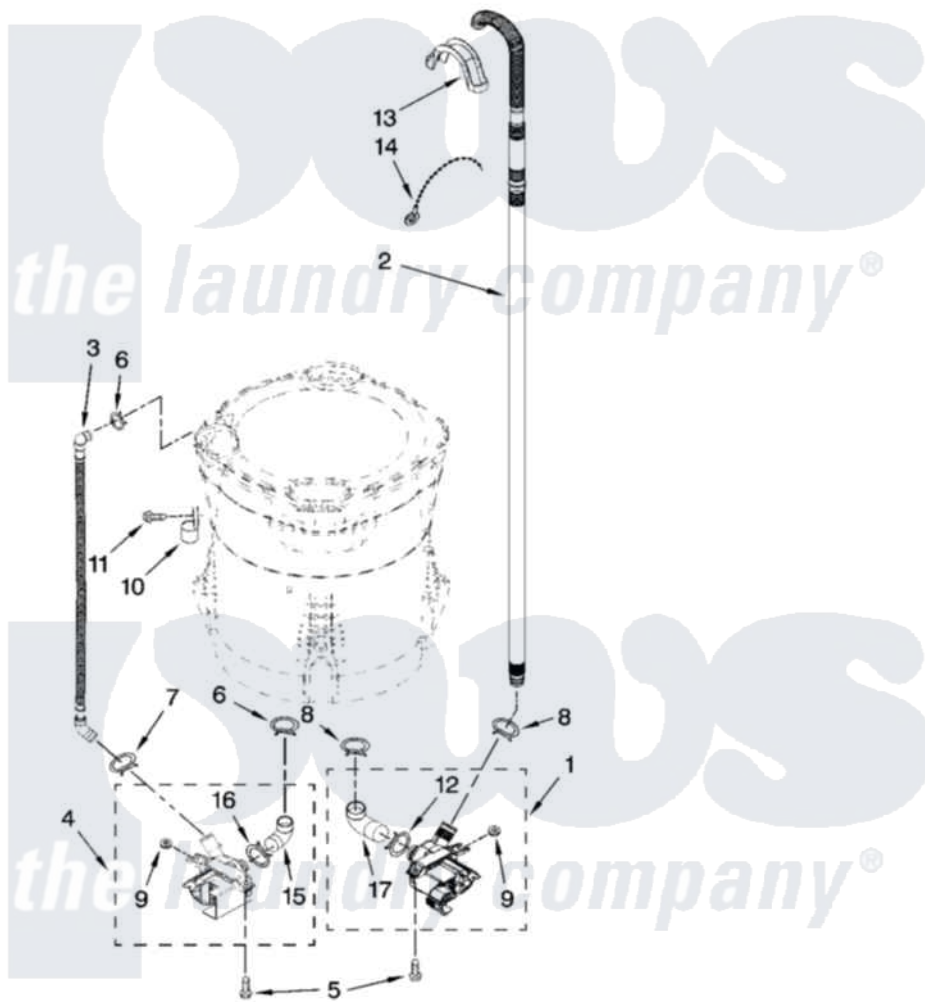

Whirlpool WTW6200SW3 04 - PUMP PARTS, OPTIONAL PARTS (NOT INCLUDED)

PUMP PARTS
For Model: WTW6200SW3
(White)

W10172460

7

Whirlpool [Residential Whirlpool WTW6200SW3 Washer Parts](#) Parts Diagram 04 - PUMP PARTS, OPTIONAL PARTS (NOT INCLUDED)

[Click on the part number to view part](#)

Item	Original Part Number	Replaced By	Status	Part Description
1	W10049390	W10217134		Pump-Water
2	W10128765	280190		Hose
3	8543774			Hose, Recirc
4	W10049400	W10233462		Pump-Water
5	W10004910			Screw, 12-16 X 1-1/4
6	370449	285655		Clamp, Hose
7	8269146			Clamp, Hose
8	8317496	285655		Clamp, Hose
9	8182771	280155		Grommet
10	8534021			Clamp, Recirc Hose Retainer
11	8533943	W10109200		Screw, Baffle Mounting
12	8182768	285655		Clamp, Hose
13	8576642			Retainer, Drain Hose
14	3347868	W10339879		Tie, Cable
15	8182769			Hose, Recirc Pump