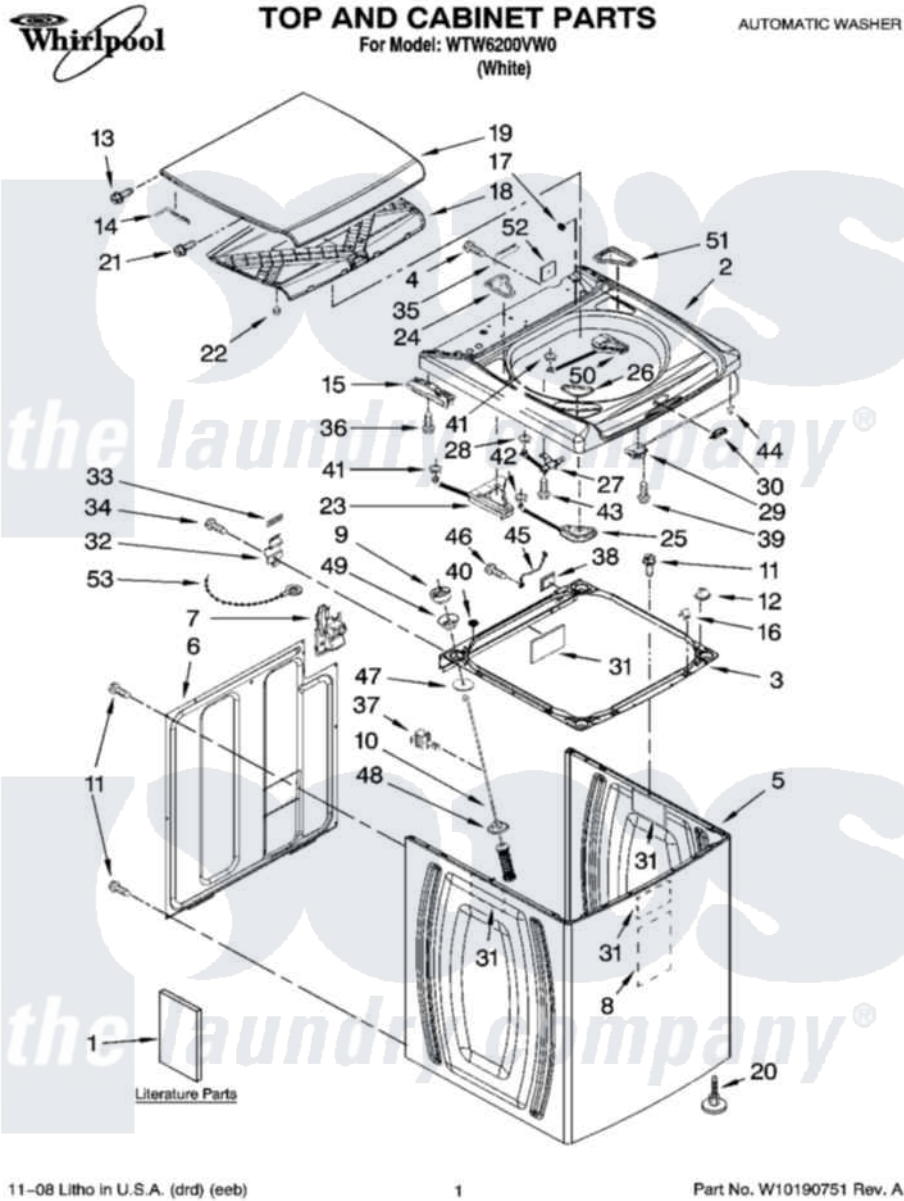

Whirlpool WTW6200VW0 01 - TOP AND CABINET PARTS

Whirlpool Residential Whirlpool WTW6200VW0 Washer Parts Parts Diagram 01 - TOP AND CABINET PARTS
Click on the part number to view part

Item	Original Part Number	Replaced By	Status	Part Description
1	W10181465		Not Available	Use & Care Guide
"	W10026634		Not Available	Tech Sheet
"	W10183668		Not Available	Quick Start Guide
"	8577781		Not Available	Wiring Diagram
"	W10190216		Not Available	Energy Guide
2	8565314			Top
3	W10162416	W10180912		Frame
4	3390647	488729		Screw
5	8566156	W10069980		Cabinet
6	8566090			Panel, Rear
7	W10160572			Retainer, Drain Hose Storage
8	W10177046			Cabinet - Damper, Sound
9	W10111536	W10198919		Kit
10	8566146	W10189077		Suspension
11	1157158	489069		Xxscrew, 10-12 X 1/2
12	W10042120			Locator, Top