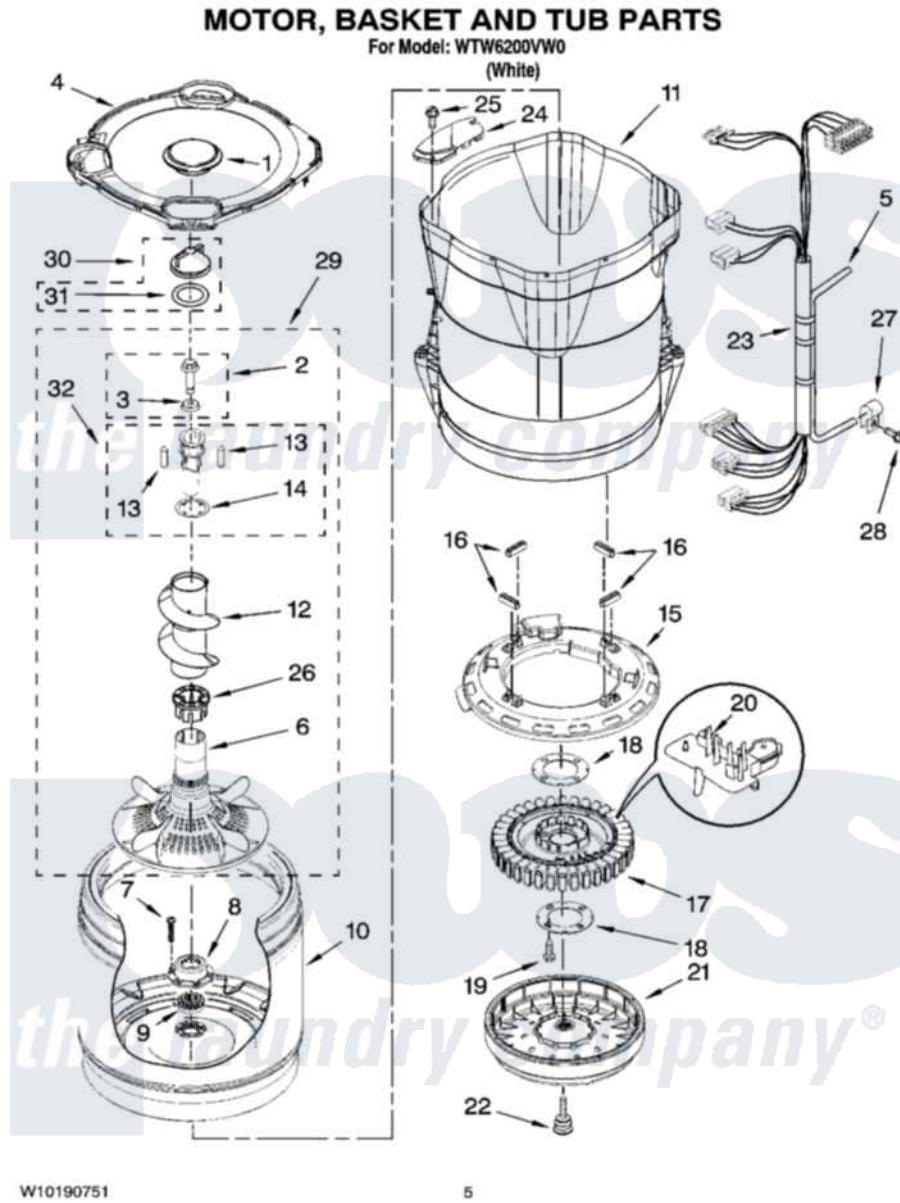

Whirlpool WTW6200VW0 03 - MOTOR, BASKET AND TUB PARTS

Whirlpool [Residential Whirlpool WTW6200VW0 Washer Parts](#) Parts Diagram 03 - MOTOR, BASKET AND TUB PARTS
Click on the part number to view part

Item	Original Part Number	Replaced By	Status	Part Description
1	8566269			Cap, Agitator
2	W10076270			Screw And Washer Assembly
3	W10076260			Washer
4	W10130806			Tub Ring
5	8572540	353244		Hose, Pressure Switch
6	W10076190			Agitator
7	8533953			Screw, 8-16 X 1.000
8	W10118114	280145		Hub
9	8545953	280145		Hub
10	W10118180	W10321522		Basket
11	W10128830	W10193886		Tub-Outer
12	8577284			Auger, Agitator
13	8558884	280160		Roller
14	8578563			Spacer, Thrust-Cam
15	W10137698			Shield, Drive Motor
16	8565172	280142		Tube

17	8565170	W10419333	Stator, Motor
18	8557836		Plate, Stator
19	8534042		Screw, 1/4-20 X .968
20	W10137685	W10178988	Rps Assembly
21	8565177	280146	Rotor
22	BLANK	Not Available	Bolt, Rotor Assembly Non-Serviceable (Supplied W/Rotor)
23	W10137697		Harness, Lower
24	8566197	W10222008	Filter, Dual Pump Hood
25	8533928		Screw, 8-18 X 3/4
26	8566279		Spacer-Thrust
27	W10005430		Clamp, Pressure Hose Retainer
28	8533957		Screw, 10-16 X 1/2
29	W10076310		Agitator, Assembly
30	3354733	W10074580	Cap, Barrier
31	W10072840		Fabric Softener
32	W10076210	280174	Cam-Agitator