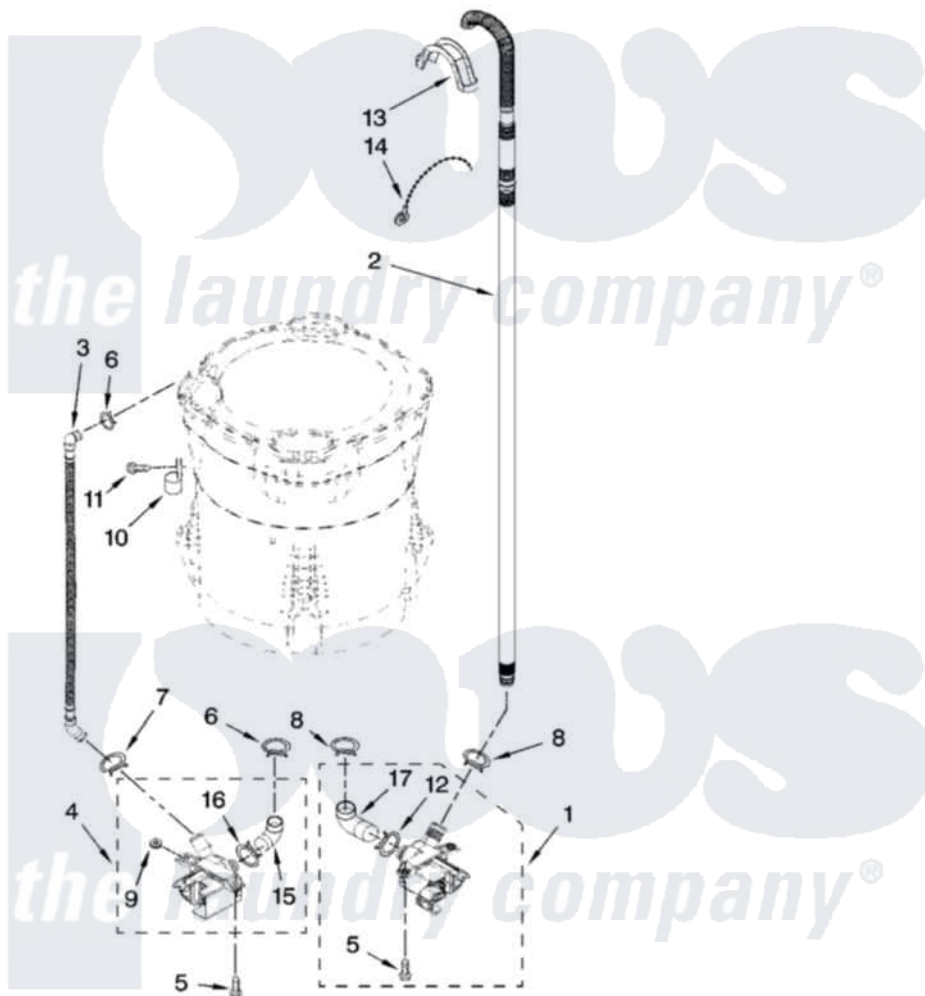

Whirlpool WTW6200VW0 04 - PUMP PARTS, OPTIONAL PARTS (NOT INCLUDED)

PUMP PARTS
For Model: WTW6200VW0
(White)

W10190751

7

Whirlpool [Residential Whirlpool WTW6200VW0 Washer Parts](#) Parts Diagram 04 - PUMP PARTS, OPTIONAL PARTS (NOT INCLUDED)

[Click on the part number to view part](#)

Item	Original Part Number	Replaced By	Status	Part Description
1	W10155921	W10217134		Pump-Water
2	W10128765	280190		Hose
3	8543774			Hose, Recirc
4	W10049400	W10233462		Pump-Water
5	W10004910			Screw, 12-16 X 1-1/4
6	370449	285655		Clamp, Hose
7	8269146			Clamp, Hose
8	8317496	285655		Clamp, Hose
9	8182771	280155		Grommet
10	8534021			Clamp, Recirc Hose Retainer
11	8533943	W10109200		Screw, Baffle Mounting
12	8182768	285655		Clamp, Hose
13	8576642			Retainer, Drain Hose
14	3347868	W10339879		Tie, Cable
15	8182769			Hose, Recirc Pump

16	8182770	3367052	Clamp, Hose
17	8182767		Hose, Drain Pump
	72017		Paint, Touch-Up
"	350938		Paint, Pressurized Spray B
"	350930		Paint, Pressurized Spray B
"	799344		Paint, Touch-Up)
"	BLANK	Not Available	WATER SYSTEM PARTS
"	285442		Water System Parts
"	285321		Water System Parts
"	285320		Water System Parts
"	367031		Water System Parts
"	BLANK	Not Available	SEALER
"	285195		Sealer Sealer, Gasket
"	BLANK	Not Available	COUPLING
"	384496		Coupling, Hose Extension Kit
"	BLANK	Not Available	ACCESSORY PARTS
"	W10135699		Affresh Odor Remover
"	8212546RP		Inlet Hoses, 4 Ft.
"	8212641RP		Inlet Hoses, 5 Ft.
"	8212656RP		Inlet Hoses, 10 Ft
"	8212545RP		Inlet Hoses, 5 Ft. (Two Black Hoses And One Blue Hose End And One 4 Rubber Washers) 4 Rubber Washers) (Two Braided Hoses (Tw
"	8212487RP		Inlet Hoses, 5 Ft.
"	8212637RP		Inlet Hoses, 6 Ft. Two Black Hoses W/ One Straight End And One 90 Degree End And 4 Rubber Washers)
"	8212638RP		Inlet Hoses, 6 Ft.
"	285448A		Hose Washers
"	285452A		Hose Filters