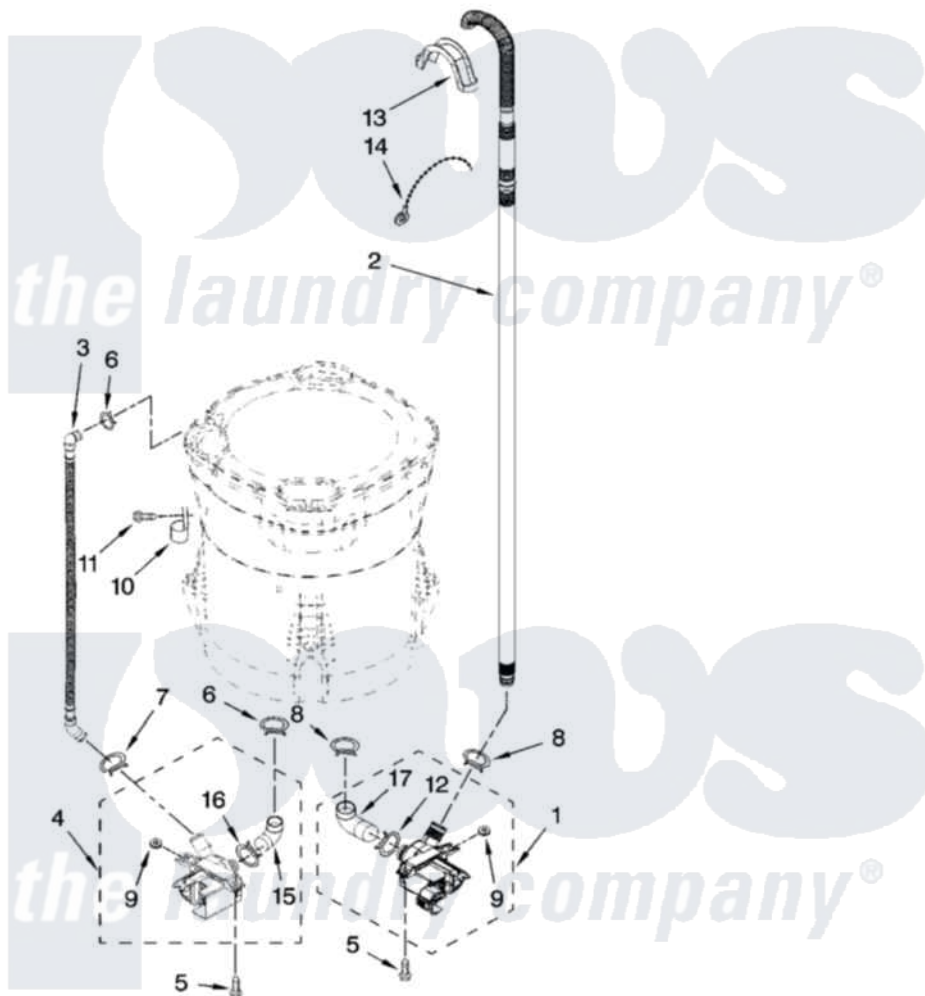

# Whirlpool WTW6300SB2 04 - PUMP PARTS, OPTIONAL PARTS (NOT INCLUDED)

## PUMP PARTS

For Models: WTW6300SW2, WTW6300SG2, WTW6300SB2  
(White) (Biscuit) (Black)

W10119753

7

Whirlpool [Residential Whirlpool WTW6300SB2 Washer Parts](#) Parts Diagram 04 - PUMP PARTS, OPTIONAL PARTS (NOT INCLUDED)

[Click on the part number to view part](#)

Item	Original Part Number	Replaced By	Status	Part Description
1	W10049390	<a href="#">W10217134</a>		Pump-Water
2	8571715	<a href="#">280190</a>		Hose
3	<a href="#">8543774</a>			Hose, Recirc
4	W10049400	<a href="#">W10233462</a>		Pump-Water
5	8534063	<a href="#">W10004910</a>		Screw, 12-16 X 1-1/4
6	370449	<a href="#">285655</a>		Clamp, Hose
7	<a href="#">8269146</a>			Clamp, Hose
8	8317496	<a href="#">285655</a>		Clamp, Hose
9	8182771	<a href="#">280155</a>		Grommet
10	<a href="#">8534021</a>			Clamp, Recirc Hose Retainer
11	8533943	<a href="#">W10109200</a>		Screw, Baffle Mounting
12	8182768	<a href="#">285655</a>		Clamp, Hose
13	<a href="#">8576642</a>			Retainer, Drain Hose
14	3347868	<a href="#">W10339879</a>		Tie, Cable
15	<a href="#">8182769</a>			Hose, Recirc Pump