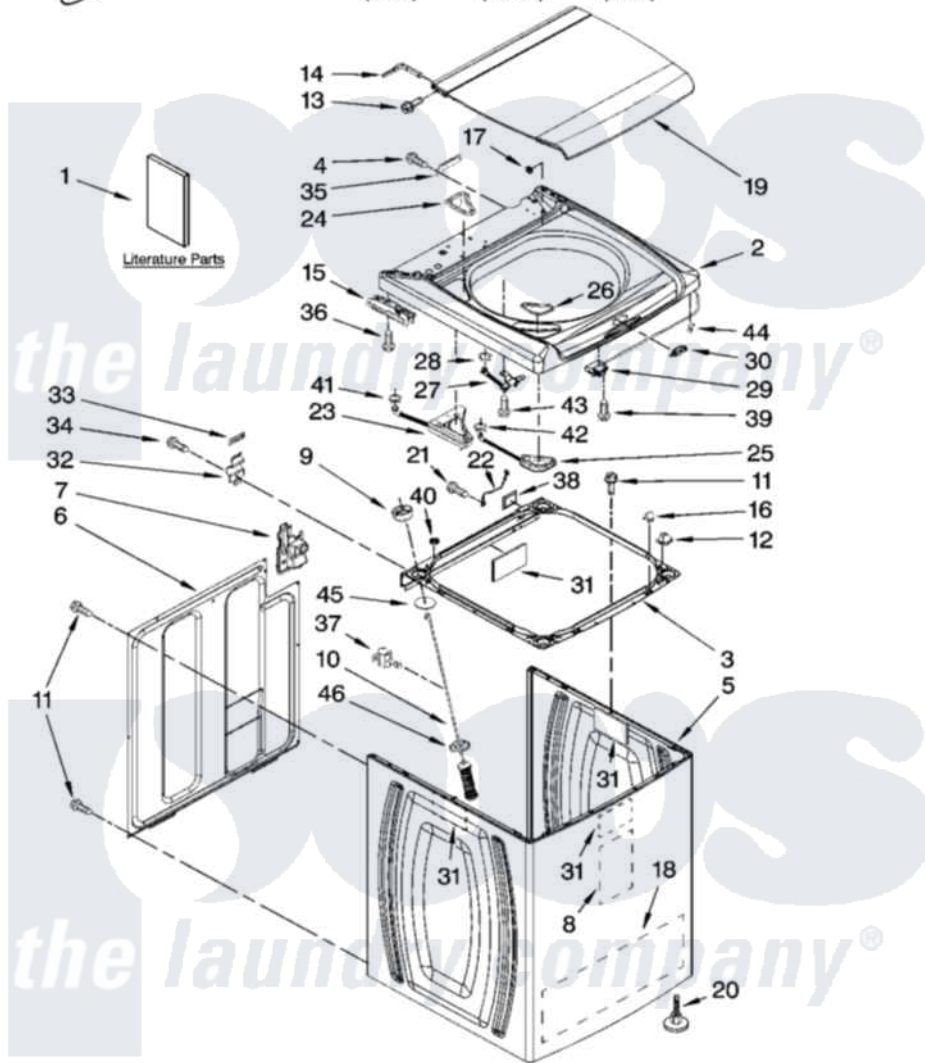

# Whirlpool WTW6300SG2 01 - TOP AND CABINET PARTS

## TOP AND CABINET PARTS

For Models: WTW6300SW2, WTW6300SG2, WTW6300SB2  
(White) (Biscuit) (Black)

AUTOMATIC WASHER

2-07 Litho in U.S.A. (dtd)

1

Part No. W10119753 Rev. A

Whirlpool Residential Whirlpool WTW6300SG2 Washer Parts Parts Diagram 01 - TOP AND CABINET PARTS  
Click on the part number to view part

Item	Original Part Number	Replaced By	Status	Part Description
1	W10112999		Not Available	Use & Care Guide
"	<a href="#">W10026571</a>			Tech Sheet
"	8566927		Not Available	Quick Start Guide
"	8577781		Not Available	Wiring Diagram
"	W10023799		Not Available	Energy Guide
2	<a href="#">8565317</a>			Top
"	<a href="#">8565318</a>			Top
"	<a href="#">W10058320</a>			Top
3	W10114656	<a href="#">W10180912</a>		Frame
4	3390647	<a href="#">488729</a>		Screw
5	8566156	<a href="#">W10069980</a>		Cabinet
"	8566157	<a href="#">W10069990</a>		Cabinet
"	W10050330	<a href="#">W10070000</a>		Cabinet
6	<a href="#">8566090</a>			Panel, Rear
7	8543781	<a href="#">W10160572</a>		Retainer, Drain Hose Storage
8	<a href="#">8576784</a>			Sound Absorber, Cabinet