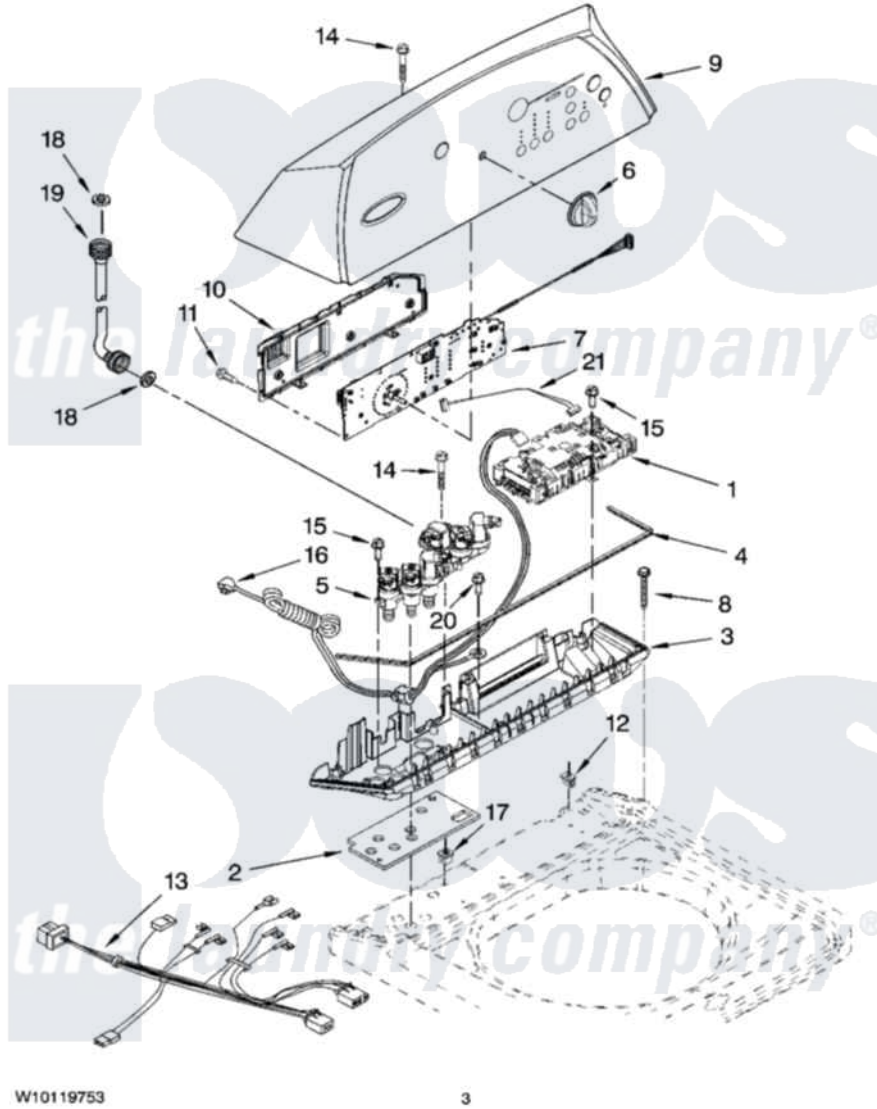

Whirlpool WTW6300SG2 02 - CONTROL PANEL PARTS

CONTROL PANEL PARTS

For Models: WTW6300SW2, WTW6300SG2, WTW6300SB2
(White) (Biscuit) (Black)

Whirlpool Residential Whirlpool WTW6300SG2 Washer Parts Parts Diagram 02 - CONTROL PANEL PARTS
Click on the part number to view part

Item	Original Part Number	Replaced By	Status	Part Description
1	W10112113	W10189966		Control-Elec
2	8565260	W10130502		Gasket, Valve Tray
3	8565304			Tray Assembly, Console
"	8565306			Tray Assembly, Console
"	8565305			Tray Assembly, Console
4	8565259			Gasket, Console/Tray
5	W10059310			Valve, Log Assembly
6	8574957			Knob, Assembly
"	8574958			Knob, Assembly
"	8574959			Knob, Assembly
7	8564288			User Interface
8	W10004990			Screw, 6-20 X 1.2
9	W10118483			Console
"	W10118484		Not Available	Console (Biscuit)
"	W10118485		Not Available	Console (Black)
10	8564265			Cover, Rear- User Interface

11	W10003770		Screw, 6-19 X 1/2
12	W10022060		Nut, Push-In
13	W10045090		Harness, Upper
14	8565324		Screw, 10-16 X 1.75
15	8281136		Screw, 10-16 X 3/4
16	3407203		Cord Assembly, Power
17	98460		Nut, Push-In
18	3976300	16123	Washer Inlet-Hose Miscellaneous Parts Must be Ordered Separately.
19	8571377	89503	Hose-Inlet
"	8571378	89503	Hose-Inlet
20	488649		Screw, Power Cord Ground
21	3407187		Harness, Thermistor