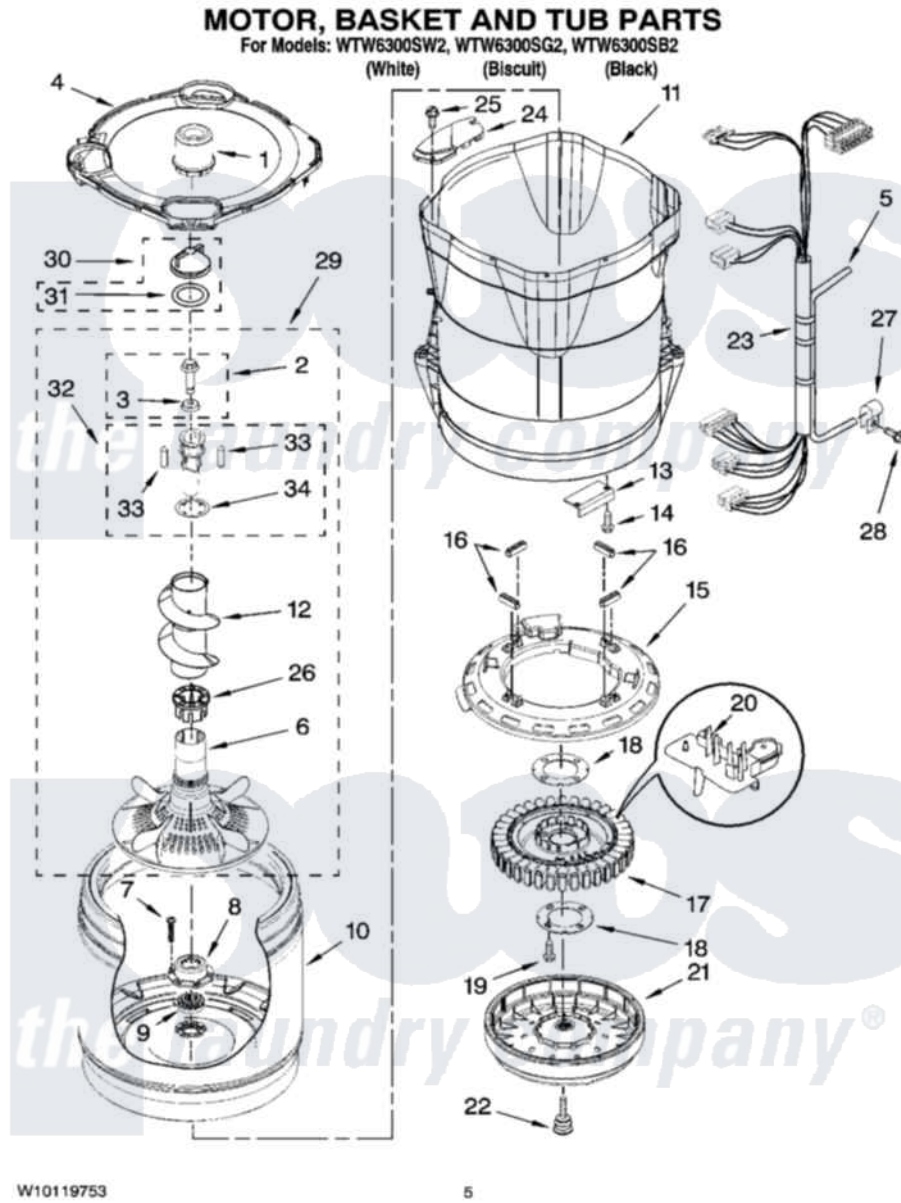

Whirlpool WTW6300SG2 03 - MOTOR, BASKET AND TUB PARTS

Whirlpool [Residential Whirlpool WTW6300SG2 Washer Parts](#) Parts Diagram 03 - MOTOR, BASKET AND TUB PARTS
 Click on the part number to view part

Item	Original Part Number	Replaced By	Status	Part Description
1	8566491			Dispenser, Fabric Softener
2	W10076270			Screw And Washer Assembly
3	W10076260			Washer
4	W10108420	W10130806		Tub Ring
5	8572540	353244		Hose, Pressure Switch
6	W10076190			Agitator
7	8533953			Screw, 8-16 X 1.000
8	W10118114	280145		Hub
9	8545953	280145		Hub
10	W10118180	W10321522		Basket
11	8572660	W10193886		Tub-Outer
12	8577284			Auger, Agitator
13	8542674			Weight, Tub Counterbalance
14	W10004910			Screw, 12-16 X 1-1/4
15	8557839	W10137698		Shield, Drive Motor
16	8565172	280142		Tube

17	8565170	W10419333	Stator, Motor
18	8557836		Plate, Stator
19	W10076010	8534042	Screw, 1/4-20 X .968
20	8565188	W10183157	Kit
21	8565177	280146	Rotor
22	BLANK	Not Available	Bolt, Rotor Assembly Non-Serviceable (Supplied W/Rotor)
23	W10058730	W10183157	Kit
24	8566197	W10222008	Filter, Dual Pump Hood
25	8533928		Screw, 8-18 X 3/4
26	8566279		Spacer-Thrust
27	W10005430		Clamp, Pressure Hose Retainer
28	8533957		Screw, 10-16 X 1/2
29	W10076310		Agitator, Assembly
30	W10074580		Cap, Barrier
31	W10072840		Fabric Softener
32	W10076210	280174	Cam-Agitator
33	8558884	280160	Roller
34	8578563		Spacer, Thrust-Cam