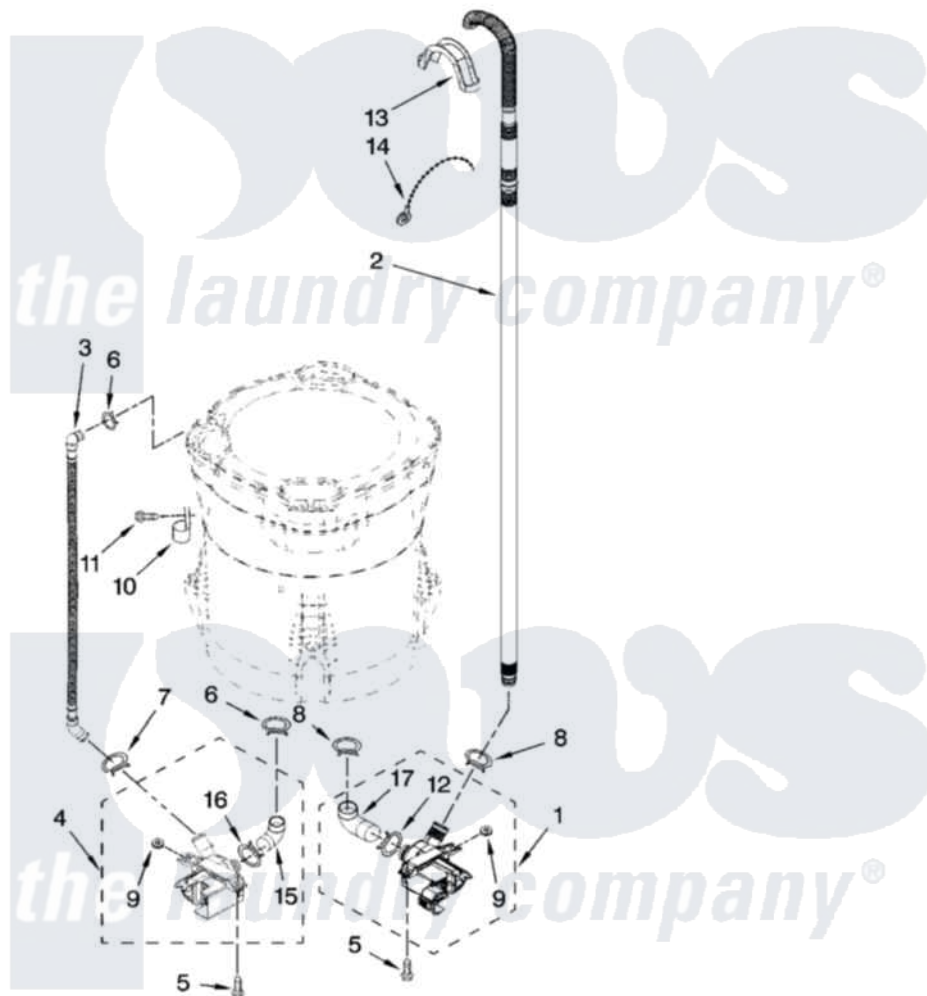

Whirlpool WTW6300SG2 04 - PUMP PARTS, OPTIONAL PARTS (NOT INCLUDED)

PUMP PARTS

For Models: WTW6300SW2, WTW6300SG2, WTW6300SB2
(White) (Biscuit) (Black)

W10119753

7

Whirlpool [Residential Whirlpool WTW6300SG2 Washer Parts](#) Parts Diagram 04 - PUMP PARTS, OPTIONAL PARTS (NOT INCLUDED)

[Click on the part number to view part](#)

Item	Original Part Number	Replaced By	Status	Part Description
1	W10049390	W10217134		Pump-Water
2	8571715	280190		Hose
3	8543774			Hose, Recirc
4	W10049400	W10233462		Pump-Water
5	8534063	W10004910		Screw, 12-16 X 1-1/4
6	370449	285655		Clamp, Hose
7	8269146			Clamp, Hose
8	8317496	285655		Clamp, Hose
9	8182771	280155		Grommet
10	8534021			Clamp, Recirc Hose Retainer
11	8533943	W10109200		Screw, Baffle Mounting
12	8182768	285655		Clamp, Hose
13	8576642			Retainer, Drain Hose
14	3347868	W10339879		Tie, Cable
15	8182769			Hose, Recirc Pump

16	8182770	3367052	Clamp, Hose
17	8182767		Hose, Drain Pump
	72017		Paint, Touch-Up
"	4392899		Paint, Touch-Up
"	72032		Paint, Touch-Up
"	350938		Paint, Pressurized Spray B
"	350930		Paint, Pressurized Spray B
"	4392901		Paint, Pressurized Spray
"	786020	Not Available	PAINT, PRESSURIZED SPRAY (12 oz.) (Black)
"	799344		Paint, Touch-Up)
"	4392900		Paint, Bulk)
"	786032		Refinishing Material
"	BLANK	Not Available	WATER SYSTEM PARTS
"	285442		Water System Parts
"	285321		Water System Parts
"	285320		Water System Parts
"	367031		Water System Parts
"	BLANK	Not Available	SEALER
"	285195		Sealer Sealer, Gasket
"	BLANK	Not Available	COUPLING
"	384496		Coupling, Hose Extension Kit