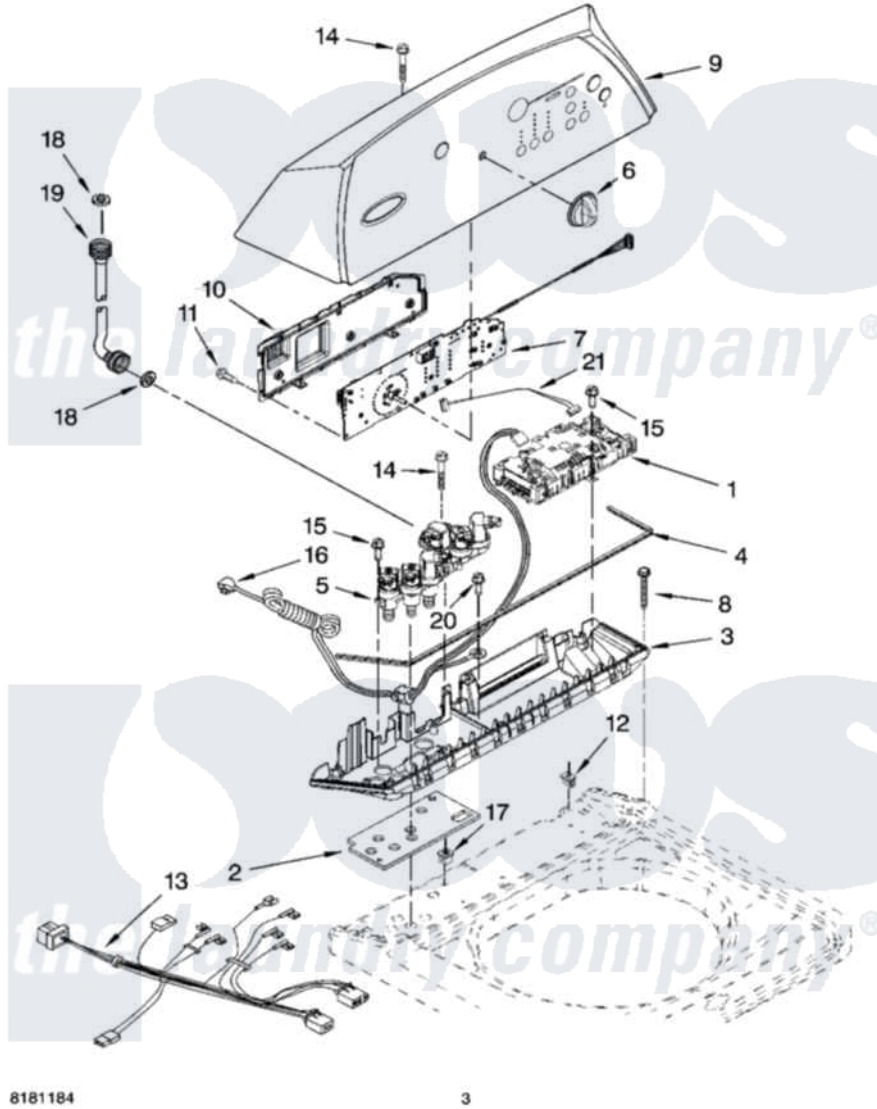

Whirlpool WTW6300SW0 02 - CONTROL PANEL PARTS

CONTROL PANEL PARTS

For Models: WTW6300SW0, WTW6300SG0, WTW6300SB0
(White) (Biscuit) (Black)

8181184

3

Whirlpool [Residential Whirlpool WTW6300SW0 Washer Parts](#) Parts Diagram 02 - CONTROL PANEL PARTS
Click on the part number to view part

Item	Original Part Number	Replaced By	Status	Part Description
1	W10104830	W10189966		Control-Elec
2	8565260	W10130502		Gasket, Valve Tray
3	8565304			Tray Assembly, Console
"	8565306			Tray Assembly, Console
"	8565305			Tray Assembly, Console
4	8565259			Gasket, Console/Tray
5	W10059310			Valve, Log Assembly
6	8574885	8574957		Knob, Assembly
"	8580119	8574958		Knob, Assembly
"	8580118	8574959		Knob, Assembly
7	8564288			User Interface
8	W10004990			Screw, 6-20 X 1.2
9	W10070020			Console
"	W10070030		Not Available	Console (Biscuit)
"	W10070040			Console
10	8564265			Cover, Rear- User Interface

11	W10003770		Screw, 6-19 X 1/2
12	W10022060		Nut, Push-In
13	W10045090		Harness, Upper
14	8565324		Screw, 10-16 X 1.75
15	8281136		Screw, 10-16 X 3/4
16	3407203		Cord Assembly, Power
17	98460		Nut, Push-In
18	3976300	16123	Washer Inlet-Hose Miscellaneous Parts Must be Ordered Separately.
19	8571377	89503	Hose-Inlet
"	8571378	89503	Hose-Inlet
20	488649		Screw, Power Cord Ground
21	3407187		Harness, Thermistor