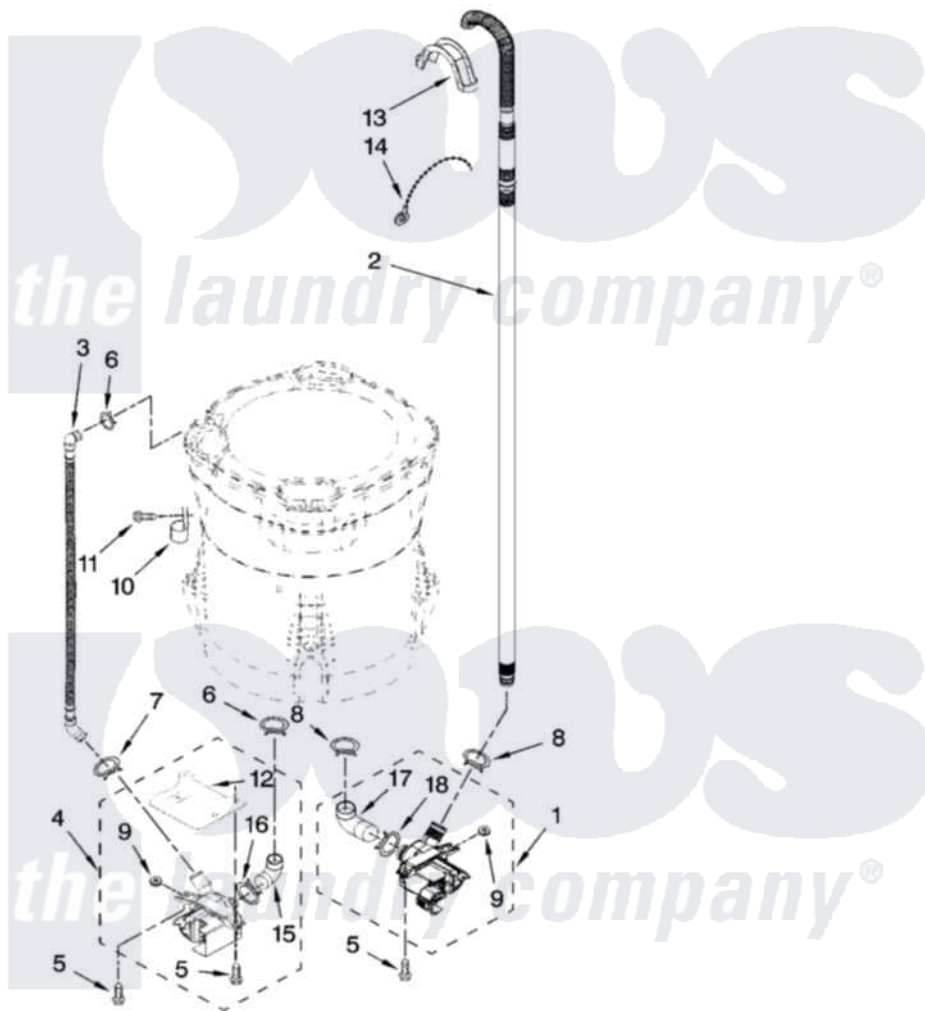

Whirlpool WTW6300SW0 04 - PUMP PARTS, OPTIONAL PARTS (NOT INCLUDED)

PUMP PARTS

For Models: WTW6300SW0, WTW6300SG0, WTW6300SB0
(White) (Biscuit) (Black)

8181184

7

Whirlpool [Residential Whirlpool WTW6300SW0 Washer Parts](#) Parts Diagram 04 - PUMP PARTS, OPTIONAL PARTS (NOT INCLUDED)

[Click on the part number to view part](#)

| Item | Original Part Number | Replaced By | Status | Part Description |
|------|-------------------------|---------------------------|--------|-----------------------------|
| 1 | W10049390 | W10217134 | | Pump-Water |
| 2 | 8571715 | 280190 | | Hose |
| 3 | 8543774 | | | Hose, Recirc |
| 4 | 8578573 | W10233462 | | Pump-Water |
| 5 | 8534063 | W10004910 | | Screw, 12-16 X 1-1/4 |
| 6 | 370449 | 285655 | | Clamp, Hose |
| 7 | 8269146 | | | Clamp, Hose |
| 8 | 8317496 | 285655 | | Clamp, Hose |
| 9 | 8182771 | 280155 | | Grommet |
| 10 | 8534021 | | | Clamp, Recirc Hose Retainer |
| 11 | 8533943 | W10109200 | | Screw, Baffle Mounting |
| 12 | 8578572 | | | Shield, Recirc Pump |
| 13 | 8576642 | | | Retainer, Drain Hose |
| 14 | 3347868 | W10339879 | | Tie, Cable |
| 15 | 8182769 | | | Hose, Recirc Pump |