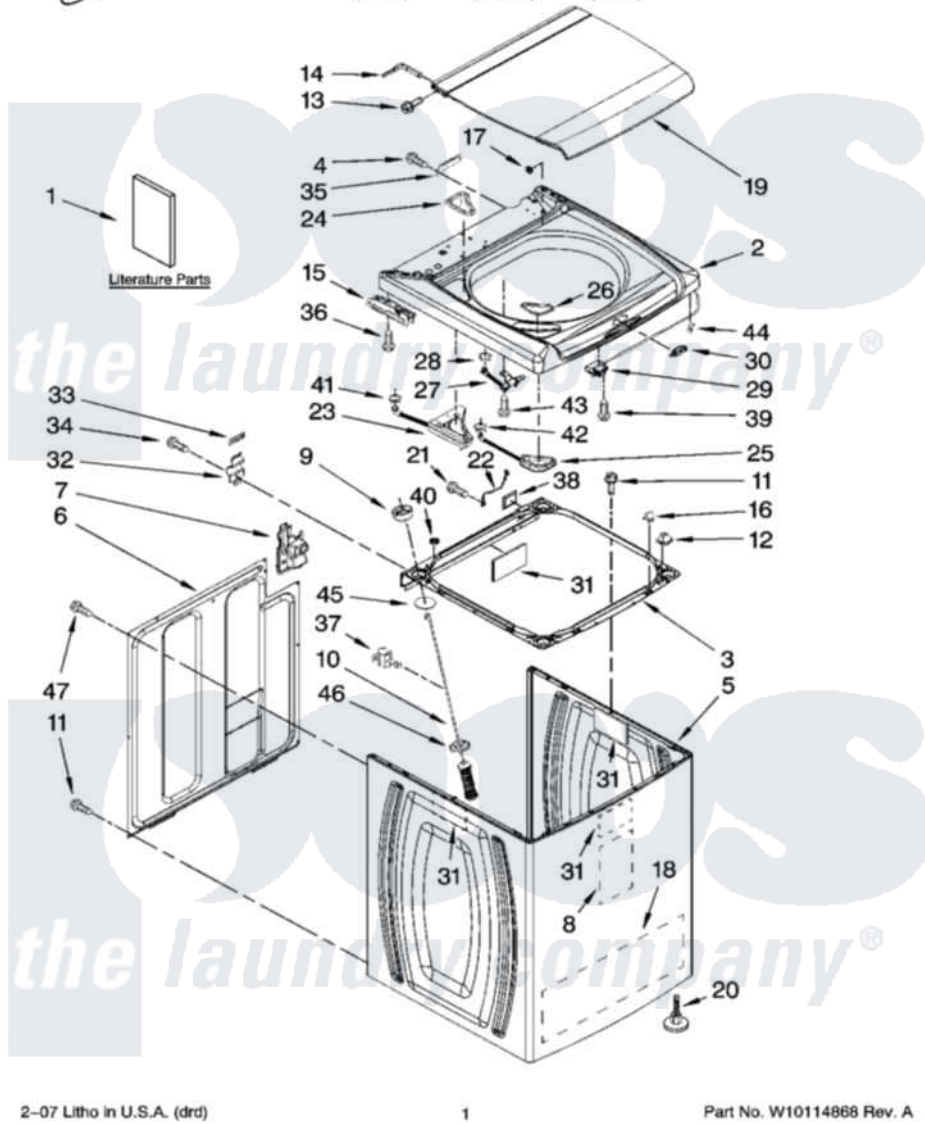

# Whirlpool WTW6300SW1 01 - TOP AND CABINET PARTS

## TOP AND CABINET PARTS

For Models: WTW6300SW1 (White), WTW6300SG1 (Biscuit), WTW6300SB1 (Black)

AUTOMATIC WASHER

2-07 Litho in U.S.A. (dtd)

1

Part No. W10114868 Rev. A

Whirlpool Residential Whirlpool WTW6300SW1 Washer Parts Parts Diagram 01 - TOP AND CABINET PARTS  
 Click on the part number to view part

Item	Original Part Number	Replaced By	Status	Part Description
1	<a href="#">8566930</a>			Use And Care Guide
"	<a href="#">W10026571</a>			Tech Sheet
"	8566927		Not Available	Quick Start Guide
"	8577781		Not Available	Wiring Diagram
"	8567167		Not Available	Energy Guide
2	<a href="#">8565317</a>			Top
"	<a href="#">8565318</a>			Top
"	<a href="#">W10058320</a>			Top
3	W10114656	<a href="#">W10180912</a>		Frame
4	3390647	<a href="#">488729</a>		Screw
5	8566156	<a href="#">W10069980</a>		Cabinet
"	8566157	<a href="#">W10069990</a>		Cabinet
"	W10050330	<a href="#">W10070000</a>		Cabinet
6	<a href="#">8566090</a>			Panel, Rear
7	8543781	<a href="#">W10160572</a>		Retainer, Drain Hose Storage
8	<a href="#">8576784</a>			Sound Absorber, Cabinet

44	<a href="#">90016</a>		Clip, Pressure Switch Hose
45	<a href="#">8577896</a>		Washer, Suspension Umbrella
46	<a href="#">8564017</a>		Cup, Suspension
47	489290	<a href="#">488488</a>	Screw