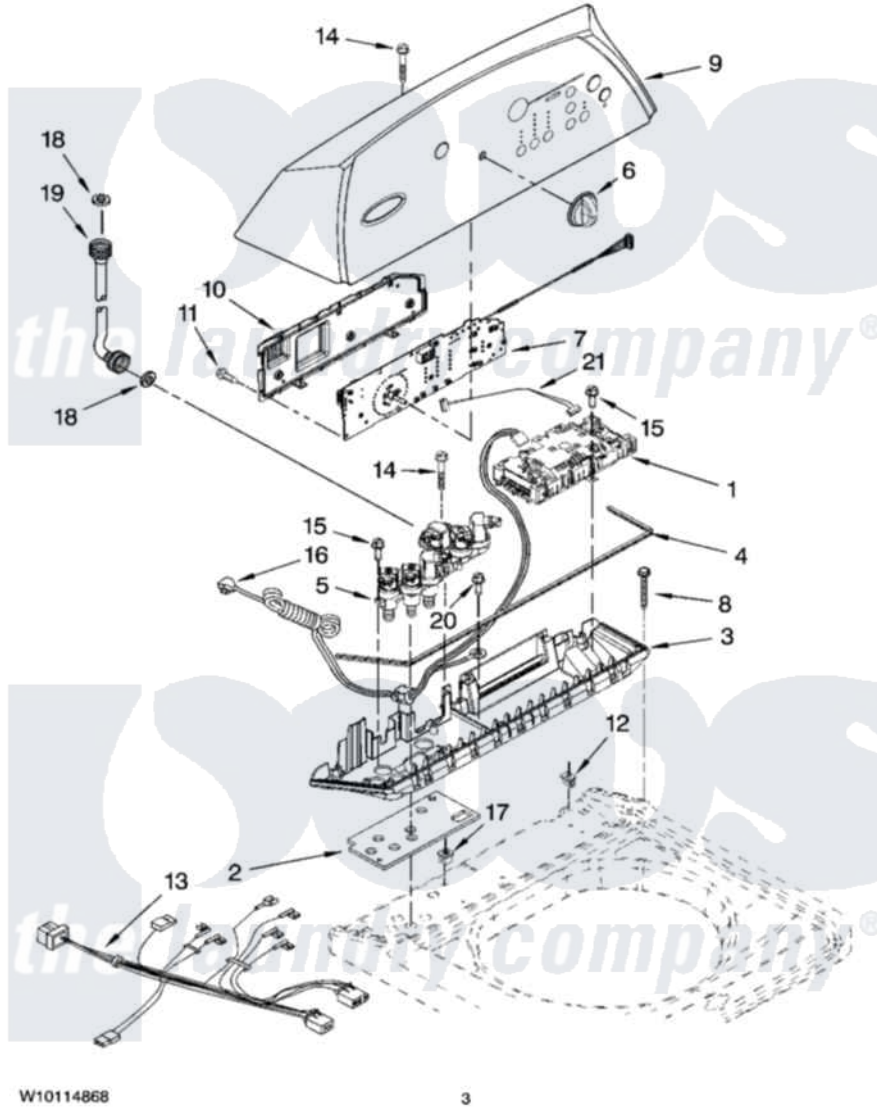

Whirlpool WTW6300SW1 02 - CONTROL PANEL PARTS

CONTROL PANEL PARTS

For Models: WTW6300SW1, WTW6300SG1, WTW6300SB1
(White) (Biscuit) (Black)

Whirlpool Residential Whirlpool WTW6300SW1 Washer Parts Parts Diagram 02 - CONTROL PANEL PARTS
Click on the part number to view part

Item	Original Part Number	Replaced By	Status	Part Description
1	W10112112	W10189966		Control-Elec
2	8565260	W10130502		Gasket, Valve Tray
3	8565304			Tray Assembly, Console
"	8565306			Tray Assembly, Console
"	8565305			Tray Assembly, Console
4	8565259			Gasket, Console/Tray
5	W10059310			Valve, Log Assembly
6	8574957			Knob, Assembly
"	8574958			Knob, Assembly
"	8574959			Knob, Assembly
7	8564288			User Interface
8	W10004990			Screw, 6-20 X 1.2
9	W10070020			Console
"	W10070030		Not Available	Console (Biscuit)
"	W10070040			Console
10	8564265			Cover, Rear- User Interface

11	W10003770		Screw, 6-19 X 1/2
12	W10022060		Nut, Push-In
13	W10045090		Harness, Upper
14	8565324		Screw, 10-16 X 1.75
15	8281136		Screw, 10-16 X 3/4
16	3407203		Cord Assembly, Power
17	98460		Nut, Push-In
18	3976300	16123	Washer Inlet-Hose Miscellaneous Parts Must be Ordered Separately.
19	8571377	89503	Hose-Inlet
"	8571378	89503	Hose-Inlet
20	488649		Screw, Power Cord Ground
21	3407187		Harness, Thermistor