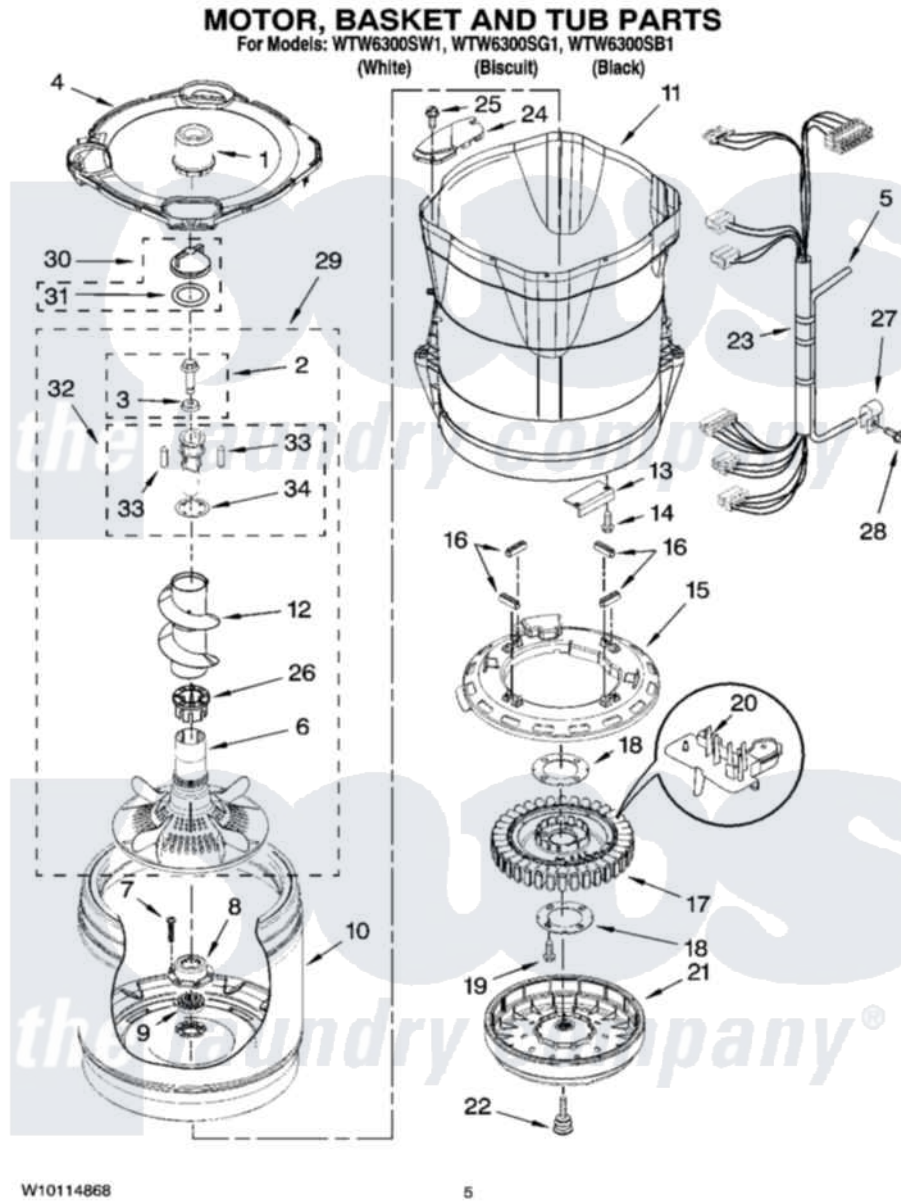

Whirlpool WTW6300SW1 03 - MOTOR, BASKET AND TUB PARTS

Whirlpool [Residential Whirlpool WTW6300SW1 Washer Parts](#) Parts Diagram 03 - MOTOR, BASKET AND TUB PARTS
Click on the part number to view part

Item	Original Part Number	Replaced By	Status	Part Description
1	8566491			Dispenser, Fabric Softener
2	W10076270			Screw And Washer Assembly
3	W10076260			Washer
4	W10108420	W10130806		Tub Ring
5	8572540	353244		Hose, Pressure Switch
6	W10076190			Agitator
7	8533953			Screw, 8-16 X 1.000
8	8545948	280145		Hub
9	8545953	280145		Hub
10	8545875	W10321522		Basket
11	8572660	W10193886		Tub-Outer
12	8577284			Auger, Agitator
13	8542674			Weight, Tub Counterbalance
14	W10004910			Screw, 12-16 X 1-1/4
15	8557839	W10137698		Shield, Drive Motor
16	8565172	280142		Tube

17	8565170	W10419333	Stator, Motor
18	8557836		Plate, Stator
19	W10076010	8534042	Screw, 1/4-20 X .968
20	8565188	W10183157	Kit
21	8565177	280146	Rotor
22	BLANK	Not Available	Bolt, Rotor Assembly Non-Serviceable (Supplied W/Rotor)
23	W10058730	W10183157	Kit
24	8566197	W10222008	Filter, Dual Pump Hood
25	8533928		Screw, 8-18 X 3/4
26	8566279		Spacer-Thrust
27	W10005430		Clamp, Pressure Hose Retainer
28	8533957		Screw, 10-16 X 1/2
29	W10076310		Agitator, Assembly
30	W10074580		Cap, Barrier
31	W10072840		Fabric Softener
32	W10076210	280174	Cam-Agitator
33	8558884	280160	Roller
34	8578563		Spacer, Thrust-Cam