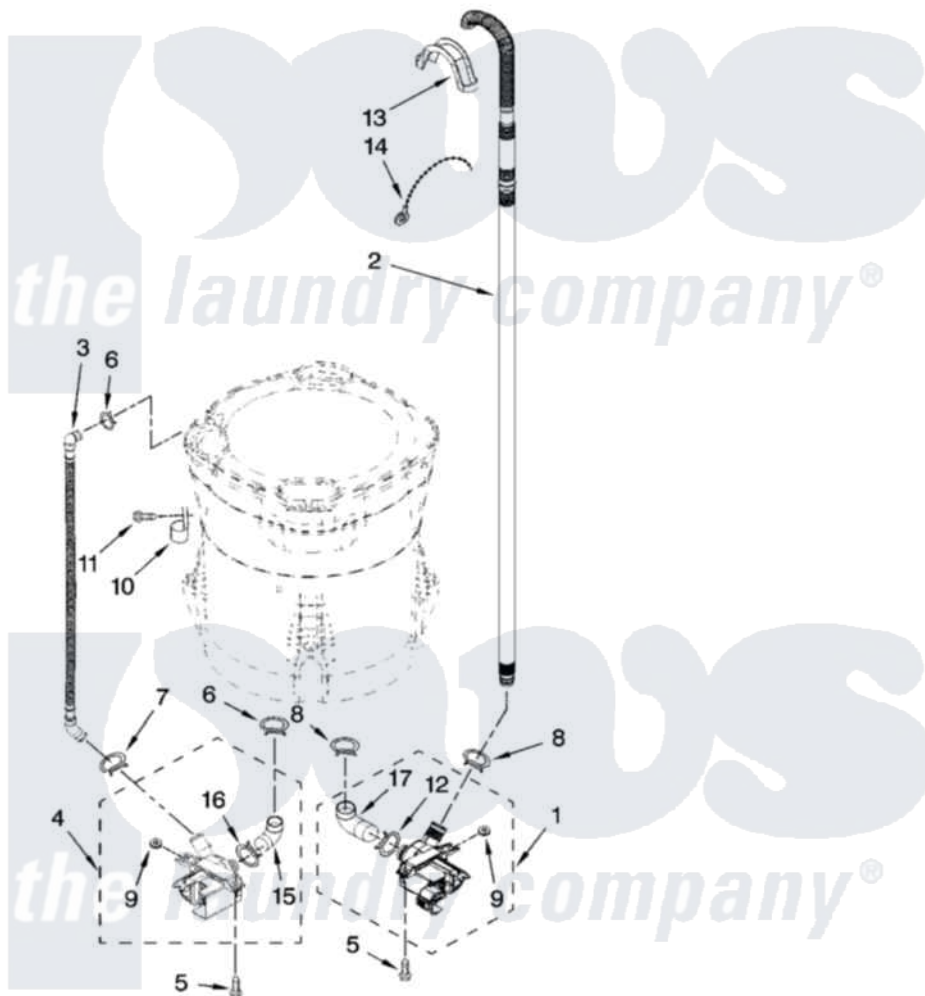

# Whirlpool WTW6300SW1 04 - PUMP PARTS, OPTIONAL PARTS (NOT INCLUDED)

## PUMP PARTS

For Models: WTW6300SW1, WTW6300SG1, WTW6300SB1  
(White) (Biscuit) (Black)

W10114868

7

Whirlpool Residential Whirlpool WTW6300SW1 Washer Parts Parts Diagram 04 - PUMP PARTS, OPTIONAL PARTS (NOT INCLUDED)

Click on the part number to view part

Item	Original Part Number	Replaced By	Status	Part Description
1	W10049390	<a href="#">W10217134</a>		Pump-Water
2	8571715	<a href="#">280190</a>		Hose
3	<a href="#">8543774</a>			Hose, Recirc
4	W10049400	<a href="#">W10233462</a>		Pump-Water
5	8534063	<a href="#">W10004910</a>		Screw, 12-16 X 1-1/4
6	370449	<a href="#">285655</a>		Clamp, Hose
7	<a href="#">8269146</a>			Clamp, Hose
8	8317496	<a href="#">285655</a>		Clamp, Hose
9	8182771	<a href="#">280155</a>		Grommet
10	<a href="#">8534021</a>			Clamp, Recirc Hose Retainer
11	8533943	<a href="#">W10109200</a>		Screw, Baffle Mounting
12	8182768	<a href="#">285655</a>		Clamp, Hose
13	<a href="#">8576642</a>			Retainer, Drain Hose
14	3347868	<a href="#">W10339879</a>		Tie, Cable
15	<a href="#">8182769</a>			Hose, Recirc Pump