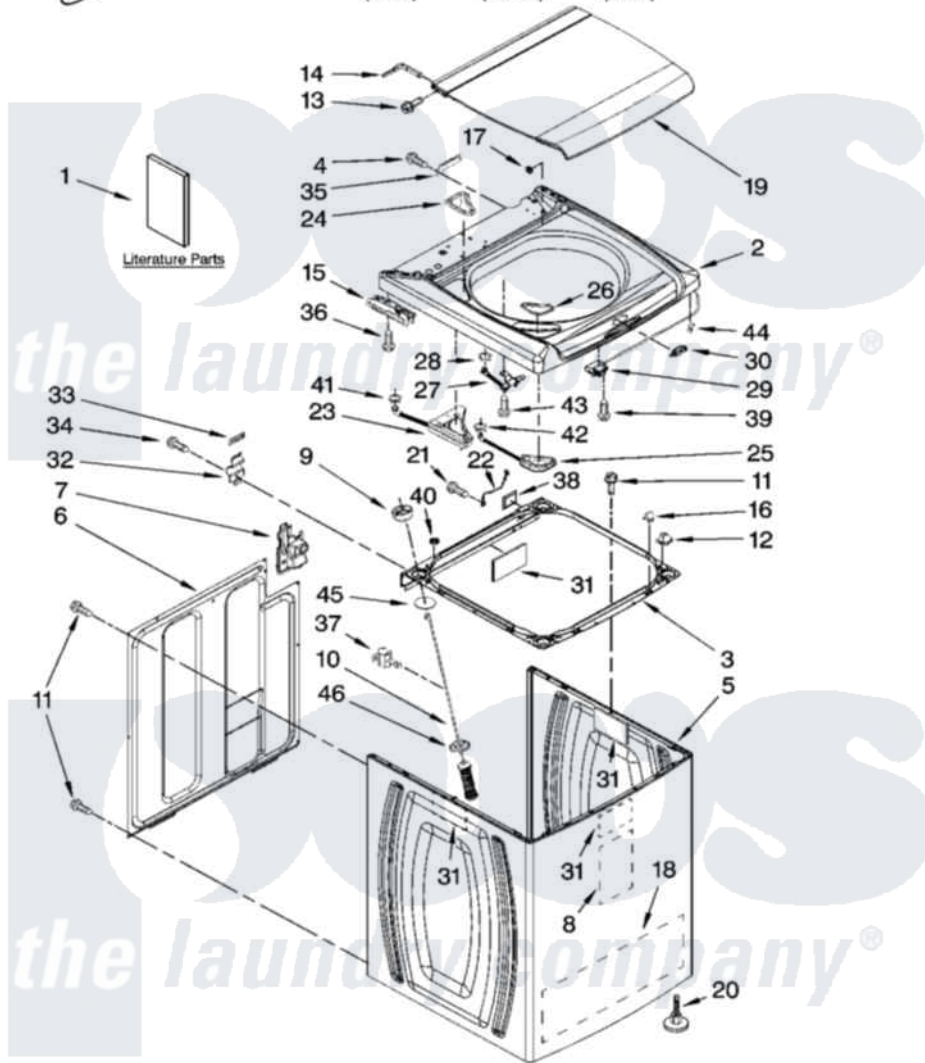

# Whirlpool WTW6300SW2 01 - TOP AND CABINET PARTS

## TOP AND CABINET PARTS

For Models: WTW6300SW2, WTW6300SG2, WTW6300SB2  
(White) (Biscuit) (Black)

AUTOMATIC WASHER

2-07 Litho in U.S.A. (dtd)

1

Part No. W10119753 Rev. A

Whirlpool [Residential Whirlpool WTW6300SW2 Washer Parts](#) Parts Diagram 01 - TOP AND CABINET PARTS  
Click on the part number to view part

Item	Original Part Number	Replaced By	Status	Part Description
1	W10112999		Not Available	Use & Care Guide
"	<a href="#">W10026571</a>			Tech Sheet
"	8566927		Not Available	Quick Start Guide
"	8577781		Not Available	Wiring Diagram
"	W10023799		Not Available	Energy Guide
2	<a href="#">8565317</a>			Top
"	<a href="#">8565318</a>			Top
"	<a href="#">W10058320</a>			Top
3	W10114656	<a href="#">W10180912</a>		Frame
4	3390647	<a href="#">488729</a>		Screw
5	8566156	<a href="#">W10069980</a>		Cabinet
"	8566157	<a href="#">W10069990</a>		Cabinet
"	W10050330	<a href="#">W10070000</a>		Cabinet
6	<a href="#">8566090</a>			Panel, Rear
7	8543781	<a href="#">W10160572</a>		Retainer, Drain Hose Storage
8	<a href="#">8576784</a>			Sound Absorber, Cabinet