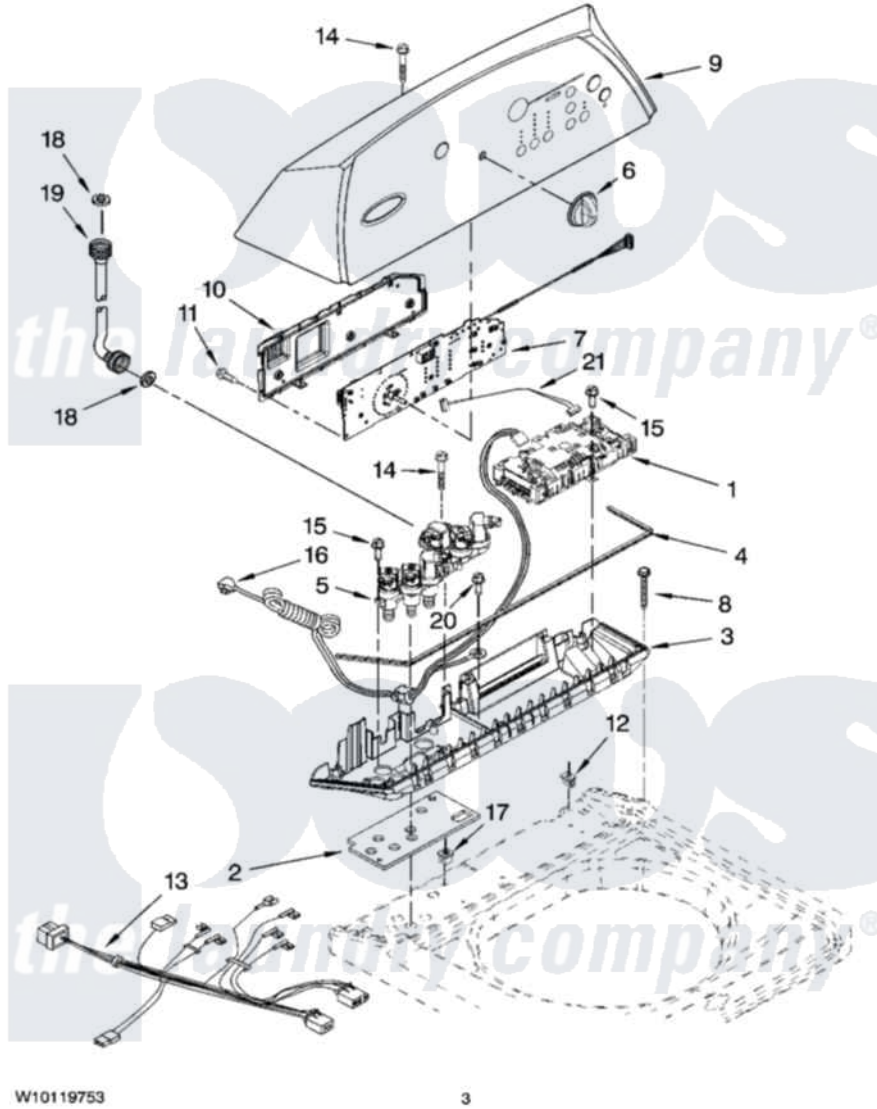

Whirlpool WTW6300SW2 02 - CONTROL PANEL PARTS

CONTROL PANEL PARTS

For Models: WTW6300SW2, WTW6300SG2, WTW6300SB2
(White) (Biscuit) (Black)

Whirlpool [Residential Whirlpool WTW6300SW2 Washer Parts](#) Parts Diagram 02 - CONTROL PANEL PARTS
Click on the part number to view part

Item	Original Part Number	Replaced By	Status	Part Description
1	W10112113	W10189966		Control-Elec
2	8565260	W10130502		Gasket, Valve Tray
3	8565304			Tray Assembly, Console
"	8565306			Tray Assembly, Console
"	8565305			Tray Assembly, Console
4	8565259			Gasket, Console/Tray
5	W10059310			Valve, Log Assembly
6	8574957			Knob, Assembly
"	8574958			Knob, Assembly
"	8574959			Knob, Assembly
7	8564288			User Interface
8	W10004990			Screw, 6-20 X 1.2
9	W10118483			Console
"	W10118484		Not Available	Console (Biscuit)
"	W10118485		Not Available	Console (Black)
10	8564265			Cover, Rear- User Interface

11	W10003770		Screw, 6-19 X 1/2
12	W10022060		Nut, Push-In
13	W10045090		Harness, Upper
14	8565324		Screw, 10-16 X 1.75
15	8281136		Screw, 10-16 X 3/4
16	3407203		Cord Assembly, Power
17	98460		Nut, Push-In
18	3976300	16123	Washer Inlet-Hose Miscellaneous Parts Must be Ordered Separately.
19	8571377	89503	Hose-Inlet
"	8571378	89503	Hose-Inlet
20	488649		Screw, Power Cord Ground
21	3407187		Harness, Thermistor