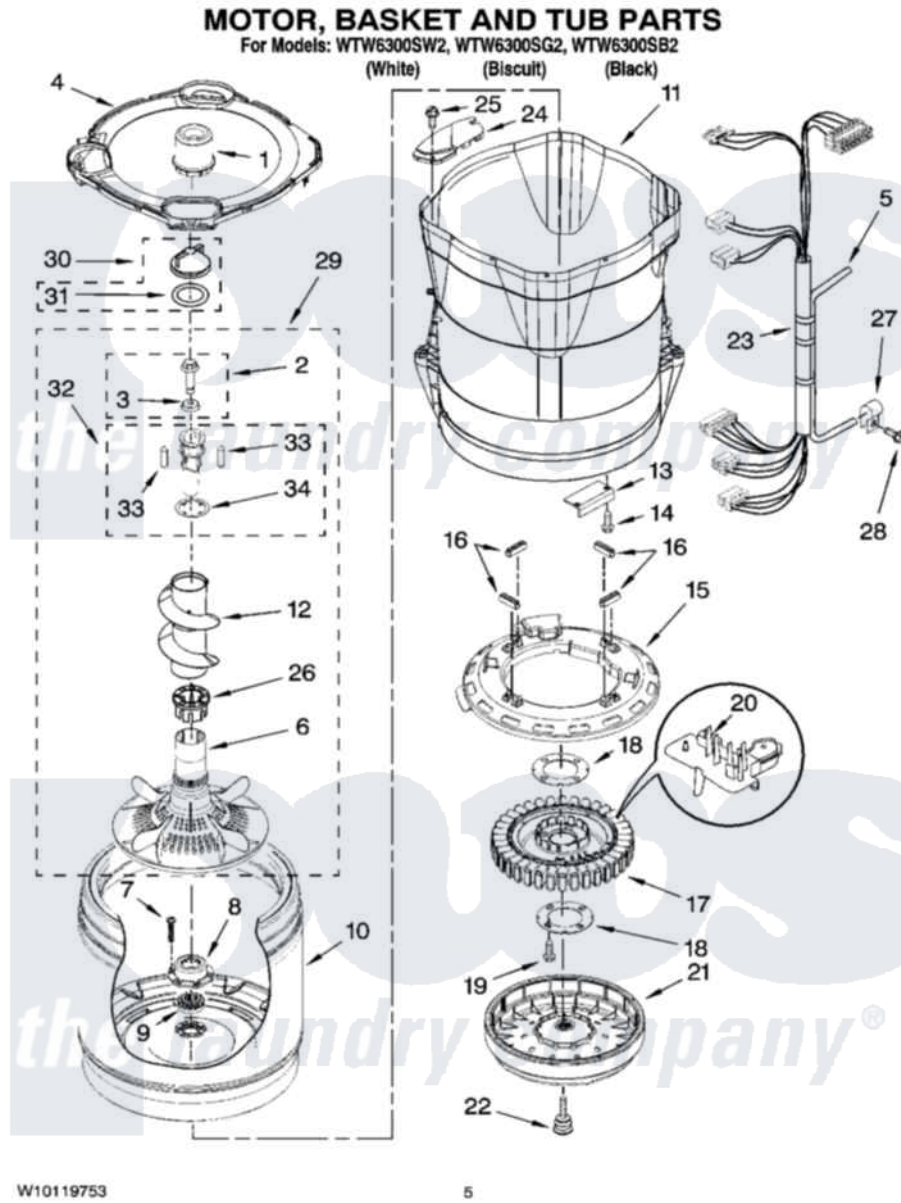

# Whirlpool WTW6300SW2 03 - MOTOR, BASKET AND TUB PARTS

Whirlpool [Residential Whirlpool WTW6300SW2 Washer Parts](#) Parts Diagram 03 - MOTOR, BASKET AND TUB PARTS  
Click on the part number to view part

Item	Original Part Number	Replaced By	Status	Part Description
1	<a href="#">8566491</a>			Dispenser, Fabric Softener
2	<a href="#">W10076270</a>			Screw And Washer Assembly
3	<a href="#">W10076260</a>			Washer
4	W10108420	<a href="#">W10130806</a>		Tub Ring
5	8572540	<a href="#">353244</a>		Hose, Pressure Switch
6	<a href="#">W10076190</a>			Agitator
7	<a href="#">8533953</a>			Screw, 8-16 X 1.000
8	W10118114	<a href="#">280145</a>		Hub
9	8545953	<a href="#">280145</a>		Hub
10	W10118180	<a href="#">W10321522</a>		Basket
11	8572660	<a href="#">W10193886</a>		Tub-Outer
12	<a href="#">8577284</a>			Auger, Agitator
13	<a href="#">8542674</a>			Weight, Tub Counterbalance
14	<a href="#">W10004910</a>			Screw, 12-16 X 1-1/4
15	8557839	<a href="#">W10137698</a>		Shield, Drive Motor
16	8565172	<a href="#">280142</a>		Tube

17	8565170	<a href="#">W10419333</a>	Stator, Motor
18	<a href="#">8557836</a>		Plate, Stator
19	W10076010	<a href="#">8534042</a>	Screw, 1/4-20 X .968
20	8565188	<a href="#">W10183157</a>	Kit
21	8565177	<a href="#">280146</a>	Rotor
22	BLANK	Not Available	Bolt, Rotor Assembly Non-Serviceable (Supplied W/Rotor)
23	W10058730	<a href="#">W10183157</a>	Kit
24	8566197	<a href="#">W10222008</a>	Filter, Dual Pump Hood
25	<a href="#">8533928</a>		Screw, 8-18 X 3/4
26	<a href="#">8566279</a>		Spacer-Thrust
27	<a href="#">W10005430</a>		Clamp, Pressure Hose Retainer
28	<a href="#">8533957</a>		Screw, 10-16 X 1/2
29	<a href="#">W10076310</a>		Agitator, Assembly
30	<a href="#">W10074580</a>		Cap, Barrier
31	<a href="#">W10072840</a>		Fabric Softener
32	W10076210	<a href="#">280174</a>	Cam-Agitator
33	8558884	<a href="#">280160</a>	Roller
34	<a href="#">8578563</a>		Spacer, Thrust-Cam