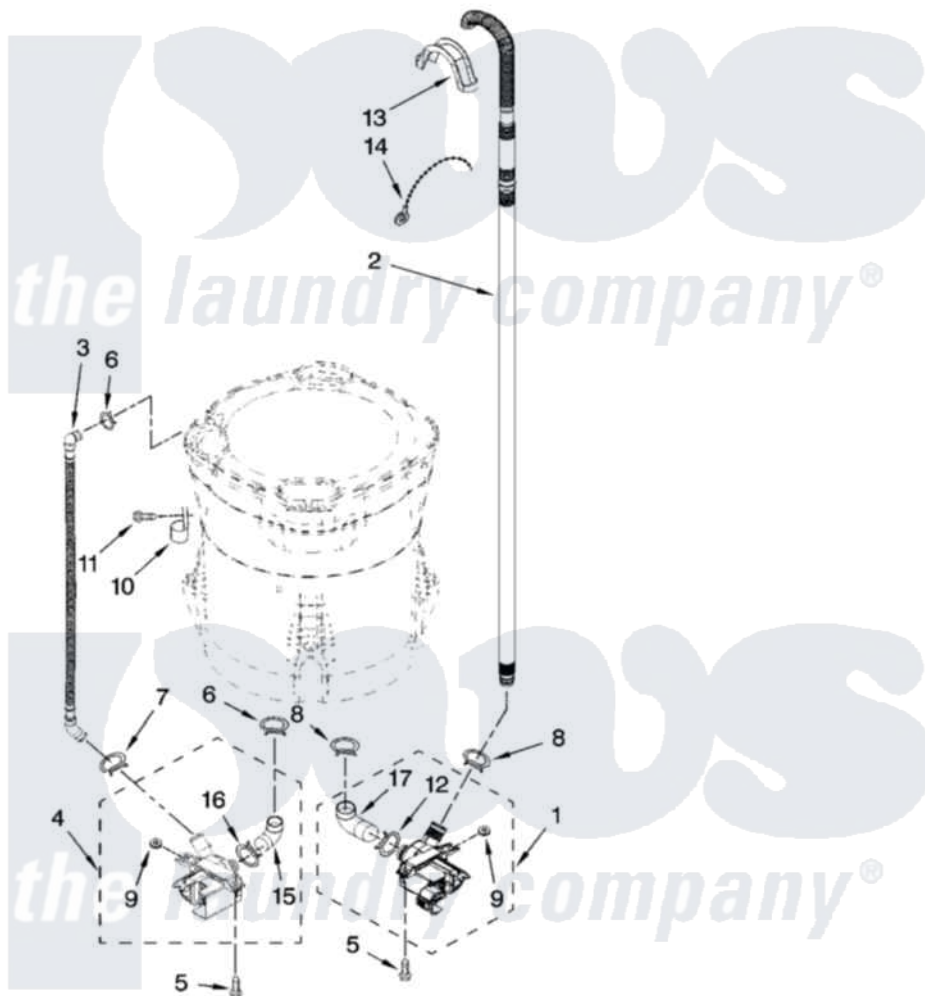

# Whirlpool WTW6300SW2 04 - PUMP PARTS, OPTIONAL PARTS (NOT INCLUDED)

## PUMP PARTS

For Models: WTW6300SW2, WTW6300SG2, WTW6300SB2  
(White) (Biscuit) (Black)

W10119753

7

Whirlpool Residential Whirlpool WTW6300SW2 Washer Parts Parts Diagram 04 - PUMP PARTS, OPTIONAL PARTS (NOT INCLUDED)

Click on the part number to view part

Item	Original Part Number	Replaced By	Status	Part Description
1	W10049390	<a href="#">W10217134</a>		Pump-Water
2	8571715	<a href="#">280190</a>		Hose
3	<a href="#">8543774</a>			Hose, Recirc
4	W10049400	<a href="#">W10233462</a>		Pump-Water
5	8534063	<a href="#">W10004910</a>		Screw, 12-16 X 1-1/4
6	370449	<a href="#">285655</a>		Clamp, Hose
7	<a href="#">8269146</a>			Clamp, Hose
8	8317496	<a href="#">285655</a>		Clamp, Hose
9	8182771	<a href="#">280155</a>		Grommet
10	<a href="#">8534021</a>			Clamp, Recirc Hose Retainer
11	8533943	<a href="#">W10109200</a>		Screw, Baffle Mounting
12	8182768	<a href="#">285655</a>		Clamp, Hose
13	<a href="#">8576642</a>			Retainer, Drain Hose
14	3347868	<a href="#">W10339879</a>		Tie, Cable
15	<a href="#">8182769</a>			Hose, Recirc Pump