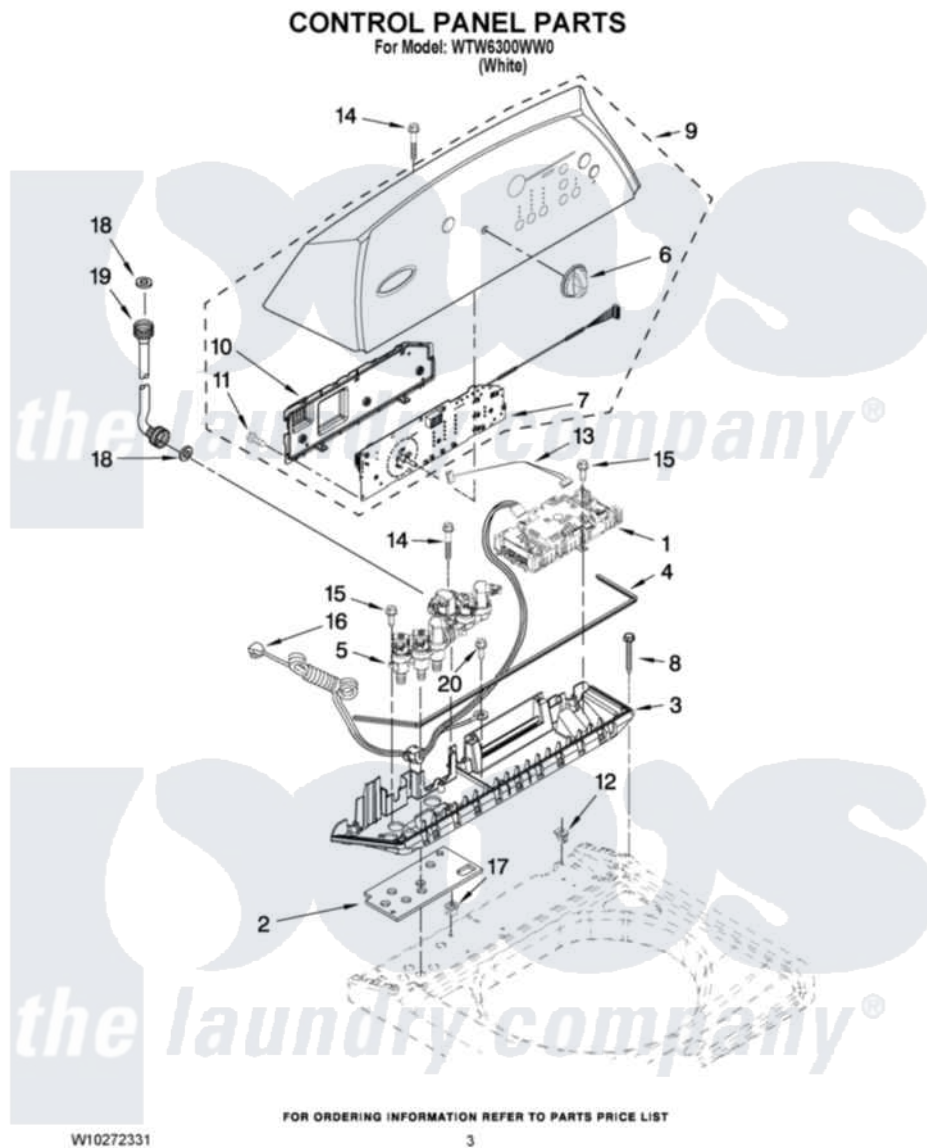

Whirlpool WTW6300WW0 02 - CONTROL PANEL PARTS

Whirlpool [Residential Whirlpool WTW6300WW0 Washer Parts](#) Parts Diagram 02 - CONTROL PANEL PARTS
Click on the part number to view part

Item	Original Part Number	Replaced By	Status	Part Description
1	W10253696			Control Unit Assembly, Machine And Motor
2	W10130502			Gasket, Valve Tray
3	8565304			Tray Assembly, Console
4	8565259			Gasket, Console/Tray
5	8577408	W10364988		Valve
6	8574957			Knob, Assembly
7	W10256505			User Interface
8	W10004990			Screw, 6-20 X 1.2
9	W10240476			Console
10	8564265			Cover, Rear- User Interface
11	W10003770			Screw, 6-19 X 1/2
12	W10022060			Nut, Push-In
13	3407187			Harness, Thermistor
14	8565324			Screw, 10-16 X 1.75
15	8281136			Screw, 10-16 X 3/4
16	3407203			Cord Assembly, Power

17	98460		Nut, Push-In
18	W10242307	16123	Washer Inlet-Hose Miscellaneous Parts Must be Ordered Separately.
19	W10194208	89503	Hose-Inlet
"	8571378	89503	Hose-Inlet
20	3351614		Screw, Gearcase Cover Mounting