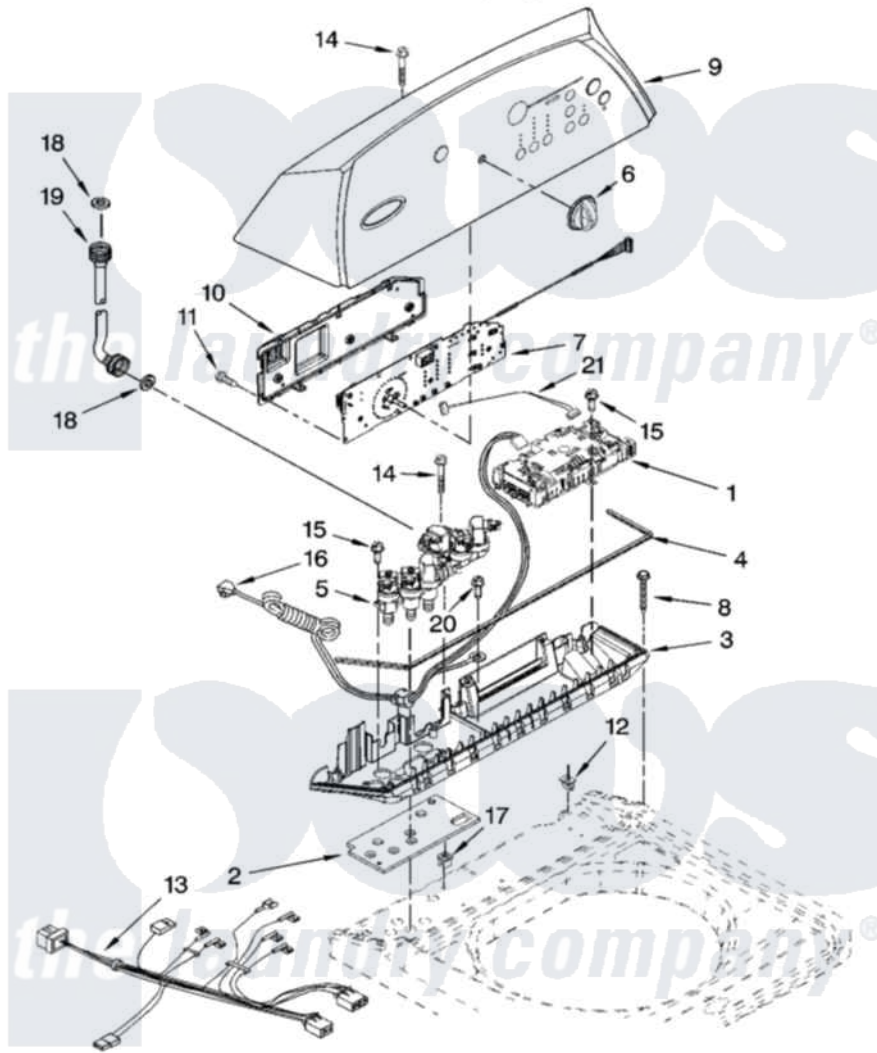

Whirlpool WTW6400SW0 02 - CONTROL PANEL PARTS

CONTROL PANEL PARTS

For Model: WTW6400SW0
(White)

8181163

3

Whirlpool [Residential Whirlpool WTW6400SW0 Washer Parts](#) Parts Diagram 02 - CONTROL PANEL PARTS
Click on the part number to view part

Item	Original Part Number	Replaced By	Status	Part Description
1	W10104830	W10189966		Control-Elec
2	8565260	W10130502		Gasket, Valve Tray
3	8565304			Tray Assembly, Console
4	8565259			Gasket, Console/Tray
5	W10059320	W10372095		Valve
6	8574885	8574957		Knob, Assembly
7	8564291			User Interface
8	W10004990			Screw, 6-20 X 1.2
9	W10070050			Console
10	8564265			Cover, Rear- User Interface
11	W10003770			Screw, 6-19 X 1/2
12	W10022060			Nut, Push-In
13	W10045100	W10372095		Valve
14	8565324			Screw, 10-16 X 1.75
15	8281136			Screw, 10-16 X 3/4
16	3407203			Cord Assembly, Power

17	98460		Nut, Push-In
18	3976300	16123	Washer Inlet-Hose Miscellaneous Parts Must be Ordered Separately.
19	8571377	89503	Hose-Inlet
"	8571378	89503	Hose-Inlet
20	488649		Screw, Power Cord Ground
21	3407187		Harness, Thermistor