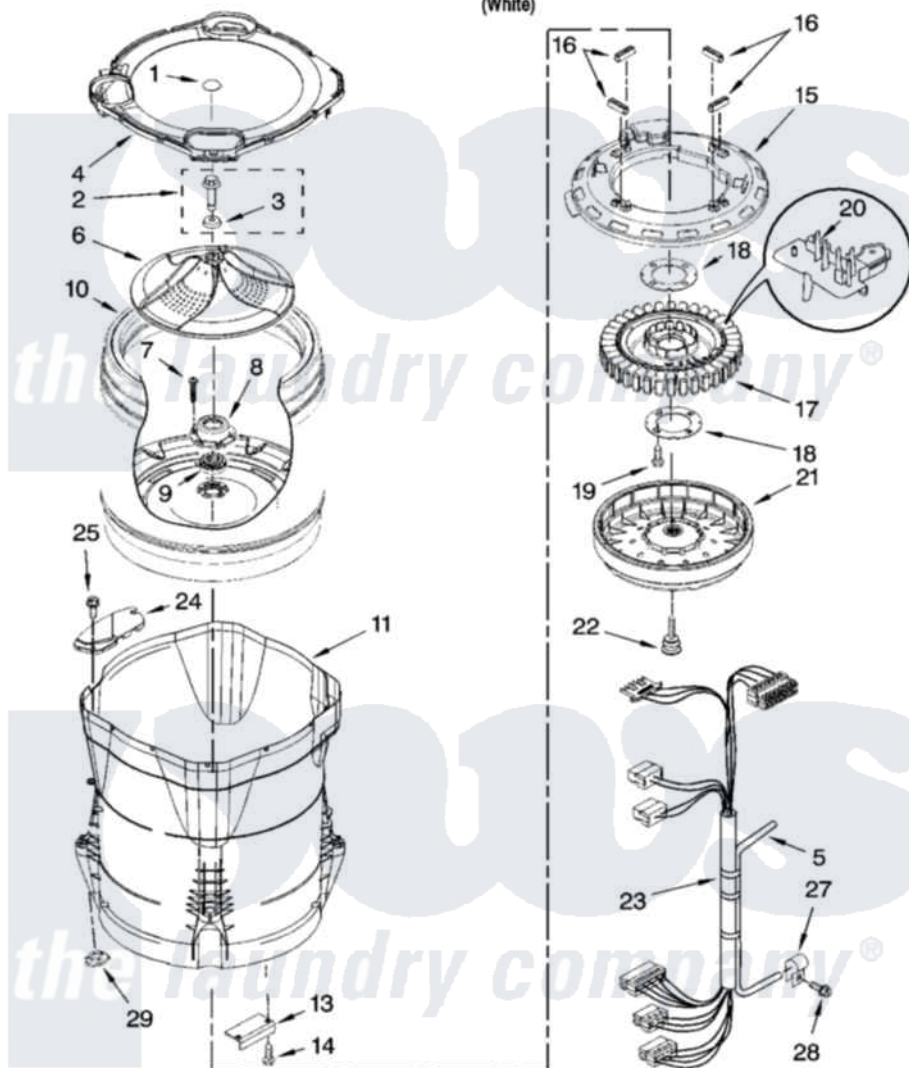

Whirlpool WTW6400SW0 03 - MOTOR, BASKET AND TUB PARTS

MOTOR, BASKET AND TUB PARTS

For Model: WTW6400SW0
(White)

8181163

5

Whirlpool [Residential Whirlpool WTW6400SW0 Washer Parts](#) Parts Diagram 03 - MOTOR, BASKET AND TUB PARTS
Click on the part number to view part

Item	Original Part Number	Replaced By	Status	Part Description
1	8578929	W10106600		Cap, Impeller
2	W10076270			Screw And Washer Assembly
3	W10076260			Washer
4	8542666	W10130807		Tub Ring
5	8572540	353244		Hose, Pressure Switch
6	W10076230	W10141017		Impeller
7	8533953			Screw, 8-16 X 1.000
8	8545948	280145		Hub
9	8545953	280145		Hub
10	8557267	W10296143		Basket
11	8572660	W10193886		Tub-Outer
13	8542674			Weight, Tub Counterbalance
14	W10004910			Screw, 12-16 X 1-1/4
15	8557839	W10137698		Shield, Drive Motor
16	8565172	280142		Tube
17	8565170	W10419333		Stator, Motor

18	8557836		Plate, Stator
19	W10076010	8534042	Screw, 1/4-20 X .968
20	8565188	W10183157	Kit
21	8565177	280146	Rotor
22	BLANK	Not Available	Bolt, Rotor Assembly Non-Serviceable (Supplied W/Rotor)
23	W10058730	W10183157	Kit
24	8566197	W10222008	Filter, Dual Pump Hood
25	8533928		Screw, 8-18 X 3/4
27	W10005430		Clamp, Pressure Hose Retainer
28	8533957		Screw, 10-16 X 1/2
29	8564017		Cup, Suspension