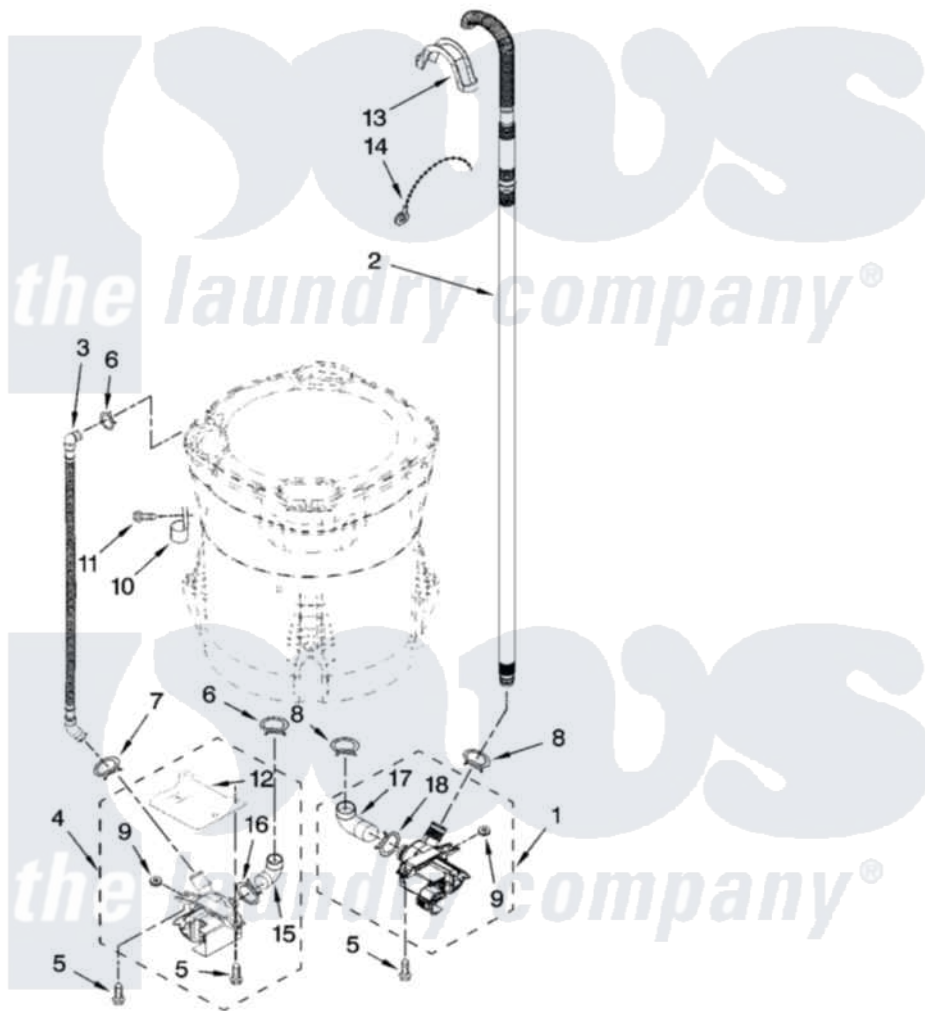

Whirlpool WTW6400SW0 04 - PUMP PARTS, OPTIONAL PARTS (NOT INCLUDED)

PUMP PARTS

For Model: WTW6400SW0
(White)

8181163

7

Whirlpool [Residential Whirlpool WTW6400SW0 Washer Parts](#) Parts Diagram 04 - PUMP PARTS, OPTIONAL PARTS (NOT INCLUDED)

[Click on the part number to view part](#)

Item	Original Part Number	Replaced By	Status	Part Description
1	W10049390	W10217134		Pump-Water
2	8571715	280190		Hose
3	8543774			Hose, Recirc
4	8578573	W10233462		Pump-Water
5	8534063	W10004910		Screw, 12-16 X 1-1/4
6	370449	285655		Clamp, Hose
7	8269146			Clamp, Hose
8	8317496	285655		Clamp, Hose
9	8182771	280155		Grommet
10	8534021			Clamp, Recirc Hose Retainer
11	8533943	W10109200		Screw, Baffle Mounting
12	8578572			Shield, Recirc Pump
13	8576642			Retainer, Drain Hose
14	3347868	W10339879		Tie, Cable
15	8182769			Hose, Recirc Pump

16	8182770	3367052	Clamp, Hose
17	8182767		Hose, Drain Pump
18	8182768	285655	Clamp, Hose
	72017		Paint, Touch-Up
"	350938		Paint, Pressurized Spray B
"	350930		Paint, Pressurized Spray B
"	799344		Paint, Touch-Up)
"	BLANK	Not Available	WATER SYSTEM PARTS
"	285442		Water System Parts
"	285321		Water System Parts
"	285320		Water System Parts
"	367031		Water System Parts
"	BLANK	Not Available	SEALER
"	285195		Sealer Sealer, Gasket
"	BLANK	Not Available	COUPLING
"	384496		Coupling, Hose Extension Kit