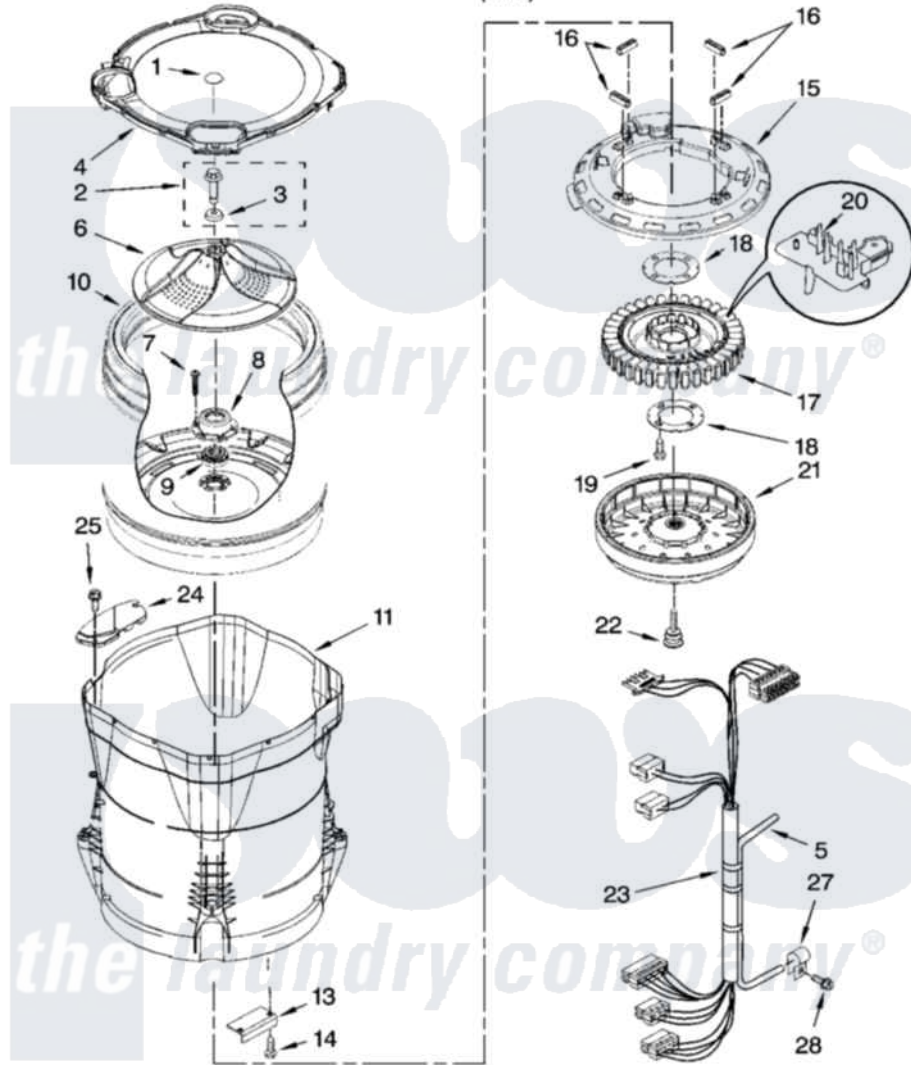

Whirlpool WTW6400SW2 03 - MOTOR, BASKET AND TUB PARTS

MOTOR, BASKET AND TUB PARTS

For Model: WTW6400SW2
(White)

W10119754

5

Whirlpool [Residential Whirlpool WTW6400SW2 Washer Parts](#) Parts Diagram 03 - MOTOR, BASKET AND TUB PARTS
Click on the part number to view part

Item	Original Part Number	Replaced By	Status	Part Description
1	W10106600			Cap, Impeller
2	W10076270			Screw And Washer Assembly
3	W10076260			Washer
4	W10108430	W10130807		Tub Ring
5	8572540	353244		Hose, Pressure Switch
6	W10076230	W10141017		Impeller
7	8533953			Screw, 8-16 X 1.000
8	W10118114	280145		Hub
9	8545953	280145		Hub
10	W10118182	W10296143		Basket
11	8572660	W10193886		Tub-Outer
13	8542674			Weight, Tub Counterbalance
14	W10004910			Screw, 12-16 X 1-1/4
15	8557839	W10137698		Shield, Drive Motor
16	8565172	280142		Tube
17	8565170	W10419333		Stator, Motor

18	8557836		Plate, Stator
19	W10076010	8534042	Screw, 1/4-20 X .968
20	8565188	W10183157	Kit
21	8565177	280146	Rotor
22	BLANK	Not Available	Bolt, Rotor Assembly Non-Serviceable (Supplied W/Rotor)
23	W10058730	W10183157	Kit
24	8566197	W10222008	Filter, Dual Pump Hood
25	8533928		Screw, 8-18 X 3/4
27	W10005430		Clamp, Pressure Hose Retainer
28	8533957		Screw, 10-16 X 1/2