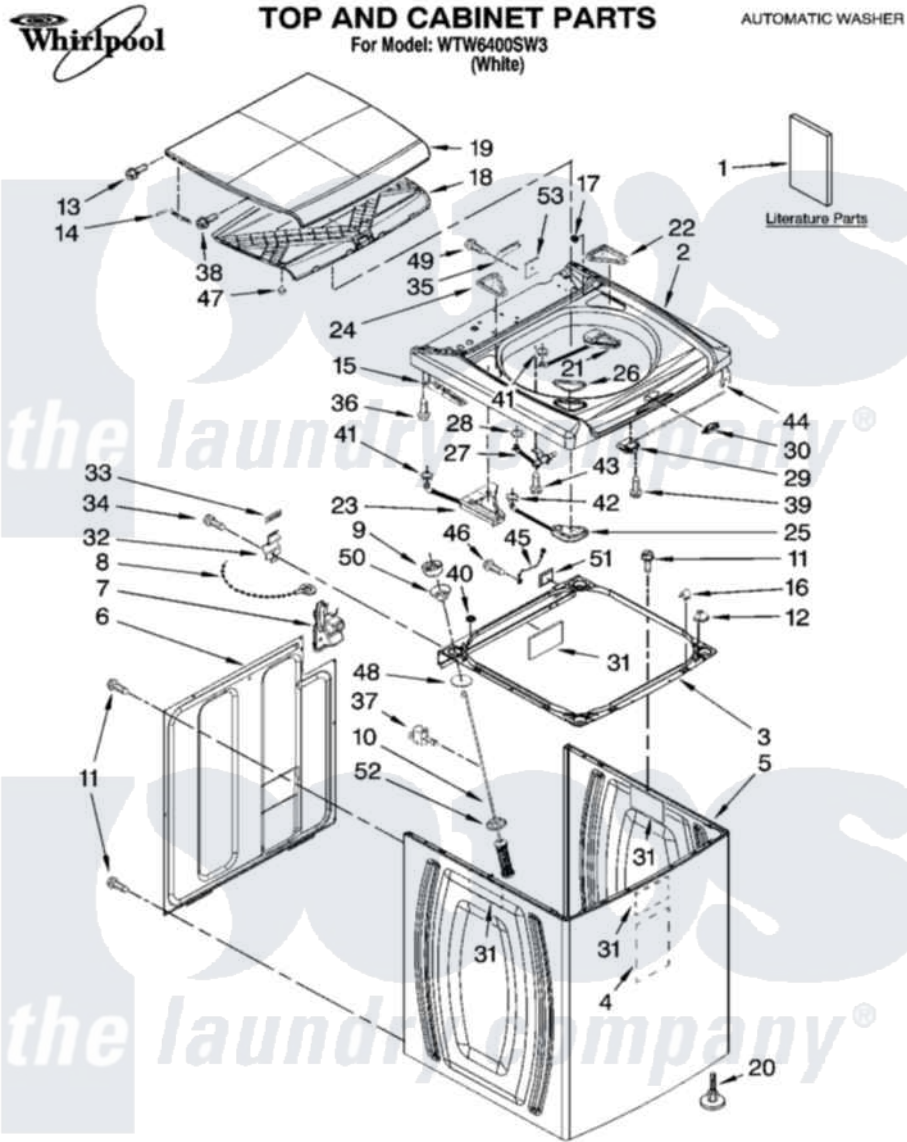

Whirlpool WTW6400SW3 01 - TOP AND CABINET PARTS

9-08 Litho in U.S.A. (drd)(mek)

1

Part No. W10172461 Rev. C

Whirlpool Residential Whirlpool WTW6400SW3 Washer Parts Parts Diagram 01 - TOP AND CABINET PARTS
 Click on the part number to view part

Item	Original Part Number	Replaced By	Status	Part Description
1	W10113000		Not Available	Use & Care Guide
"	W10026634		Not Available	Tech Sheet
"	W10150640		Not Available	Quick Start Guide
"	8577781		Not Available	Wiring Diagram
"	W10165664		Not Available	Energy Guide
2	8565314			Top
3	W10162416	W10180912		Frame
4	8576784			Sound Absorber, Cabinet
5	8566156	W10069980		Cabinet
6	8566090			Panel, Rear
7	W10160572			Retainer, Drain Hose Storage
8	W10155270			Cable Tie
9	W10111536	W10198919		Kit
10	8566146	W10189077		Suspension
11	1157158	489069		Xxscrew, 10-12 X 1/2
12	W10042120			Locator, Top