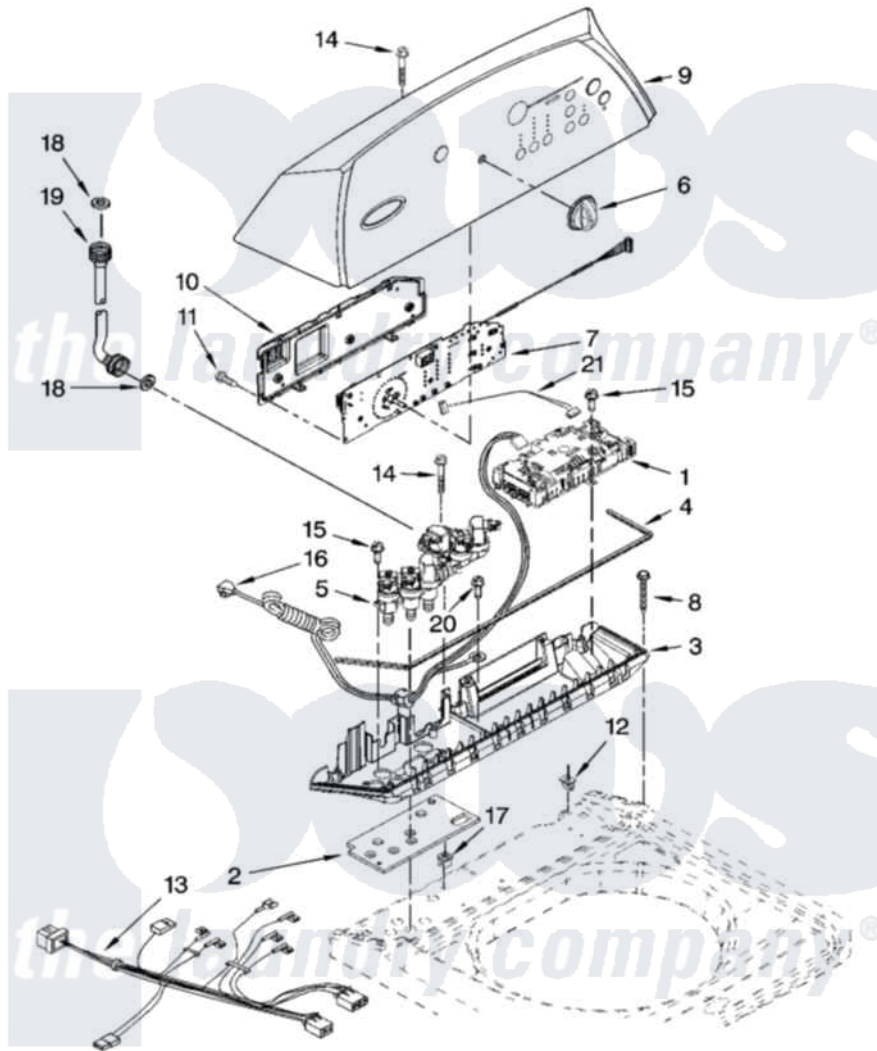

Whirlpool WTW6400SW3 02 - CONTROL PANEL PARTS

CONTROL PANEL PARTS

For Model: WTW6400SW3
(White)

W10172461

3

Whirlpool [Residential Whirlpool WTW6400SW3 Washer Parts](#) Parts Diagram 02 - CONTROL PANEL PARTS
Click on the part number to view part

Item	Original Part Number	Replaced By	Status	Part Description
1	W10188476	W10189966		Control-Elec
2	W10130502			Gasket, Valve Tray
3	8565304			Tray Assembly, Console
4	8565259			Gasket, Console/Tray
5	W10128457	W10364988		Valve
6	8574957			Knob, Assembly
7	8564291			User Interface
8	W10004990			Screw, 6-20 X 1.2
9	W10070050			Console
10	8564265			Cover, Rear- User Interface
11	W10003770			Screw, 6-19 X 1/2
12	W10022060			Nut, Push-In
13	W10128687			Harness, Upper
14	8565324			Screw, 10-16 X 1.75
15	8281136			Screw, 10-16 X 3/4
16	3407203			Cord Assembly, Power

17	98460		Nut, Push-In
18	3976300	16123	Washer Inlet-Hose Miscellaneous Parts Must be Ordered Separately.
19	W10194208	89503	Hose-Inlet
"	8571378	89503	Hose-Inlet
20	3351614		Screw, Gearcase Cover Mounting
21	3407187		Harness, Thermistor