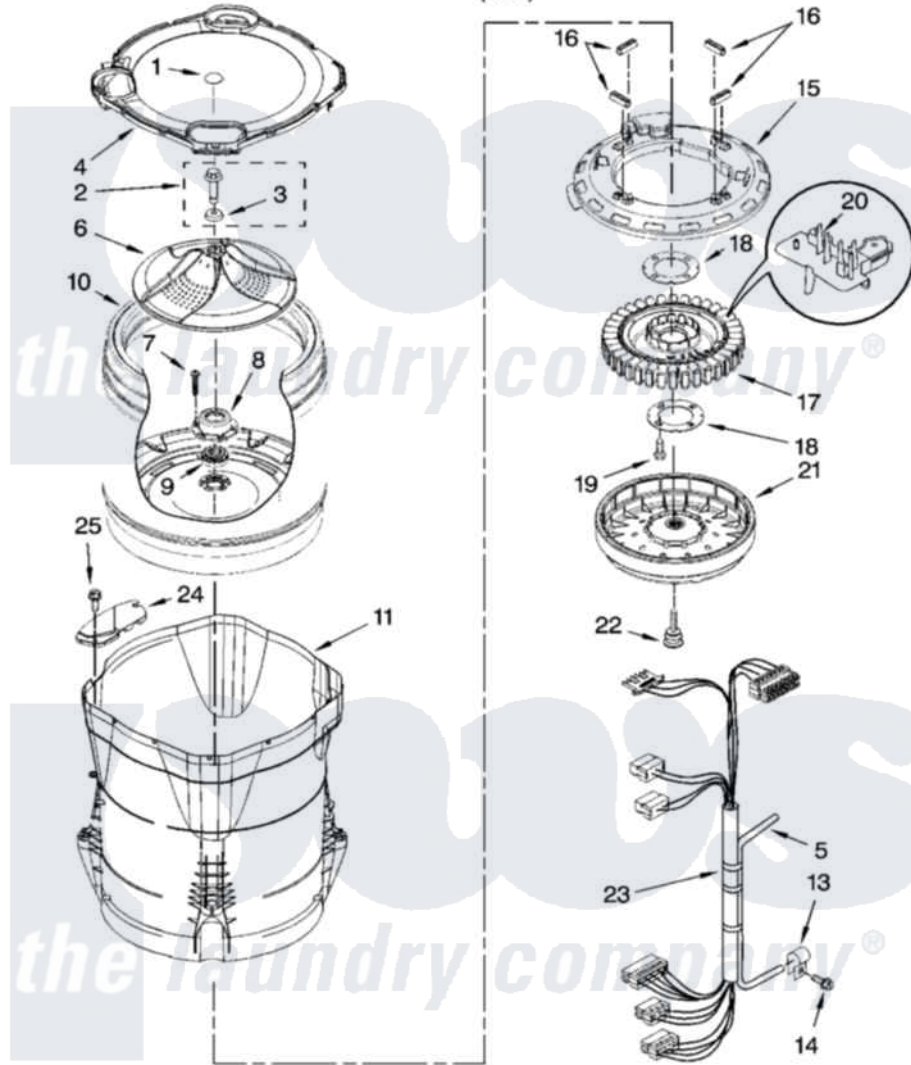

Whirlpool WTW6400SW3 03 - MOTOR, BASKET AND TUB PARTS

MOTOR, BASKET AND TUB PARTS

For Model: WTW6400SW3
(White)

W10172461

5

Whirlpool [Residential Whirlpool WTW6400SW3 Washer Parts](#) Parts Diagram 03 - MOTOR, BASKET AND TUB PARTS
Click on the part number to view part

Item	Original Part Number	Replaced By	Status	Part Description
1	W10106600			Cap, Impeller
2	W10076270			Screw And Washer Assembly
3	W10076260			Washer
4	W10130807			Tub Ring
5	8572540	353244		Hose, Pressure Switch
6	W10141017			Impeller
7	8533953			Screw, 8-16 X 1.000
8	W10118114	280145		Hub
9	8545953	280145		Hub
10	W10118182	W10296143		Basket
11	W10128830	W10193886		Tub-Outer
13	W10005430			Clamp, Pressure Hose Retainer
14	8533957			Screw, 10-16 X 1/2
15	W10137698			Shield, Drive Motor
16	8565172	280142		Tube
17	8565170	W10419333		Stator, Motor

18	8557836		Plate, Stator
19	8534042		Screw, 1/4-20 X .968
20	W10137685	W10178988	Rps Assembly
21	8565177	280146	Rotor
22	BLANK	Not Available	Bolt, Rotor Assembly Non-Serviceable (Supplied W/Rotor)
23	W10137697		Harness, Lower
24	8566197	W10222008	Filter, Dual Pump Hood
25	8533928		Screw, 8-18 X 3/4