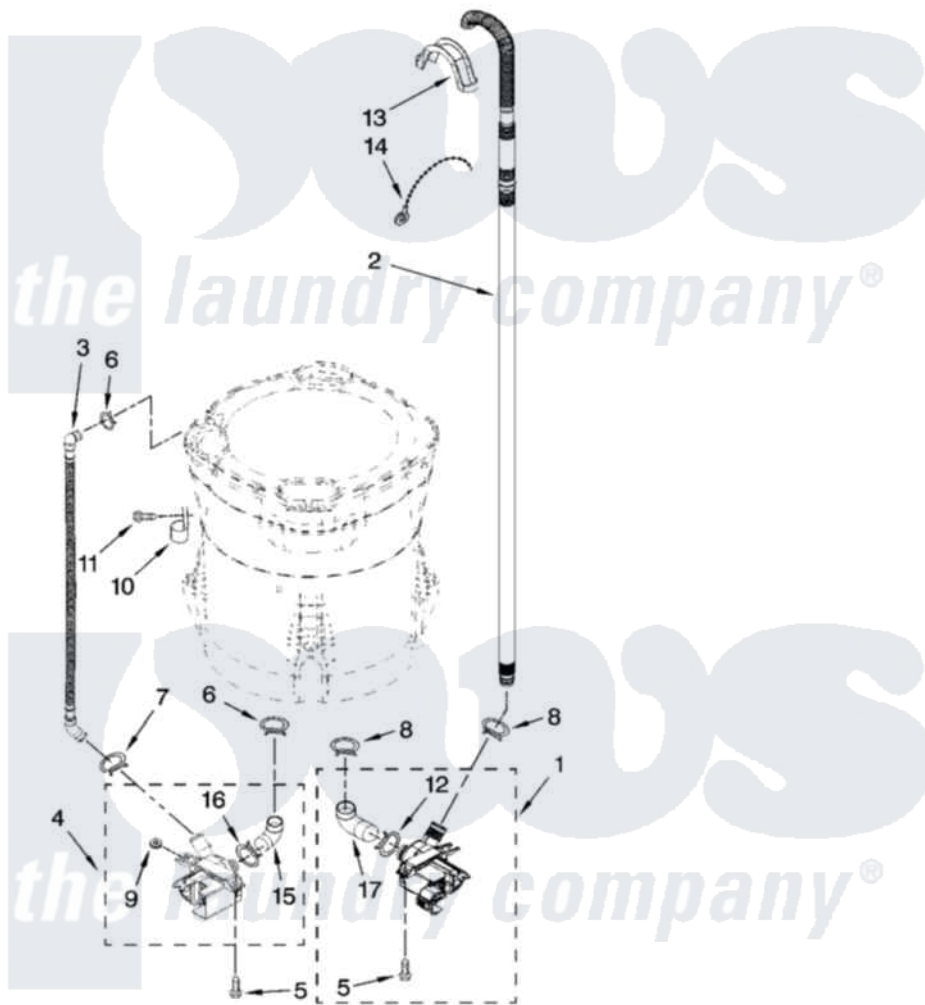

**Whirlpool WTW6400SW3 04 - PUMP PARTS, OPTIONAL PARTS (NOT INCLUDED)**

**PUMP PARTS**  
For Model: WTW6400SW3  
(White)

W10172461

7

Whirlpool [Residential Whirlpool WTW6400SW3 Washer Parts](#) Parts Diagram 04 - PUMP PARTS, OPTIONAL PARTS (NOT INCLUDED)

[Click on the part number to view part](#)

Item	Original Part Number	Replaced By	Status	Part Description
1	W10155921	<a href="#">W10217134</a>		Pump-Water
2	W10128765	<a href="#">280190</a>		Hose
3	<a href="#">8543774</a>			Hose, Recirc
4	W10049400	<a href="#">W10233462</a>		Pump-Water
5	<a href="#">W10004910</a>			Screw, 12-16 X 1-1/4
6	370449	<a href="#">285655</a>		Clamp, Hose
7	<a href="#">8269146</a>			Clamp, Hose
8	8317496	<a href="#">285655</a>		Clamp, Hose
9	8182771	<a href="#">280155</a>		Grommet
10	<a href="#">8534021</a>			Clamp, Recirc Hose Retainer
11	8533943	<a href="#">W10109200</a>		Screw, Baffle Mounting
12	8182768	<a href="#">285655</a>		Clamp, Hose
13	<a href="#">8576642</a>			Retainer, Drain Hose
14	3347868	<a href="#">W10339879</a>		Tie, Cable
15	<a href="#">8182769</a>			Hose, Recirc Pump