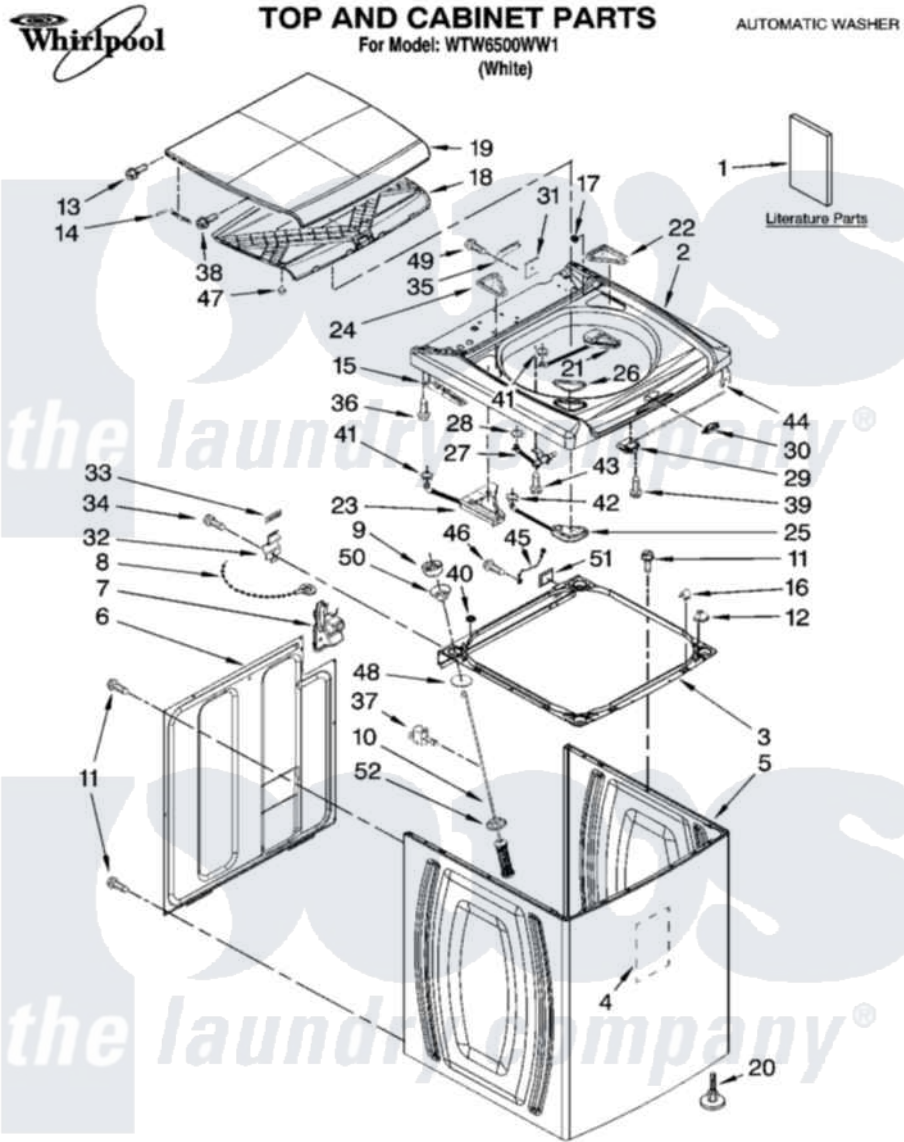

Whirlpool WTW6500WW1 01 - TOP AND CABINET PARTS

2-09 Litho in U.S.A. (dtd) (psw)

1

Part No. W10233158 Rev. A

Whirlpool [Residential Whirlpool WTW6500WW1 Washer Parts](#) Parts Diagram 01 - TOP AND CABINET PARTS
 Click on the part number to view part

Item	Original Part Number	Replaced By	Status	Part Description
1	W10240438		Not Available	Installation Instructions (English/French)
"	W10240439		Not Available	Installation Instructions (Spanish)
"	W10240440			Use And Care Guide
"	W10240441		Not Available	Use & Care Guide (Spanish)
"	W10026634		Not Available	Tech Sheet
"	W10026652		Not Available	Improved Wash Performance Sheet (English/French)
"	W10178406		Not Available	Improved Wash Performance Sheet (Spanish)
"	8577781		Not Available	Wiring Diagram
"	W10062896		Not Available	Energy Guide
2	8565314			Top
3	W10162416	W10180912		Frame
4	8576784			Sound Absorber, Cabinet
5	8566156	W10069980		Cabinet
6	8566090			Panel, Rear