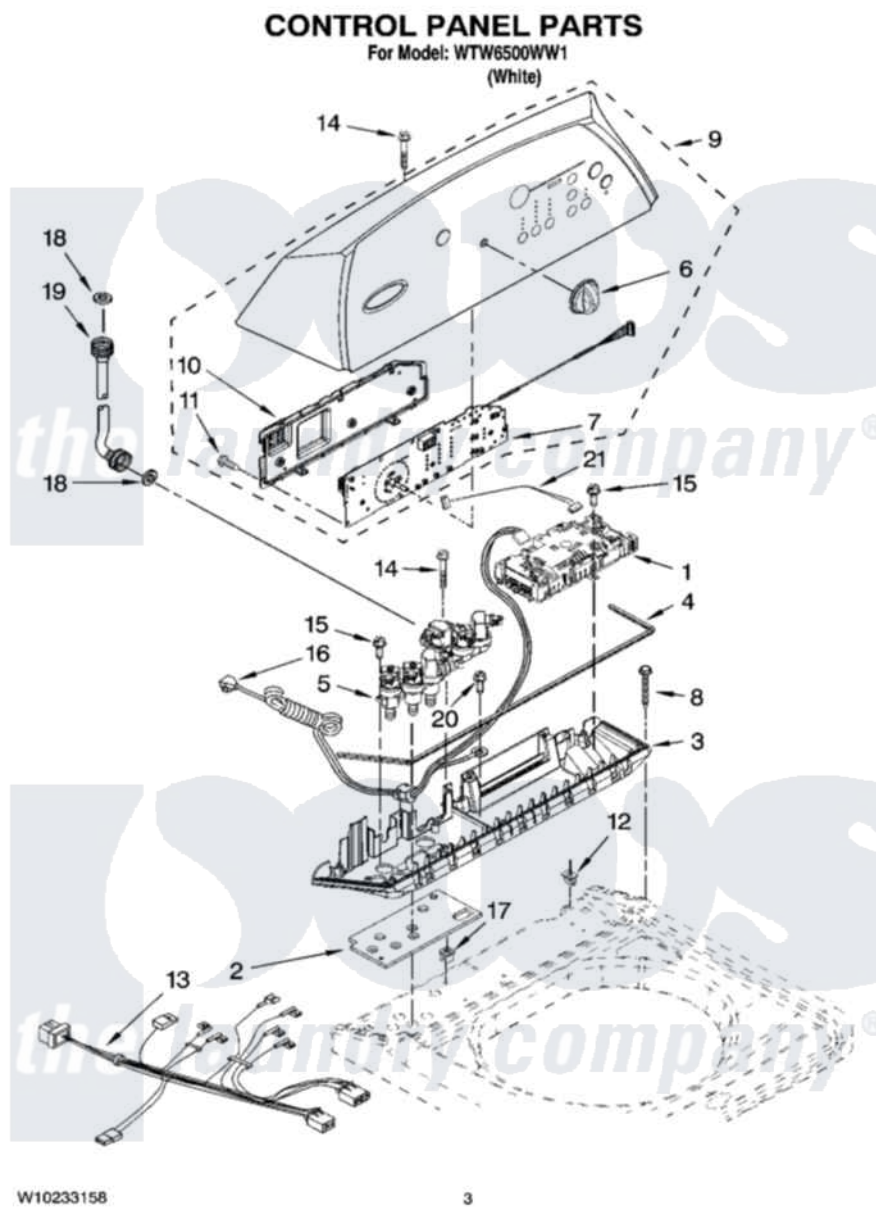

Whirlpool WTW6500WW1 02 - CONTROL PANEL PARTS

Whirlpool [Residential Whirlpool WTW6500WW1 Washer Parts](#) Parts Diagram 02 - CONTROL PANEL PARTS
Click on the part number to view part

Item	Original Part Number	Replaced By	Status	Part Description
1	W10249237			Control Unit Assembly, Machine And Motor
2	W10130502			Gasket, Valve Tray
3	8565304			Tray Assembly, Console
4	8565259			Gasket, Console/Tray
5	W10128457	W10364988		Valve
6	8574957			Knob, Assembly
7	W10249219			User Interface
8	W10004990			Screw, 6-20 X 1.2
9	W10200837			Console
10	8564265			Cover, Rear- User Interface
11	W10003770			Screw, 6-19 X 1/2
12	W10022060			Nut, Push-In
13	W10128687			Harness, Upper
14	8565324			Screw, 10-16 X 1.75
15	8281136			Screw, 10-16 X 3/4
16	3407203			Cord Assembly, Power

17	98460		Nut, Push-In
18	W10242307	16123	Washer Inlet-Hose Miscellaneous Parts Must be Ordered Separately.
19	W10194208	89503	Hose-Inlet
"	8571378	89503	Hose-Inlet
20	3351614		Screw, Gearcase Cover Mounting
21	3407187		Harness, Thermistor