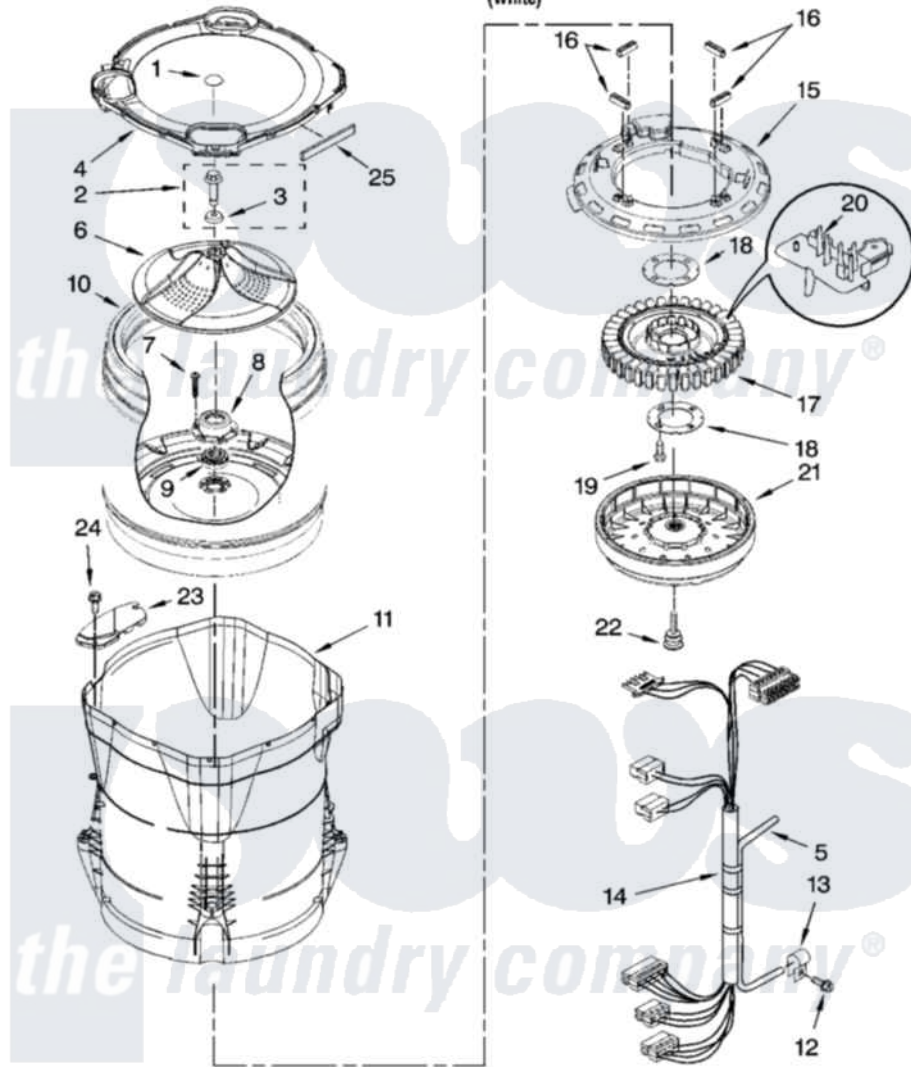

Whirlpool WTW6500WW1 03 - MOTOR, BASKET AND TUB PARTS

MOTOR, BASKET AND TUB PARTS

For Model: WTW6500WW1

(White)

W10233158

5

Whirlpool [Residential Whirlpool WTW6500WW1 Washer Parts](#) Parts Diagram 03 - MOTOR, BASKET AND TUB PARTS
 Click on the part number to view part

Item	Original Part Number	Replaced By	Status	Part Description
1	W10106600			Cap, Impeller
2	W10076270			Screw And Washer Assembly
3	W10076260			Washer
4	W10242338			Tub Ring
5	8572540	353244		Hose, Pressure Switch
6	W10141017			Impeller
7	8533953			Screw, 8-16 X 1.000
8	W10118114	280145		Hub
9	8545953	280145		Hub
10	W10118182	W10296143		Basket
11	W10128830	W10193886		Tub-Outer
12	8533957			Screw, 10-16 X 1/2
13	W10005430			Clamp, Pressure Hose Retainer
14	W10137697			Harness, Lower
15	W10137698			Shield, Drive Motor
16	8565172	280142		Tube

17	8565170	W10419333	Stator, Motor
18	8557836		Plate, Stator
19	8534042		Screw, 1/4-20 X .968
20	W10137685	W10178988	Rps Assembly
21	8565177	280146	Rotor
22	BLANK	Not Available	Bolt, Rotor Assembly Non-Serviceable (Supplied W/Rotor)
23	W10222008		Filter, Dual Pump Hood
24	8533928		Screw, 8-18 X 3/4
25	W10205824		Absorber, Impact