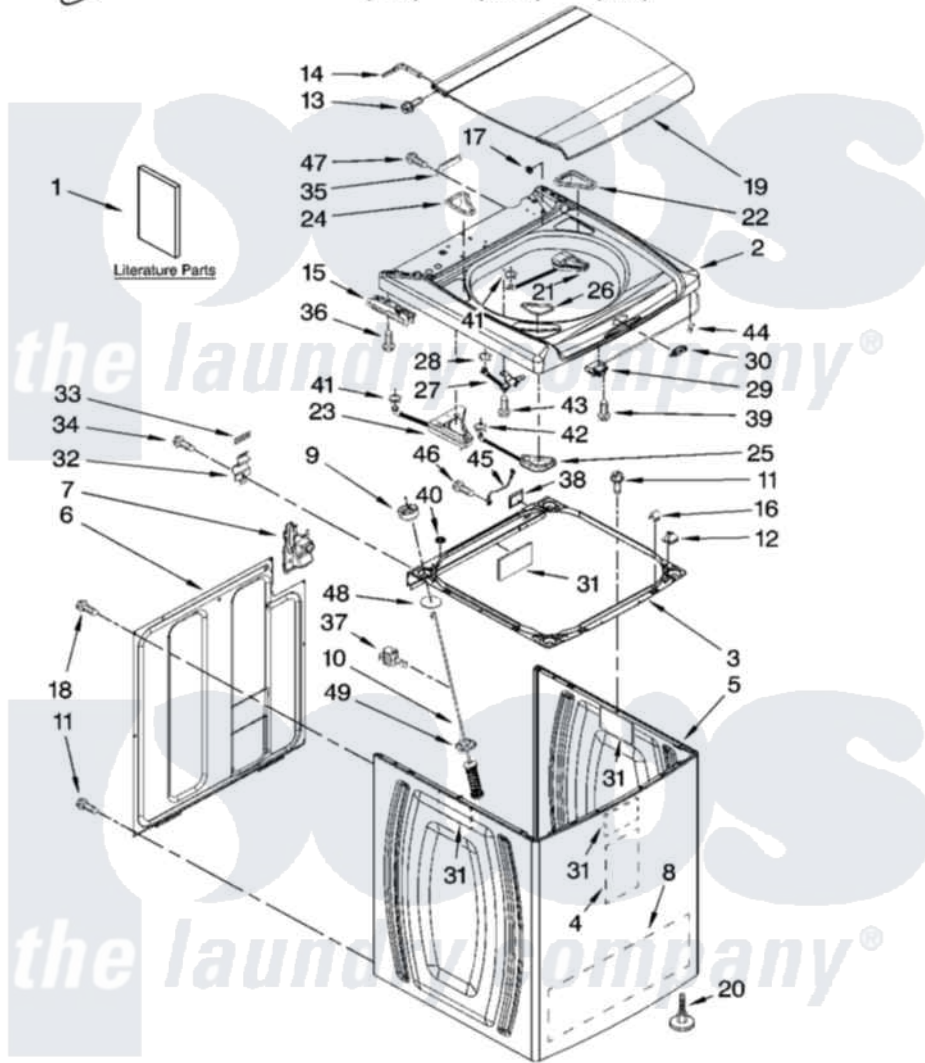

Whirlpool WTW6600SB1 01 - TOP AND CABINET PARTS

TOP AND CABINET PARTS

For Models: WTW6600SW1, WTW6600SG1, WTW6600SB1
(White) (Biscuit) (Black)

AUTOMATIC WASHER

2-07 Printed in U.S.A. (drd)

1

Part No. W10114870 Rev. A

[Whirlpool Residential Whirlpool WTW6600SB1 Washer Parts](#) Parts Diagram 01 - TOP AND CABINET PARTS
Click on the part number to view part

Item	Original Part Number	Replaced By	Status	Part Description
1	W10106470		Not Available	Use & Care Guide
"	W10026571			Tech Sheet
"	W10106480		Not Available	Quick Start Guide
"	8577781		Not Available	Wiring Diagram
"	W10107030		Not Available	Energy Guide
2	8565311	8565314		Top
"	8565312	8565315		Top
"	W10053420	W10211838		Top
3	W10114656	W10180912		Frame
4	8576784			Sound Absorber, Cabinet
5	8566156	W10069980		Cabinet
"	8566157	W10069990		Cabinet
"	W10050330	W10070000		Cabinet
6	8566090			Panel, Rear
7	8543781	W10160572		Retainer, Drain Hose Storage
8	8578225			Absorber - Sound, Cabinet Front

39	8281136		Screw, 10-16 X 3/4
40	8576476		Spacer, Rear
41	370451	596669	Clamp, Manifold
42	371503	596669	Clamp, Manifold
43	3400061		Screw, Dispenser Housing Mounting
44	90016		Clip, Pressure Switch Hose
45	8281736	3184020	Wire
46	3400076		Screw, Bracket Mounting
47	3390647	488729	Screw
48	8577896		Washer, Suspension Umbrella
49	8564017		Cup, Suspension