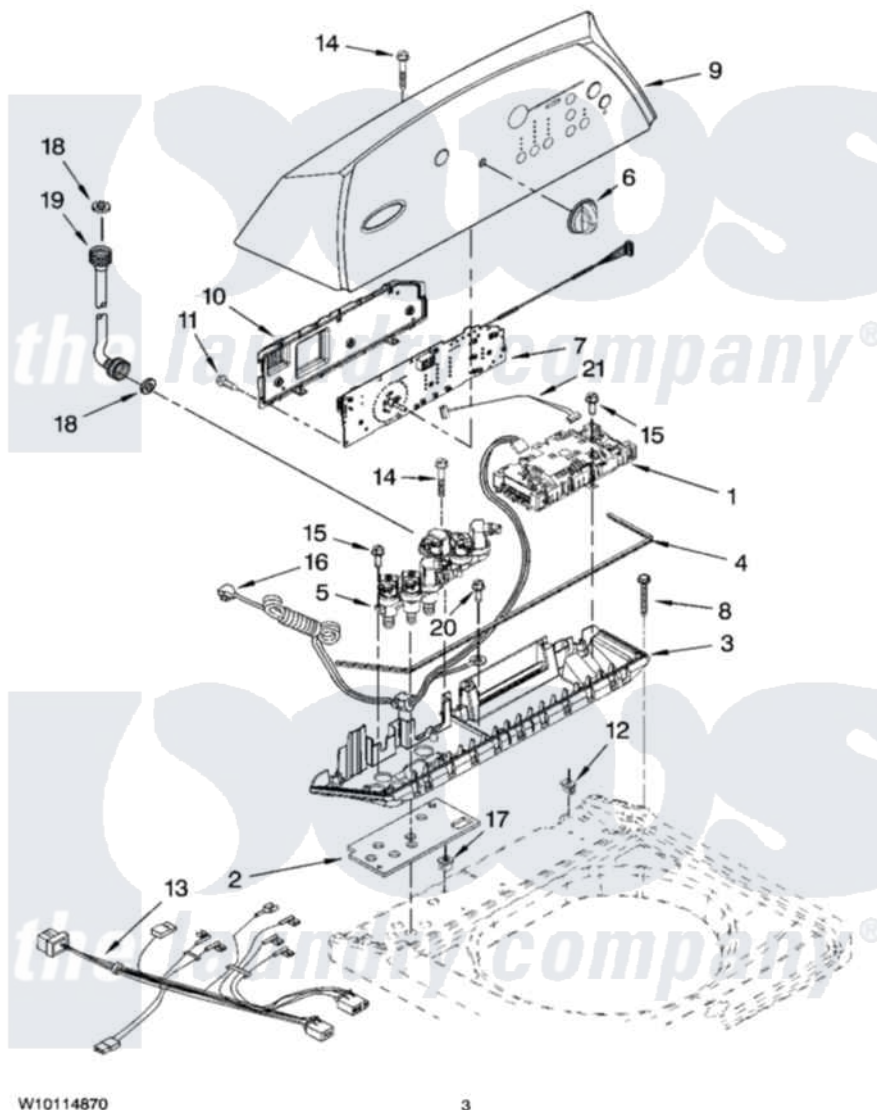

Whirlpool WTW6600SB1 02 - CONTROL PANEL PARTS

CONTROL PANEL PARTS

For Models: WTW6600SW1, WTW6600SG1, WTW6600SB1
(White) (Biscuit) (Black)

Whirlpool [Residential Whirlpool WTW6600SB1 Washer Parts](#) Parts Diagram 02 - CONTROL PANEL PARTS
Click on the part number to view part

Item	Original Part Number	Replaced By	Status	Part Description
1	W10112112	W10189966		Control-Elec
2	8565260	W10130502		Gasket, Valve Tray
3	8565304			Tray Assembly, Console
"	8565306			Tray Assembly, Console
"	8565305			Tray Assembly, Console
4	8565259			Gasket, Console/Tray
5	W10059320	W10372095		Valve
6	8574957			Knob, Assembly
"	8574958			Knob, Assembly
"	8574959			Knob, Assembly
7	8564290			User Interface
8	W10004990			Screw, 6-20 X 1.2
9	W10070060			Console
"	W10070070			Console
"	W10070080			Console
10	8564265			Cover, Rear- User Interface

11	W10003770		Screw, 6-19 X 1/2
12	W10022060		Nut, Push-In
13	W10045100	W10372095	Valve
14	8565324		Screw, 10-16 X 1.75
15	8281136		Screw, 10-16 X 3/4
16	3407203		Cord Assembly, Power
17	98460		Nut, Push-In
18	3976300	16123	Washer Inlet-Hose Miscellaneous Parts Must be Ordered Separately.
19	8571377	89503	Hose-Inlet
"	8571378	89503	Hose-Inlet
20	488649		Screw, Power Cord Ground
21	3407187		Harness, Thermistor