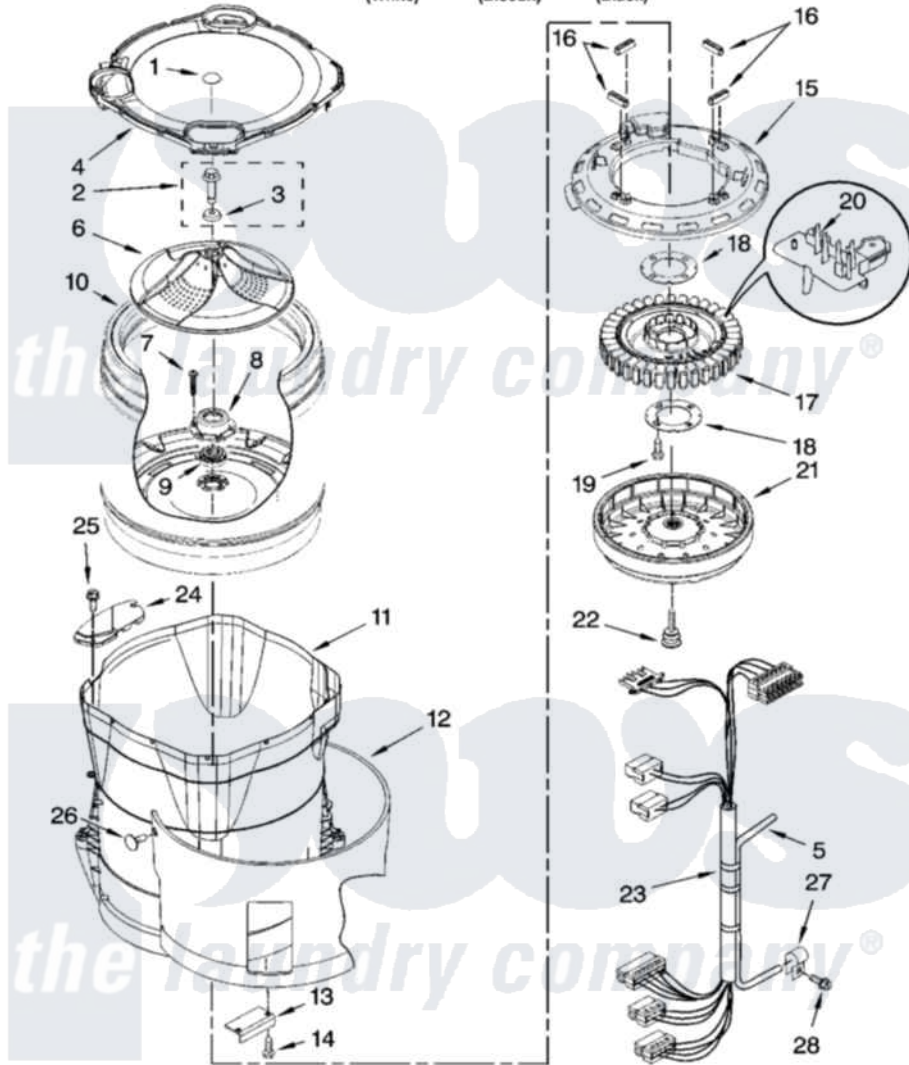

# Whirlpool WTW6600SB1 03 - MOTOR, BASKET AND TUB PARTS

## MOTOR, BASKET AND TUB PARTS

For Models: WTW6600SW1, WTW6600SG1, WTW6600SB1

(White)

(Biscuit)

(Black)

W10114870

5

Whirlpool [Residential Whirlpool WTW6600SB1 Washer Parts](#) Parts Diagram 03 - MOTOR, BASKET AND TUB PARTS

[Click on the part number to view part](#)

Item	Original Part Number	Replaced By	Status	Part Description
1	<a href="#">W10106600</a>			Cap, Impeller
2	<a href="#">W10076270</a>			Screw And Washer Assembly
3	<a href="#">W10076260</a>			Washer
4	W10108430	<a href="#">W10130807</a>		Tub Ring
5	8572540	<a href="#">353244</a>		Hose, Pressure Switch
6	W10076230	<a href="#">W10141017</a>		Impeller
7	<a href="#">8533953</a>			Screw, 8-16 X 1.000
8	8545948	<a href="#">280145</a>		Hub
9	8545953	<a href="#">280145</a>		Hub
10	8557267	<a href="#">W10296143</a>		Basket
11	8572660	<a href="#">W10193886</a>		Tub-Outer
12	8546680		Not Available	Wrap, Tub
13	<a href="#">8542674</a>			Weight, Tub Counterbalance
14	<a href="#">W10004910</a>			Screw, 12-16 X 1-1/4
15	8557839	<a href="#">W10137698</a>		Shield, Drive Motor
16	8565172	<a href="#">280142</a>		Tube

17	8565170	<a href="#">W10419333</a>	Stator, Motor
18	<a href="#">8557836</a>		Plate, Stator
19	W10076010	<a href="#">8534042</a>	Screw, 1/4-20 X .968
20	8565188	<a href="#">W10183157</a>	Kit
21	8565177	<a href="#">280146</a>	Rotor
22	BLANK	Not Available	Bolt, Rotor Assembly Non-Serviceable (Supplied W/Rotor)
23	W10058730	<a href="#">W10183157</a>	Kit
24	8566197	<a href="#">W10222008</a>	Filter, Dual Pump Hood
25	<a href="#">8533928</a>		Screw, 8-18 X 3/4
26	<a href="#">8533987</a>		Retainer, Push-In
27	<a href="#">W10005430</a>		Clamp, Pressure Hose Retainer
28	<a href="#">8533957</a>		Screw, 10-16 X 1/2