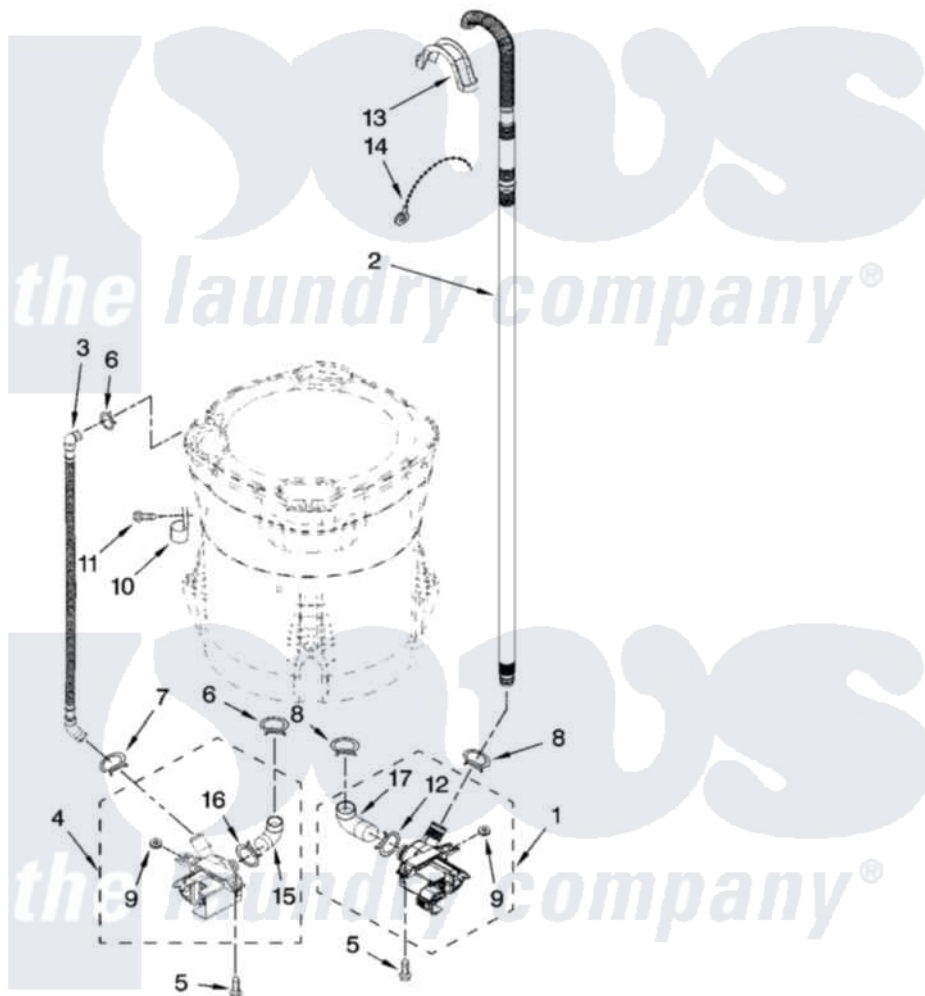

Whirlpool WTW6600SB1 04 - PUMP PARTS, OPTIONAL PARTS (NOT INCLUDED)

PUMP PARTS

For Models: WTW6600SW1, WTW6600SG1, WTW6600SB1
(White) (Biscuit) (Black)

W10114870

7

Whirlpool [Residential Whirlpool WTW6600SB1 Washer Parts](#) Parts Diagram 04 - PUMP PARTS, OPTIONAL PARTS (NOT INCLUDED)

[Click on the part number to view part](#)

Item	Original Part Number	Replaced By	Status	Part Description
1	W10049390	W10217134		Pump-Water
2	8571715	280190		Hose
3	8543774			Hose, Recirc
4	W10049400	W10233462		Pump-Water
5	8534063	W10004910		Screw, 12-16 X 1-1/4
6	370449	285655		Clamp, Hose
7	8269146			Clamp, Hose
8	8317496	285655		Clamp, Hose
9	8182771	280155		Grommet
10	8534021			Clamp, Recirc Hose Retainer
11	8533943	W10109200		Screw, Baffle Mounting
12	8182768	285655		Clamp, Hose
13	8576642			Retainer, Drain Hose
14	3347868	W10339879		Tie, Cable
15	8182769			Hose, Recirc Pump

16	8182770	3367052	Clamp, Hose
17	8182767		Hose, Drain Pump
	72017		Paint, Touch-Up
"	4392899		Paint, Touch-Up
"	72032		Paint, Touch-Up
"	350938		Paint, Pressurized Spray B
"	350930		Paint, Pressurized Spray B
"	4392901		Paint, Pressurized Spray
"	786020	Not Available	PAINT, PRESSURIZED SPRAY (12 oz.) (Black)
"	799344		Paint, Touch-Up)
"	4392900		Paint, Bulk)
"	786032		Refinishing Material
"	BLANK	Not Available	WATER SYSTEM PARTS
"	285442		Water System Parts
"	285321		Water System Parts
"	285320		Water System Parts
"	367031		Water System Parts
"	BLANK	Not Available	SEALER
"	285195		Sealer Sealer, Gasket
"	BLANK	Not Available	COUPLING
"	384496		Coupling, Hose Extension Kit