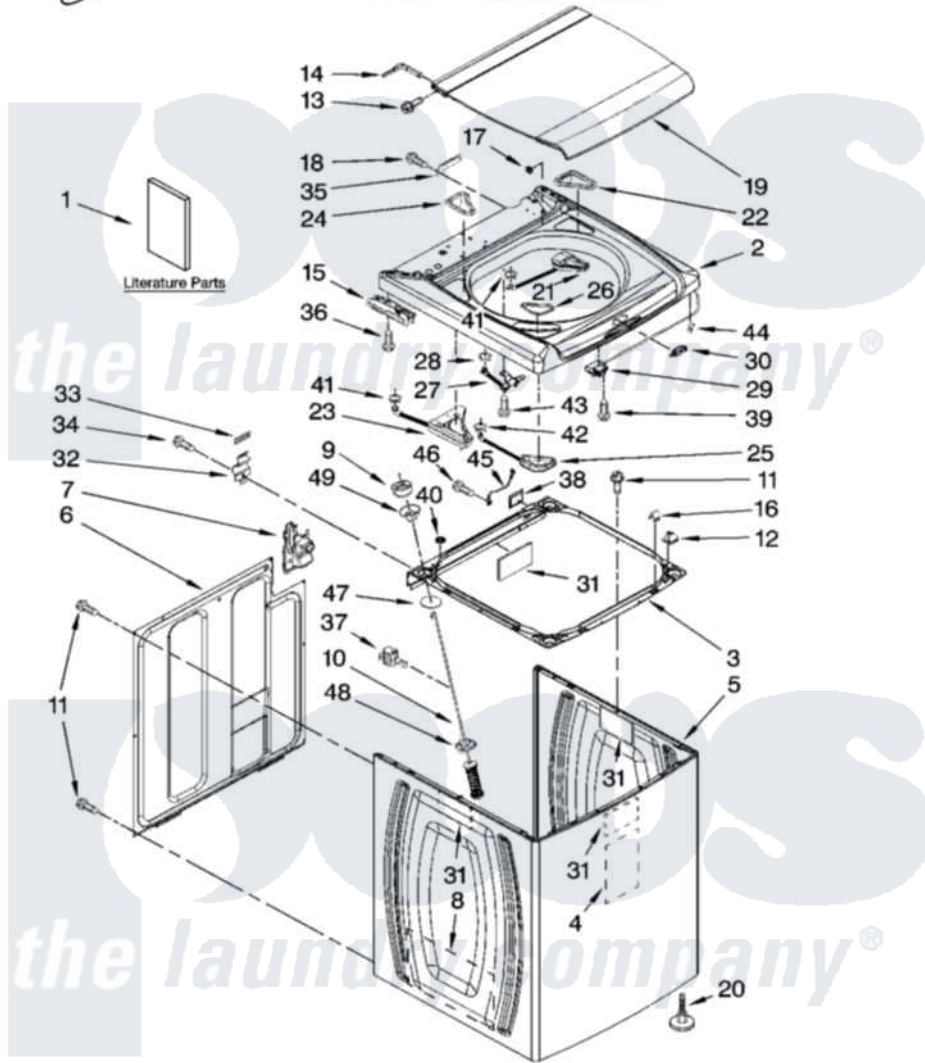

# Whirlpool WTW6600SB3 01 - TOP AND CABINET PARTS

## TOP AND CABINET PARTS

For Models: WTW6600SW3, WTW6600SG3, WTW6600SB3  
(White) (Biscuit) (Black)

AUTOMATIC WASHER

1-08 Printed in U.S.A. (drd)

1

Part No. W10172465 Rev. B

[Whirlpool Residential Whirlpool WTW6600SB3 Washer Parts](#) Parts Diagram 01 - TOP AND CABINET PARTS

[Click on the part number to view part](#)

Item	Original Part Number	Replaced By	Status	Part Description
1	W10113000		Not Available	Use & Care Guide
"	<a href="#">W10026571</a>			Tech Sheet
"	W10106480		Not Available	Quick Start Guide
"	8577781		Not Available	Wiring Diagram
"	W10165664		Not Available	Energy Guide
2	<a href="#">8565314</a>			Top
"	<a href="#">8565315</a>			Top
"	W10053420	<a href="#">W10211838</a>		Top
3	W10162416	<a href="#">W10180912</a>		Frame
4	<a href="#">8576784</a>			Sound Absorber, Cabinet
5	8566156	<a href="#">W10069980</a>		Cabinet
"	8566157	<a href="#">W10069990</a>		Cabinet
"	W10050330	<a href="#">W10070000</a>		Cabinet
6	<a href="#">8566090</a>			Panel, Rear
7	<a href="#">W10160572</a>			Retainer, Drain Hose Storage
8	<a href="#">3976348</a>			Absorber, Sound