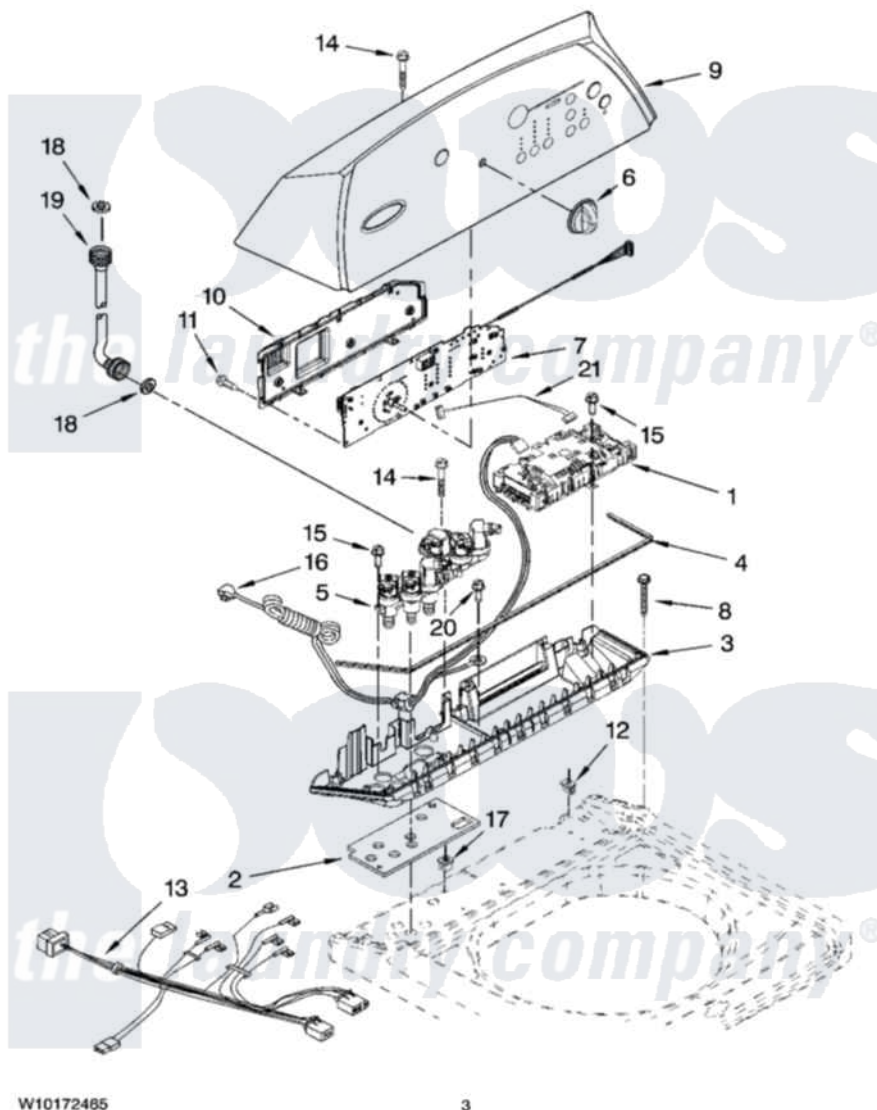

Whirlpool WTW6600SB3 02 - CONTROL PANEL PARTS

CONTROL PANEL PARTS

For Models: WTW6600SW3 (White), WTW6600SG3 (Biscuit), WTW6600SB3 (Black)

Whirlpool Residential Whirlpool WTW6600SB3 Washer Parts Parts Diagram 02 - CONTROL PANEL PARTS
 Click on the part number to view part

Item	Original Part Number	Replaced By	Status	Part Description
1	W10155109	W10189966		Control-Elec
2	W10130502			Gasket, Valve Tray
3	8565304			Tray Assembly, Console
"	8565306			Tray Assembly, Console
"	8565305			Tray Assembly, Console
4	8565259			Gasket, Console/Tray
5	W10128457	W10364988		Valve
6	8574957			Knob, Assembly
"	8574958			Knob, Assembly
"	8574959			Knob, Assembly
7	8564290			User Interface
8	W10004990			Screw, 6-20 X 1.2
9	W10070060			Console
"	W10070070			Console
"	W10070080			Console
10	8564265			Cover, Rear- User Interface

11	W10003770		Screw, 6-19 X 1/2
12	W10022060		Nut, Push-In
13	W10128687		Harness, Upper
14	8565324		Screw, 10-16 X 1.75
15	8281136		Screw, 10-16 X 3/4
16	3407203		Cord Assembly, Power
17	98460		Nut, Push-In
18	3976300	16123	Washer Inlet-Hose Miscellaneous Parts Must be Ordered Separately.
19	8571377	89503	Hose-Inlet
"	8571378	89503	Hose-Inlet
20	3351614		Screw, Gearcase Cover Mounting
21	3407187		Harness, Thermistor