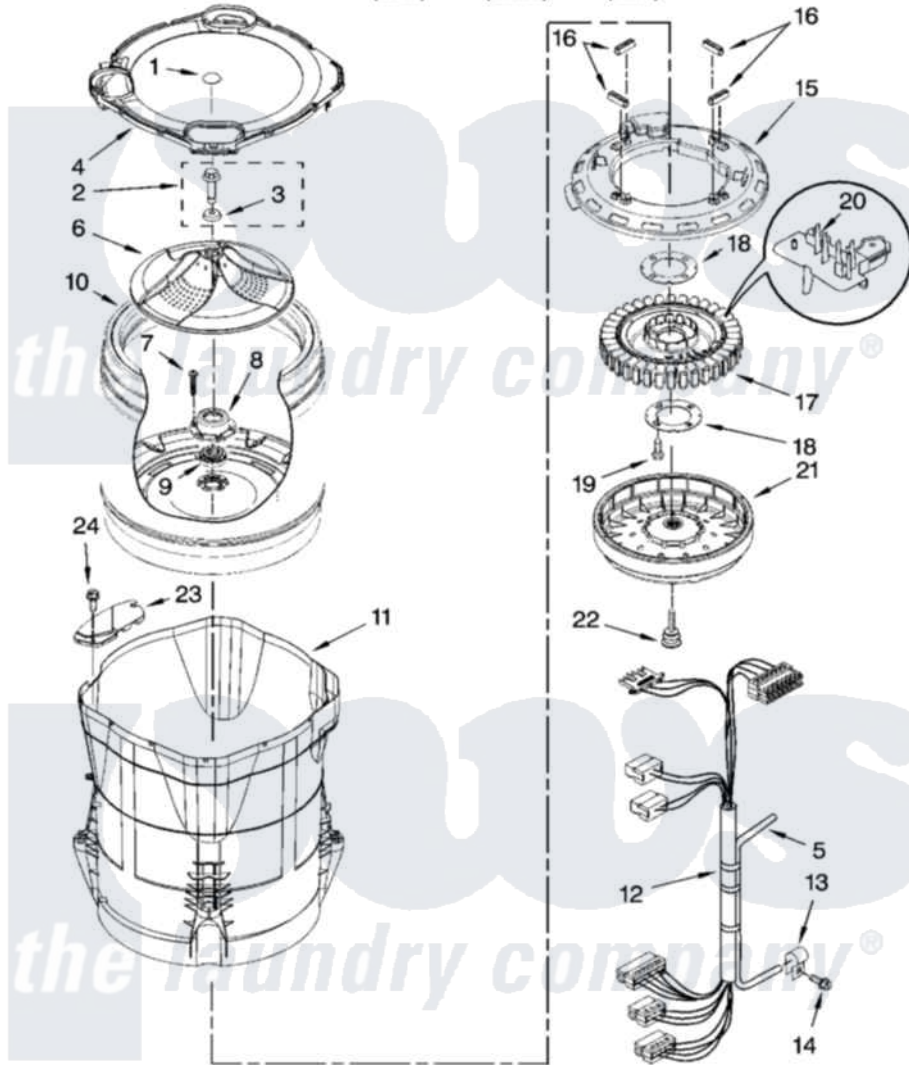

Whirlpool WTW6600SB3 03 - MOTOR, BASKET AND TUB PARTS

MOTOR, BASKET AND TUB PARTS

For Models: WTW6600SW3, WTW6600SG3, WTW6600SB3
(White) (Biscuit) (Black)

W10172485

5

Whirlpool [Residential Whirlpool WTW6600SB3 Washer Parts](#) Parts Diagram 03 - MOTOR, BASKET AND TUB PARTS

[Click on the part number to view part](#)

Item	Original Part Number	Replaced By	Status	Part Description
1	W10106600			Cap, Impeller
2	W10076270			Screw And Washer Assembly
3	W10076260			Washer
4	W10130807			Tub Ring
5	8572540	353244		Hose, Pressure Switch
6	W10141017			Impeller
7	8533953			Screw, 8-16 X 1.000
8	W10118114	280145		Hub
9	8545953	280145		Hub
10	W10118182	W10296143		Basket
11	8572660	W10193886		Tub-Outer
12	W10137697			Harness, Lower
13	W10005430			Clamp, Pressure Hose Retainer
14	8533957			Screw, 10-16 X 1/2
15	W10137698			Shield, Drive Motor
16	8565172	280142		Tube

17	8565170	W10419333	Stator, Motor
18	8557836		Plate, Stator
19	8534042		Screw, 1/4-20 X .968
20	W10137685	W10178988	Rps Assembly
21	8565177	280146	Rotor
22	BLANK	Not Available	Bolt, Rotor Assembly Non-Serviceable (Supplied W/Rotor)
23	8566197	W10222008	Filter, Dual Pump Hood
24	8533928		Screw, 8-18 X 3/4