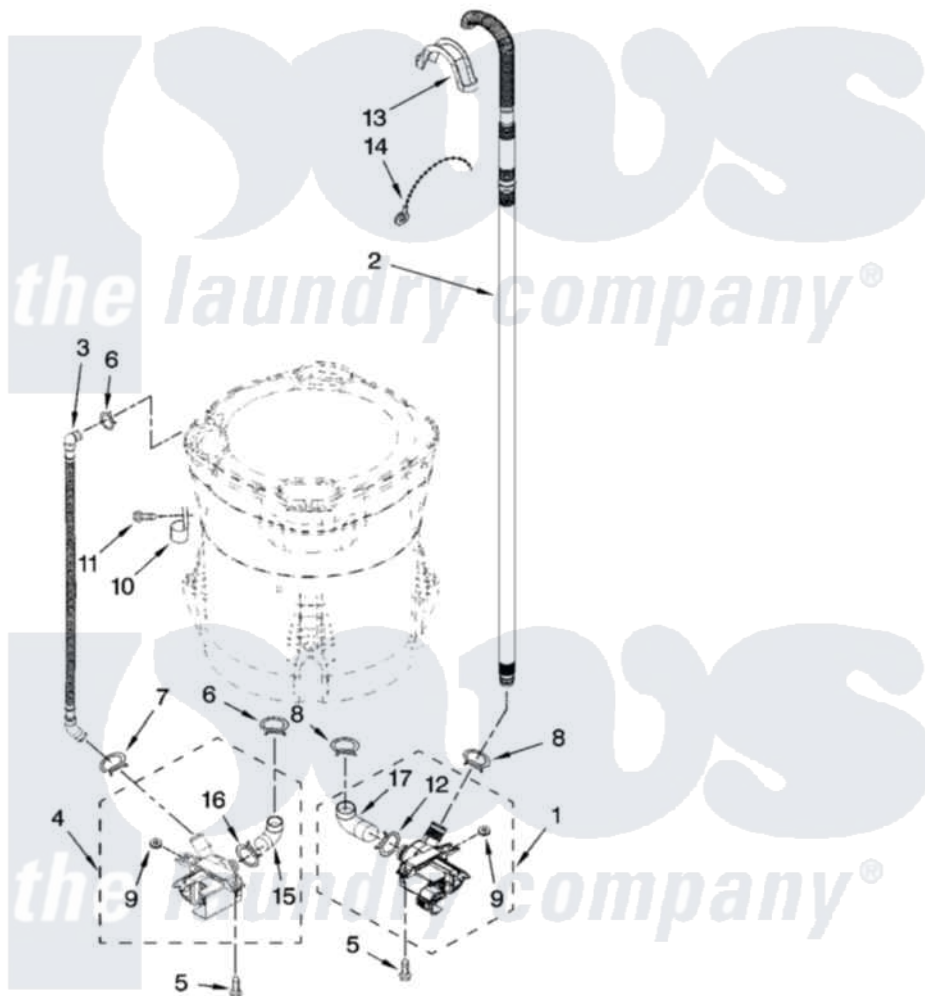

Whirlpool WTW6600SB3 04 - PUMP PARTS, OPTIONAL PARTS (NOT INCLUDED)

PUMP PARTS

For Models: WTW6600SW3, WTW6600SG3, WTW6600SB3
(White) (Biscuit) (Black)

W10172485

7

Whirlpool [Residential Whirlpool WTW6600SB3 Washer Parts](#) Parts Diagram 04 - PUMP PARTS, OPTIONAL PARTS (NOT INCLUDED)

[Click on the part number to view part](#)

Item	Original Part Number	Replaced By	Status	Part Description
1	W10049390	W10217134		Pump-Water
2	W10128765	280190		Hose
3	8543774			Hose, Recirc
4	W10049400	W10233462		Pump-Water
5	W10004910			Screw, 12-16 X 1-1/4
6	370449	285655		Clamp, Hose
7	8269146			Clamp, Hose
8	8317496	285655		Clamp, Hose
9	8182771	280155		Grommet
10	8534021			Clamp, Recirc Hose Retainer
11	8533943	W10109200		Screw, Baffle Mounting
12	8182768	285655		Clamp, Hose
13	8576642			Retainer, Drain Hose
14	3347868	W10339879		Tie, Cable
15	8182769			Hose, Recirc Pump

16	8182770	3367052	Clamp, Hose
17	8182767		Hose, Drain Pump
	72017		Paint, Touch-Up
"	4392899		Paint, Touch-Up
"	72032		Paint, Touch-Up
"	350938		Paint, Pressurized Spray B
"	350930		Paint, Pressurized Spray B
"	4392901		Paint, Pressurized Spray
"	285006		Accessories Side Panel Kits Paint, Pressurized Spray
"	799344		Paint, Touch-Up)
"	4392900		Paint, Bulk)
"	786032		Refinishing Material
"	BLANK	Not Available	WATER SYSTEM PARTS
"	285442		Water System Parts
"	285321		Water System Parts
"	285320		Water System Parts
"	367031		Water System Parts
"	BLANK	Not Available	SEALER
"	285195		Sealer Sealer, Gasket
"	BLANK	Not Available	COUPLING
"	384496		Coupling, Hose Extension Kit