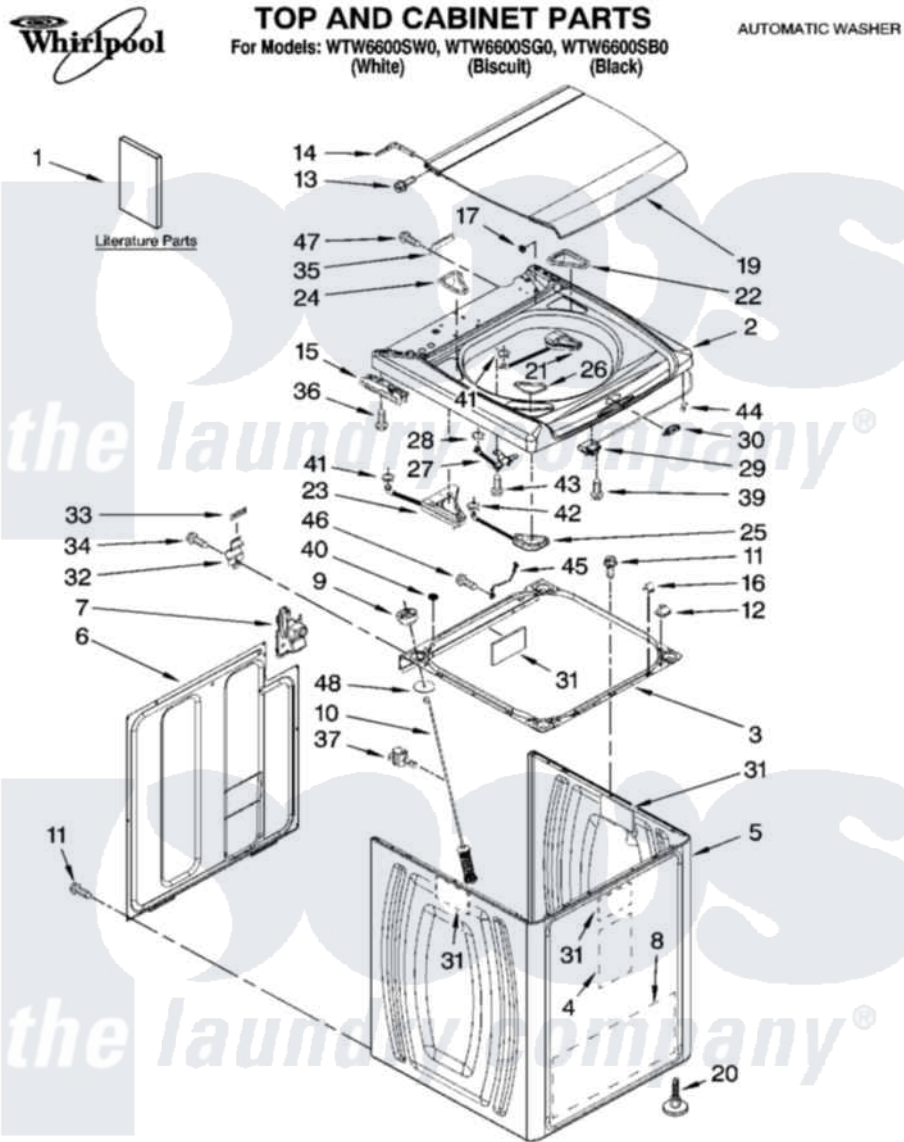

Whirlpool WTW6600SG0 01 - TOP AND CABINET PARTS

5-06 Printed In U.S.A. (drd)

1

Part No. 8181164

Whirlpool Residential Whirlpool WTW6600SG0 Washer Parts Parts Diagram 01 - TOP AND CABINET PARTS
 Click on the part number to view part

Item	Original Part Number	Replaced By	Status	Part Description
1	8566931			Use And Care Guide
"	8567470		Not Available	Installation Instructions (DVD)
"	8567037		Not Available	Tech Sheet
"	8566929		Not Available	Quick Start Guide
"	8577781		Not Available	Wiring Diagram
"	8567168		Not Available	Energy Guide
2	8565311	8565314		Top
"	8565312	8565315		Top
"	W10053420	W10211838		Top
3	8576639	W10180912		Frame
4	8576784			Sound Absorber, Cabinet
5	8566156	W10069980		Cabinet
"	8566157	W10069990		Cabinet
"	W10050330	W10070000		Cabinet
6	8566090			Panel, Rear
7	8543781	W10160572		Retainer, Drain Hose Storage