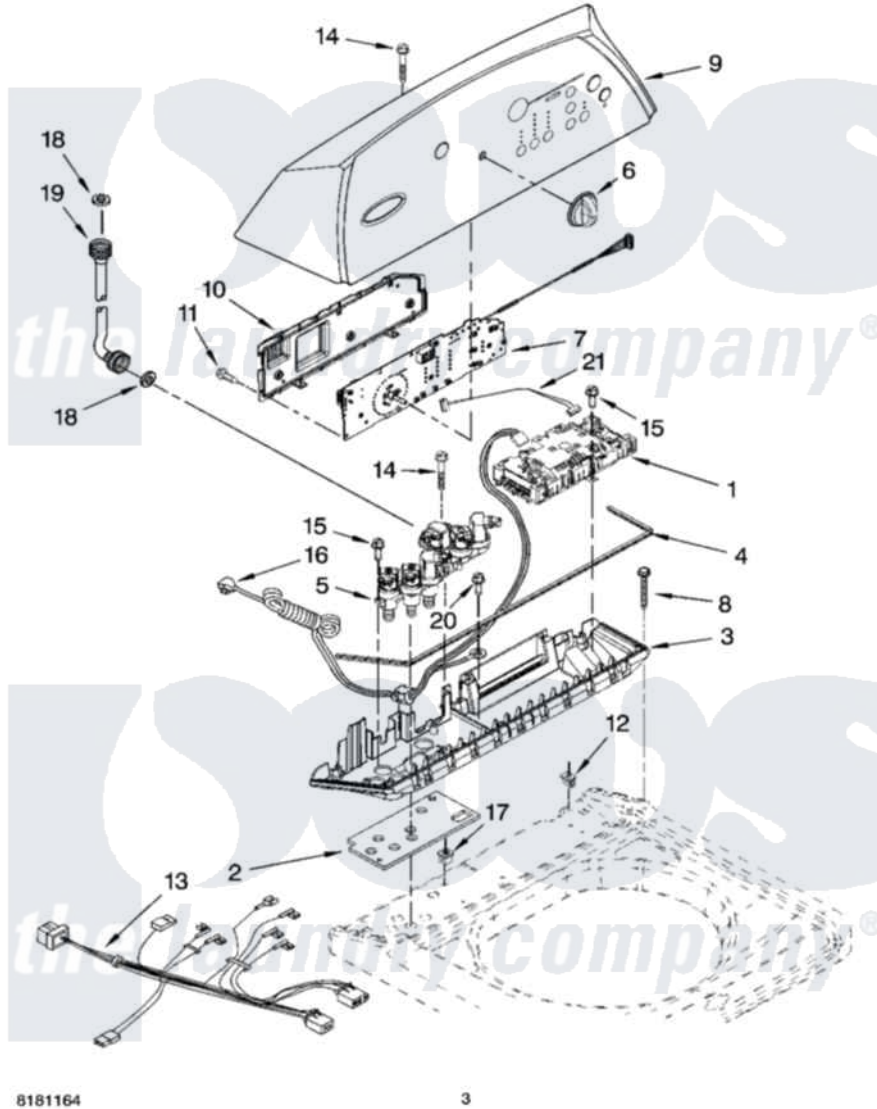

# Whirlpool WTW6600SG0 02 - CONTROL PANEL PARTS

## CONTROL PANEL PARTS

For Models: WTW6600SW0 (White), WTW6600SG0 (Biscuit), WTW6600SB0 (Black)

8181164

3

Whirlpool Residential Whirlpool WTW6600SG0 Washer Parts Parts Diagram 02 - CONTROL PANEL PARTS  
 Click on the part number to view part

Item	Original Part Number	Replaced By	Status	Part Description
1	W10104830	<a href="#">W10189966</a>		Control-Elec
2	8565260	<a href="#">W10130502</a>		Gasket, Valve Tray
3	<a href="#">8565304</a>			Tray Assembly, Console
"	<a href="#">8565306</a>			Tray Assembly, Console
"	<a href="#">8565305</a>			Tray Assembly, Console
4	<a href="#">8565259</a>			Gasket, Console/Tray
5	W10059320	<a href="#">W10372095</a>		Valve
6	8574885	<a href="#">8574957</a>		Knob, Assembly
"	8580119	<a href="#">8574958</a>		Knob, Assembly
"	8580118	<a href="#">8574959</a>		Knob, Assembly
7	<a href="#">8564290</a>			User Interface
8	<a href="#">W10004990</a>			Screw, 6-20 X 1.2
9	<a href="#">W10070060</a>			Console
"	<a href="#">W10070070</a>			Console
"	<a href="#">W10070080</a>			Console
10	<a href="#">8564265</a>			Cover, Rear- User Interface

11	<a href="#">W10003770</a>		Screw, 6-19 X 1/2
12	<a href="#">W10022060</a>		Nut, Push-In
13	W10045100	<a href="#">W10372095</a>	Valve
14	<a href="#">8565324</a>		Screw, 10-16 X 1.75
15	<a href="#">8281136</a>		Screw, 10-16 X 3/4
16	<a href="#">3407203</a>		Cord Assembly, Power
17	<a href="#">98460</a>		Nut, Push-In
18	3976300	<a href="#">16123</a>	Washer Inlet-Hose Miscellaneous Parts Must be Ordered Separately.
19	8571377	<a href="#">89503</a>	Hose-Inlet
"	8571378	<a href="#">89503</a>	Hose-Inlet
20	<a href="#">488649</a>		Screw, Power Cord Ground
21	<a href="#">3407187</a>		Harness, Thermistor