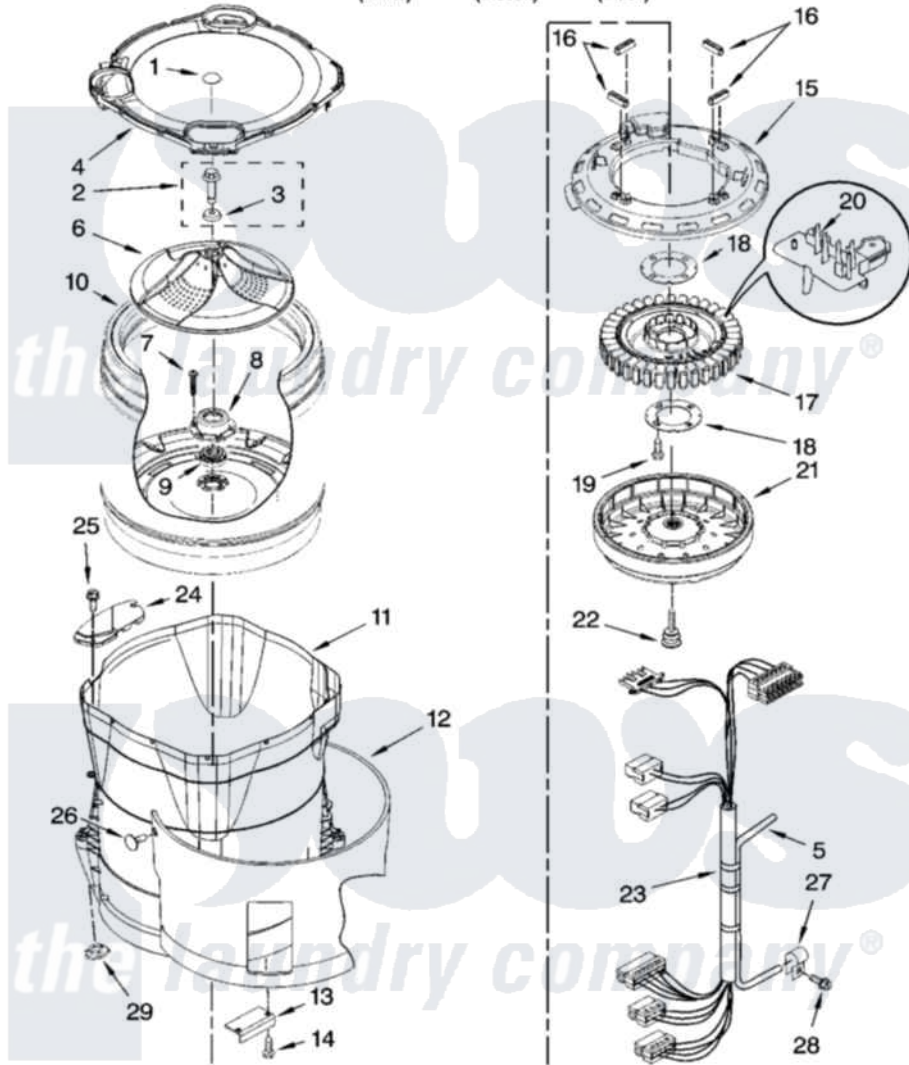

Whirlpool WTW6600SG0 03 - MOTOR, BASKET AND TUB PARTS

MOTOR, BASKET AND TUB PARTS

For Models: WTW6600SW0, WTW6600SG0, WTW6600SB0
(White) (Biscuit) (Black)

8181164

5

Whirlpool [Residential Whirlpool WTW6600SG0 Washer Parts](#) Parts Diagram 03 - MOTOR, BASKET AND TUB PARTS
Click on the part number to view part

Item	Original Part Number	Replaced By	Status	Part Description
1	8578929	W10106600		Cap, Impeller
2	W10076270			Screw And Washer Assembly
3	W10076260			Washer
4	8542666	W10130807		Tub Ring
5	8572540	353244		Hose, Pressure Switch
6	W10076230	W10141017		Impeller
7	8533953			Screw, 8-16 X 1.000
8	8545948	280145		Hub
9	8545953	280145		Hub
10	8557267	W10296143		Basket
11	8572660	W10193886		Tub-Outer
12	8546680		Not Available	Wrap, Tub
13	8542674			Weight, Tub Counterbalance
14	W10004910			Screw, 12-16 X 1-1/4
15	8557839	W10137698		Shield, Drive Motor
16	8565172	280142		Tube

17	8565170	W10419333	Stator, Motor
18	8557836		Plate, Stator
19	W10076010	8534042	Screw, 1/4-20 X .968
20	8565188	W10183157	Kit
21	8565177	280146	Rotor
22	BLANK	Not Available	Bolt, Rotor Assembly Non-Serviceable (Supplied W/Rotor)
23	W10058730	W10183157	Kit
24	8566197	W10222008	Filter, Dual Pump Hood
25	8533928		Screw, 8-18 X 3/4
26	8533987		Retainer, Push-In
27	W10005430		Clamp, Pressure Hose Retainer
28	8533957		Screw, 10-16 X 1/2
29	8564017		Cup, Suspension