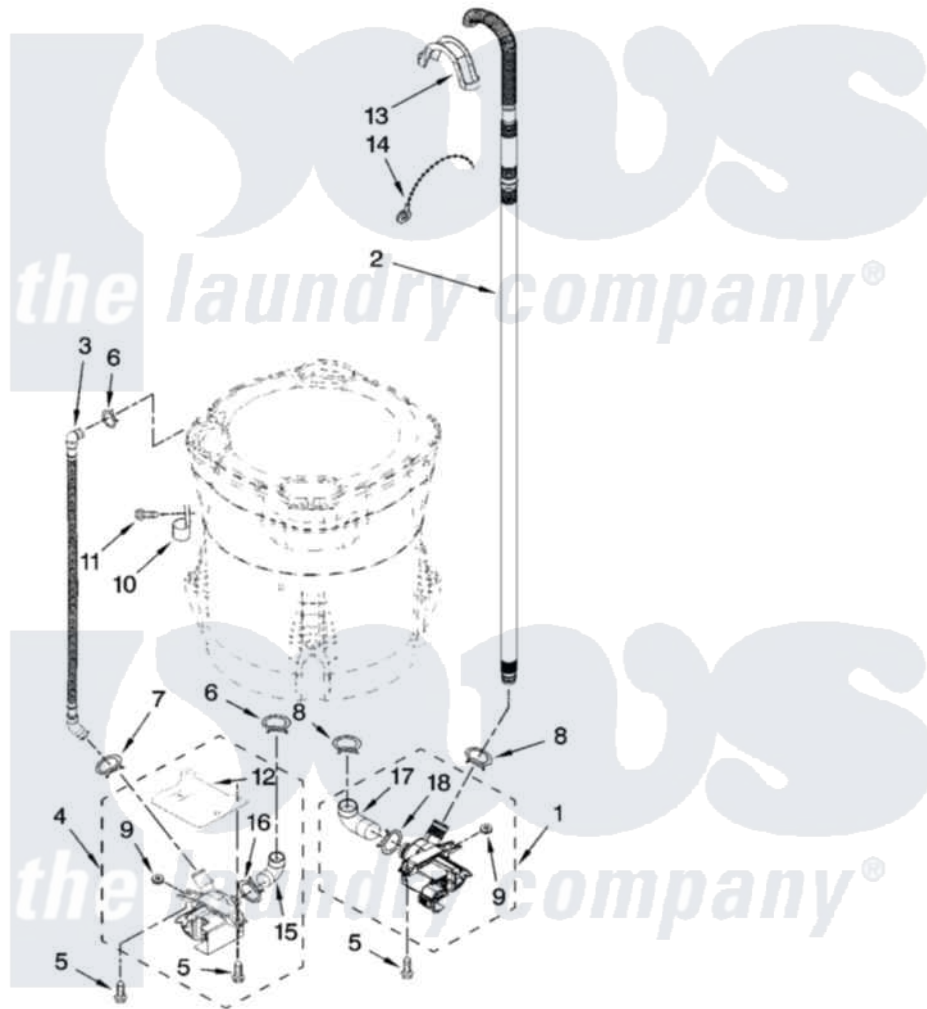

Whirlpool WTW6600SG0 04 - PUMP PARTS, OPTIONAL PARTS (NOT INCLUDED)

PUMP PARTS

For Models: WTW6600SW0, WTW6600SG0, WTW6600SB0
(White) (Biscuit) (Black)

8181164

7

Whirlpool [Residential Whirlpool WTW6600SG0 Washer Parts](#) Parts Diagram 04 - PUMP PARTS, OPTIONAL PARTS (NOT INCLUDED)

[Click on the part number to view part](#)

Item	Original Part Number	Replaced By	Status	Part Description
1	W10049390	W10217134		Pump-Water
2	8571715	280190		Hose
3	8543774			Hose, Recirc
4	8578573	W10233462		Pump-Water
5	8534063	W10004910		Screw, 12-16 X 1-1/4
6	370449	285655		Clamp, Hose
7	8269146			Clamp, Hose
8	8317496	285655		Clamp, Hose
9	8182771	280155		Grommet
10	8534021			Clamp, Recirc Hose Retainer
11	8533943	W10109200		Screw, Baffle Mounting
12	8578572			Shield, Recirc Pump
13	8576642			Retainer, Drain Hose
14	3347868	W10339879		Tie, Cable
15	8182769			Hose, Recirc Pump

16	8182770	3367052	Clamp, Hose
17	8182767		Hose, Drain Pump
18	8182768	285655	Clamp, Hose
	72017		Paint, Touch-Up
"	4392899		Paint, Touch-Up
"	72032		Paint, Touch-Up
"	350938		Paint, Pressurized Spray B
"	350930		Paint, Pressurized Spray B
"	4392901		Paint, Pressurized Spray
"	786020	Not Available	PAINT, PRESSURIZED SPRAY (12 oz.) (Black)
"	799344		Paint, Touch-Up)
"	4392900		Paint, Bulk)
"	786032		Refinishing Material
"	BLANK	Not Available	WATER SYSTEM PARTS
"	285442		Water System Parts
"	285321		Water System Parts
"	285320		Water System Parts
"	367031		Water System Parts
"	BLANK	Not Available	SEALER
"	285195		Sealer Sealer, Gasket
"	BLANK	Not Available	COUPLING
"	384496		Coupling, Hose Extension Kit