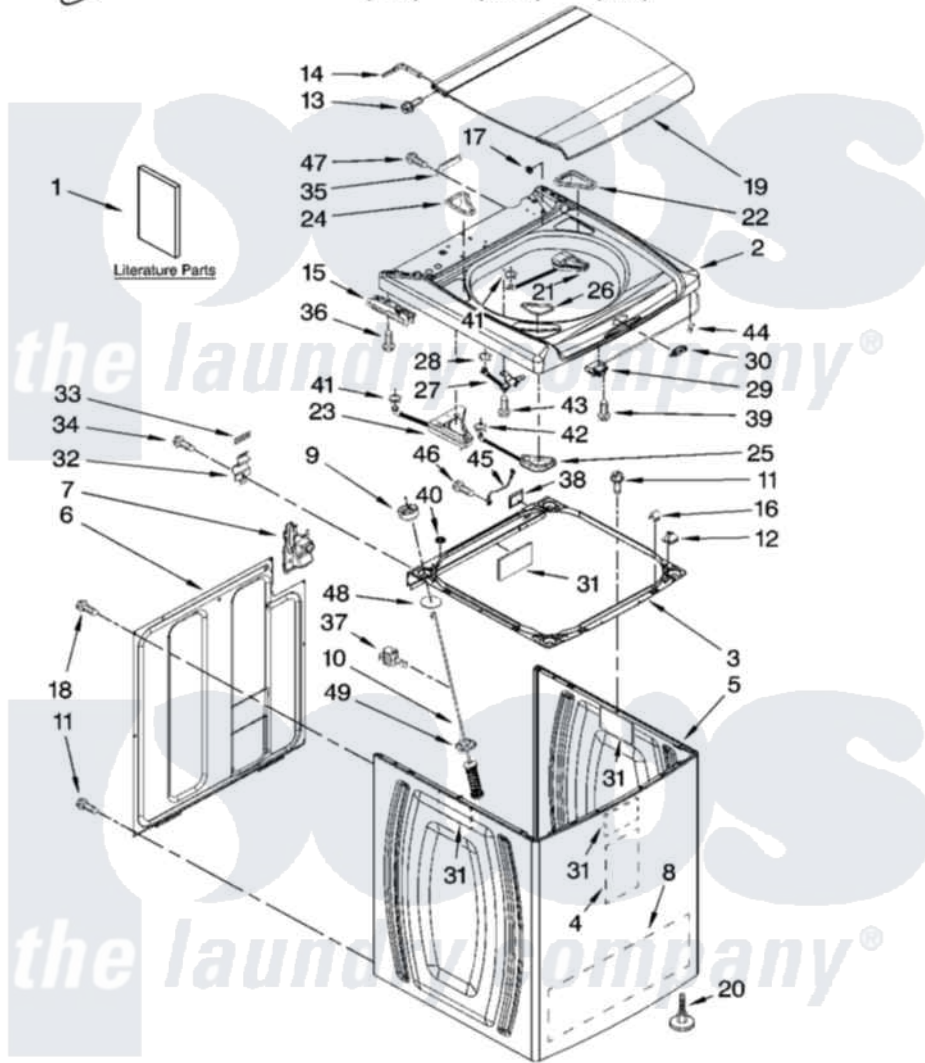

Whirlpool WTW6600SG1 01 - TOP AND CABINET PARTS

TOP AND CABINET PARTS

For Models: WTW6600SW1, WTW6600SG1, WTW6600SB1
(White) (Biscuit) (Black)

AUTOMATIC WASHER

2-07 Printed in U.S.A. (drd)

1

Part No. W10114870 Rev. A

Whirlpool Residential Whirlpool WTW6600SG1 Washer Parts Parts Diagram 01 - TOP AND CABINET PARTS

[Click on the part number to view part](#)

Item	Original Part Number	Replaced By	Status	Part Description
1	W10106470		Not Available	Use & Care Guide
"	W10026571			Tech Sheet
"	W10106480		Not Available	Quick Start Guide
"	8577781		Not Available	Wiring Diagram
"	W10107030		Not Available	Energy Guide
2	8565311	8565314		Top
"	8565312	8565315		Top
"	W10053420	W10211838		Top
3	W10114656	W10180912		Frame
4	8576784			Sound Absorber, Cabinet
5	8566156	W10069980		Cabinet
"	8566157	W10069990		Cabinet
"	W10050330	W10070000		Cabinet
6	8566090			Panel, Rear
7	8543781	W10160572		Retainer, Drain Hose Storage
8	8578225			Absorber - Sound, Cabinet Front

39	8281136		Screw, 10-16 X 3/4
40	8576476		Spacer, Rear
41	370451	596669	Clamp, Manifold
42	371503	596669	Clamp, Manifold
43	3400061		Screw, Dispenser Housing Mounting
44	90016		Clip, Pressure Switch Hose
45	8281736	3184020	Wire
46	3400076		Screw, Bracket Mounting
47	3390647	488729	Screw
48	8577896		Washer, Suspension Umbrella
49	8564017		Cup, Suspension